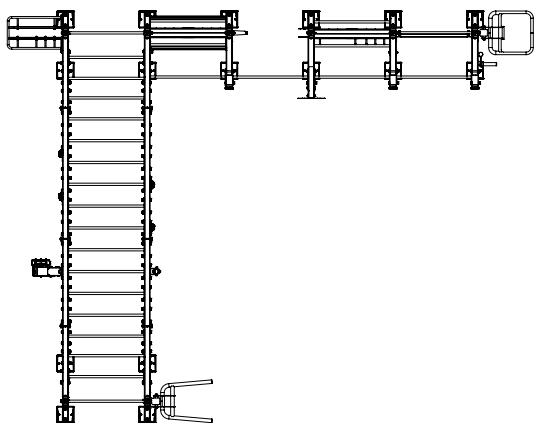

UPRIGHT COLOR OPTIONS

PLATINUM

SATIN BLACK

Model number	XCFB-6M-19
Outside Bridge Footprint	234.5" x 226.3" (595 cm x 575 cm)
Inside Bridge Footprint	54.3" x 152.3" (138 cm x 387 cm)
Height	Frame 101.8" (259 cm); RELENTLESS Rope Drum 107.2" (272 cm); Ball Target 125.5" (319 mm)
Minimum Required Live Area	26.3" x 19.4" (8.0 m x 5.9 m)
Warranty	10 year frame and welds/1 year parts/90 days misc.

TOP VIEW

NOTE: X-Create systems are required to be bolted to a concrete sub-floor. Accessories shown sold separately.

©2022 Torque Fitness | Toll Free 1-877-867-7835 | sales@torquefitness.com | www.torquefitness.com