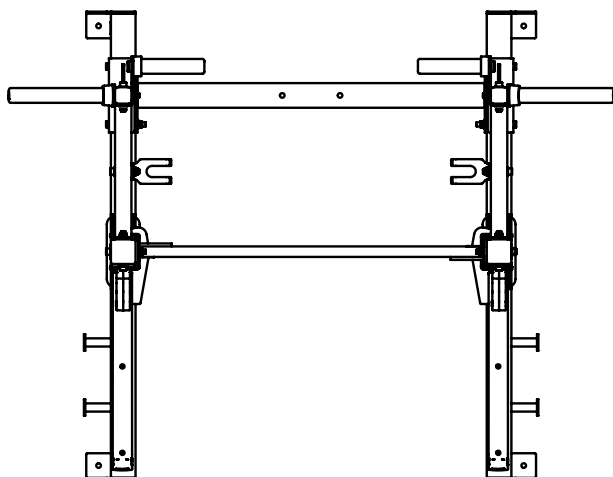

UPRIGHT COLOR OPTIONS

HIGH WEAR BLACK HIGH WEAR ORANGE HIGH WEAR BLUE HIGH WEAR RED HIGH WEAR PLATINUM

*See Description in Notes

Model number	TR1-8HR
Footprint	72.4" x 56.1" (183.9 cm x 142.5 cm)
Height	Frame 94.3" (239.5 cm)

TOP VIEW

NOTE:

- TR-1 RACKS ALLOW FOR CUSTOMIZATION OF PULL-UP BARS AND ATTACHMENTS.
- STANDARD UPRIGHT AND FRAME COLOR IS HIGH WEAR BLACK
- UPRIGHTS, WHICH ACCEPT BAR SUPPORTS AND BAR CATCHES, INCLUDE LASER CUT NUMBERS
- ADDITIONAL UPRIGHT COLORS CAN BE SUBSTITUTED