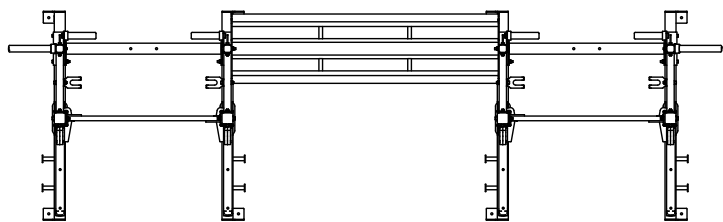

Model number	TR1-7DHRWS
Footprint	191.4" x 55.9" (486.1 cm x 141.9 cm)
Height	Frame 83.6" (212.3 cm)

TOP VIEW

NOTE:

- TR-1 RACKS ALLOW FOR CUSTOMIZATION OF PULL-UP BARS AND ATTACHMENTS.
- STANDARD UPRIGHT AND FRAME COLOR IS HIGH WEAR BLACK