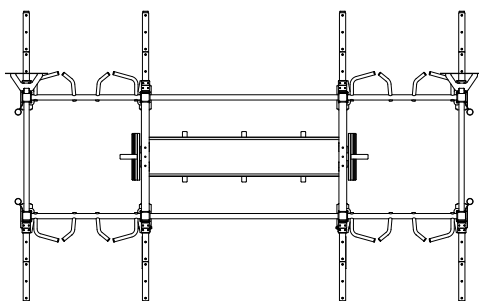

|                            |   |
|----------------------------|---|
| Model number               | XRS-4-14-X1   |
| Footprint                  | 168.9" x 53.5" (429 cm x 136 cm)                      |
| Height                     | Frame: 107.1" (272 cm) Ball Target: 126.7" (322 cm)   |
| Minimum Required Live Area | 19' x 12' (5.8 m x 3.7 m)                             |
| Upright Height Options     | 9 ft (XRACK-9U) Standard; Optional 8 ft (XRACK-8U)    |
| Upright Color Options      | Storm Grey, High Wear Red, Blue, Orange, and Platinum |
| Warranty                   | 10 year frame and welds/1 year parts/90 days misc.    |

TOP VIEW

Note: Accessories shown are not included; X-Racks are required to be bolted to a concrete sub-floor

**DON'T QUIT.  
EVER.™**