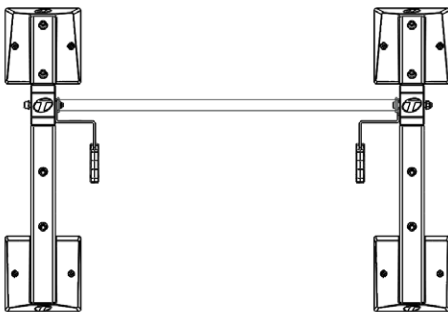

XCREATE-4BSM5 module stores 5 barbells

(2) XCREATE-5U uprights

Urethane boots that cover base feet

Includes numbered labels to mark barbell locations.

UPRIGHT COLOR OPTIONS

PLATINUM

SATIN BLACK

Model number	XCW-1M-5BR
Footprint (L x W x H)	54.2" x 37.0" x 63.8 (315 cm x 75 cm x 152 cm)
Weight	229 lb (104 kg)
Warranty	10 year frame and welds/1 year parts/90 days misc.

TOP VIEW

NOTE:

- The length of the tray is 86.7 in (220 cm)