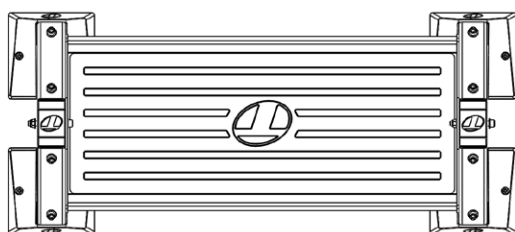

#### UPRIGHT COLOR OPTIONS

PLATINUM

SATIN BLACK

Model number	XC4USR
Footprint (L x W x H)	54.2" x 23.6" x 48.0 (138 cm x 60 cm x 122 cm)
Weight	218 lb (99 kg)
Warranty	10 year frame and welds/1 year parts/90 days misc.

#### TOP VIEW

#### NOTE:

- The length of the tray is 41.6 in (106 cm)