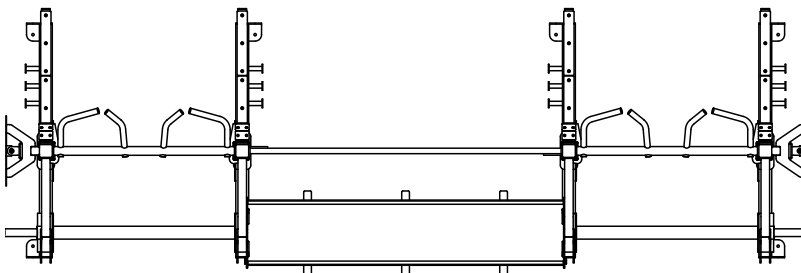

TOP VIEW

Note: Accessories shown are not included

Model number	XPC
Footprint	73.0" x 64.1" (185 cm x 163 cm)
Height	Frame: 96.0" (244 cm)
Warranty	10 year frame and welds/1 year parts/90 days misc.

**DON'T QUIT.
EVER.™**

Model number	XARM-4-14
Footprint	173.9" x 53.8" (442 cm x 137 cm)
Height (With Standard 8 Foot Uprights)	Frame: 98.4" (250 cm)
Upright Color Options	Storm Grey, High Wear Red, Blue, Orange, and Platinum
Warranty	10 year frame and welds/1 year parts/90 days misc.

TOP VIEW

Note: Accessories shown are not included

**DON'T QUIT.
EVER.™**

Model number	XARM-4-14-X1
Footprint	173.9" x 53.8" (442 cm x 137 cm)
Height (With Standard 8 Foot Uprights)	Frame: 98.4" (250 cm) Ball Target: 126.8" (322 cm)
Upright Color Options	Storm Grey, High Wear Red, Blue, Orange, and Platinum
Warranty	10 year frame and welds/1 year parts/90 days misc.

TOP VIEW

Note: Accessories shown are not included

**DON'T QUIT.
EVER.™**