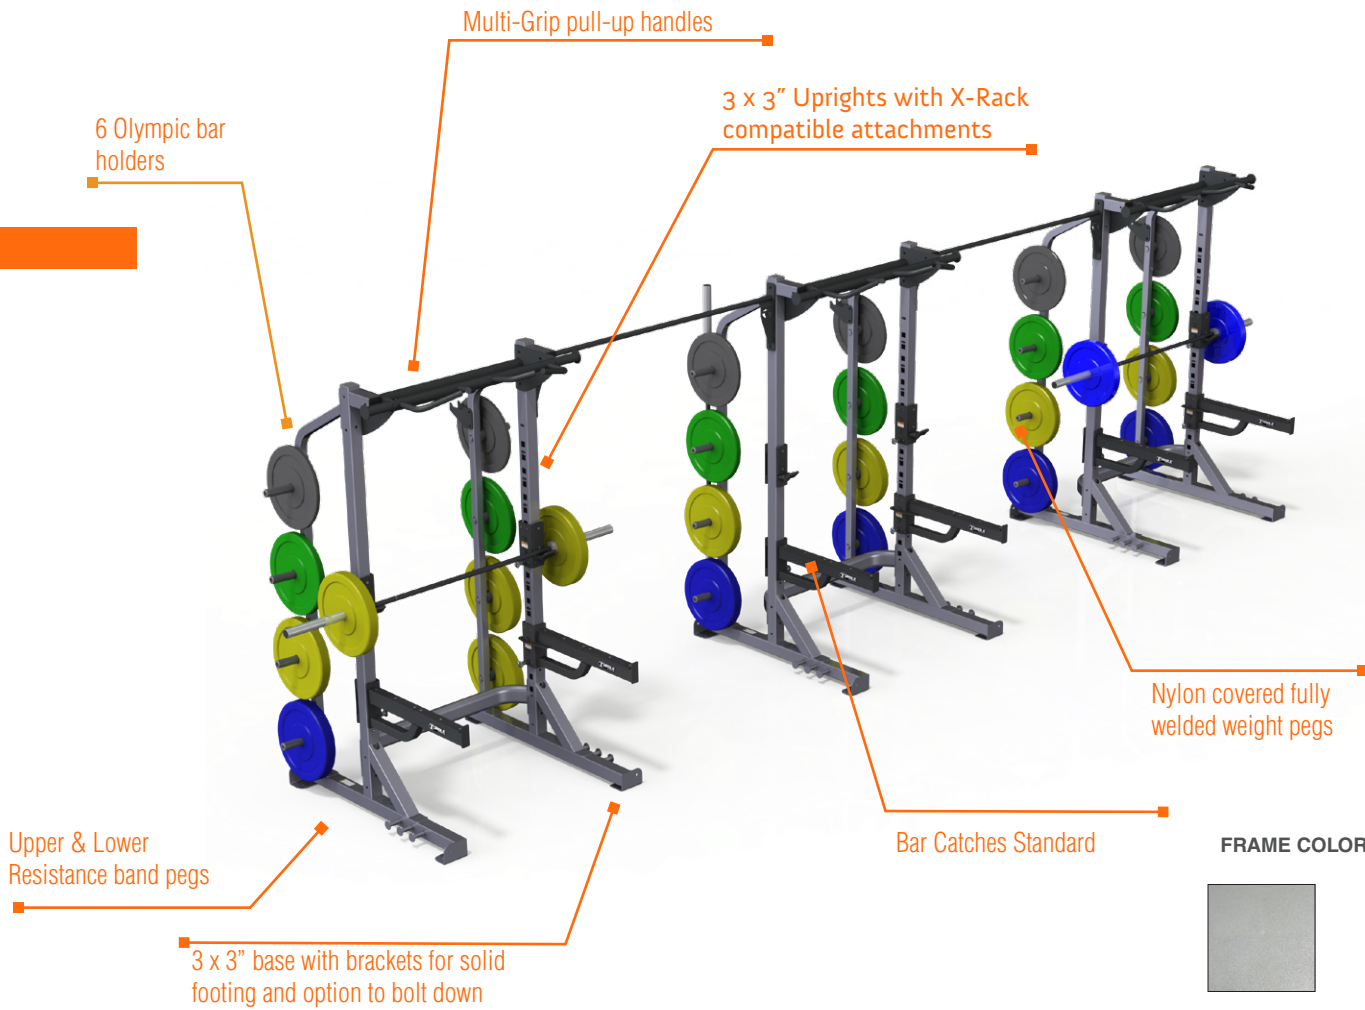

PLATINUM

STORM GREY