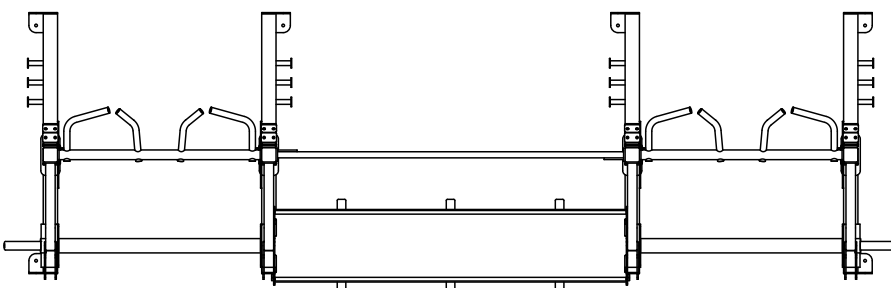

**DON'T QUIT.
EVER.™**

FRAME COLOR OPTIONS

PLATINUM

STORM GREY

Model number	XTHC
Footprint	295" x 54.1" (794 cm x 137 cm)
Height	Frame: 95.2" (242 cm) Optional Ball Targets: 127.2" (323 cm)
Warranty	10 year frame and welds/1 year parts/90 days misc.

TOP VIEW

Note: Accessories shown are not included

Model number	XPC
Footprint	73.0" x 64.1" (185 cm x 163 cm)
Height	Frame: 96.0" (244 cm)
Warranty	10 year frame and welds/1 year parts/90 days misc.

**DON'T QUIT.
EVER.™**

Model number	XARM-4-14
Footprint	173.9" x 53.8" (442 cm x 137 cm)
Height (With Standard 8 Foot Uprights)	Frame: 98.4" (250 cm)
Upright Color Options	Storm Grey, High Wear Red, Blue, Orange, and Platinum
Warranty	10 year frame and welds/1 year parts/90 days misc.

TOP VIEW

Note: Accessories shown are not included

**DON'T QUIT.
EVER.™**

Model number	XARM-4-14-X1
Footprint	173.9" x 53.8" (442 cm x 137 cm)
Height (With Standard 8 Foot Uprights)	Frame: 98.4" (250 cm) Ball Target: 126.8" (322 cm)
Upright Color Options	Storm Grey, High Wear Red, Blue, Orange, and Platinum
Warranty	10 year frame and welds/1 year parts/90 days misc.