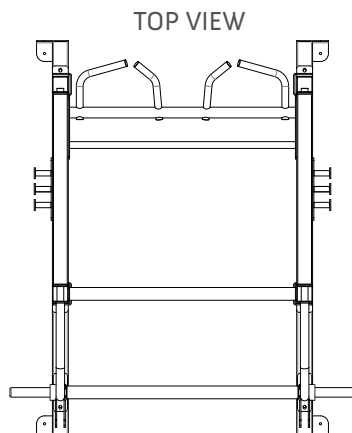

X-CAGE PACKAGES

Model number	XHC
Footprint	59.9" x 64.1" (152 cm x 163 cm)
Height	Frame: 95.2" (242 cm)
Warranty	10 year frame and welds/1 year parts/90 days misc.

Note: Accessories shown are not included

**DON'T QUIT.
EVER.™**

FRAME COLOR OPTIONS

PLATINUM

STORM GREY

Model number	XTHC
Footprint	295" x 54.1" (794 cm x 137 cm)
Height	Frame: 95.2" (242 cm) Optional Ball Targets: 127.2" (323 cm)
Warranty	10 year frame and welds/1 year parts/90 days misc.

TOP VIEW

Note: Accessories shown are not included

Model number	XPC
Footprint	73.0" x 64.1" (185 cm x 163 cm)
Height	Frame: 96.0" (244 cm)
Warranty	10 year frame and welds/1 year parts/90 days misc.

**DON'T QUIT.
EVER.™**

TOP VIEW

Note: Accessories shown are not included

**DON'T QUIT.
EVER.™**

Model number	XARM-4-14-X1
Footprint	173.9" x 53.8" (442 cm x 137 cm)
Height (With Standard 8 Foot Uprights)	Frame: 98.4" (250 cm) Ball Target: 126.8" (322 cm)
Upright Color Options	Storm Grey, High Wear Red, Blue, Orange, and Platinum
Warranty	10 year frame and welds/1 year parts/90 days misc.