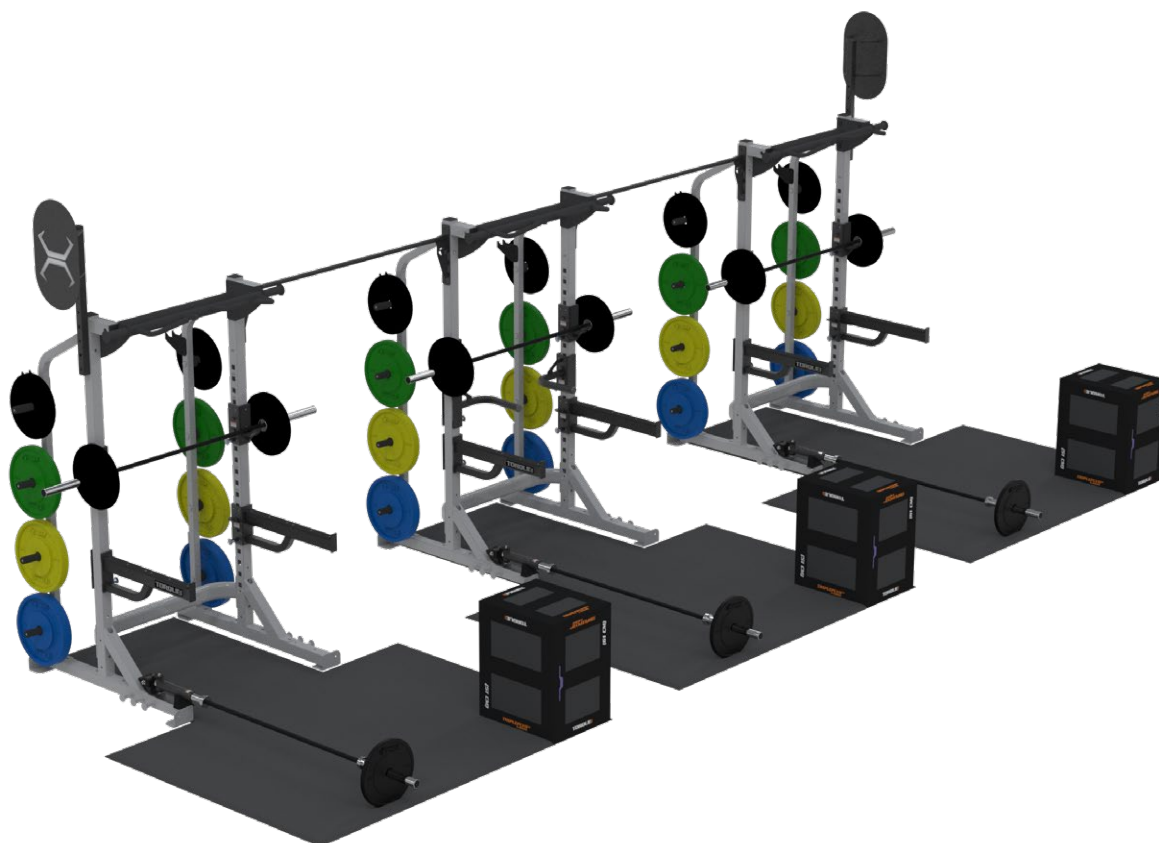

X-CAGE PACKAGES

Model number	XHC
Footprint	59.9" x 64.1" (152 cm x 163 cm)
Height	Frame: 95.2" (242 cm)
Warranty	10 year frame and welds/1 year parts/90 days misc.

Note: Accessories shown are not included

**DON'T QUIT.
EVER.™**

FRAME COLOR OPTIONS

PLATINUM

STORM GREY

Model number	XTHC
Footprint	295" x 54.1" (794 cm x 137 cm)
Height	Frame: 95.2" (242 cm) Optional Ball Targets: 127.2" (323 cm)
Warranty	10 year frame and welds/1 year parts/90 days misc.

TOP VIEW

Note: Accessories shown are not included

Model number	XPC
Footprint	73.0" x 64.1" (185 cm x 163 cm)
Height	Frame: 96.0" (244 cm)
Warranty	10 year frame and welds/1 year parts/90 days misc.

**DON'T QUIT.
EVER.™**

Model number	XARM-4-14
Footprint	173.9" x 53.8" (442 cm x 137 cm)
Height (With Standard 8 Foot Uprights)	Frame: 98.4" (250 cm)
Upright Color Options	Storm Grey, High Wear Red, Blue, Orange, and Platinum
Warranty	10 year frame and welds/1 year parts/90 days misc.