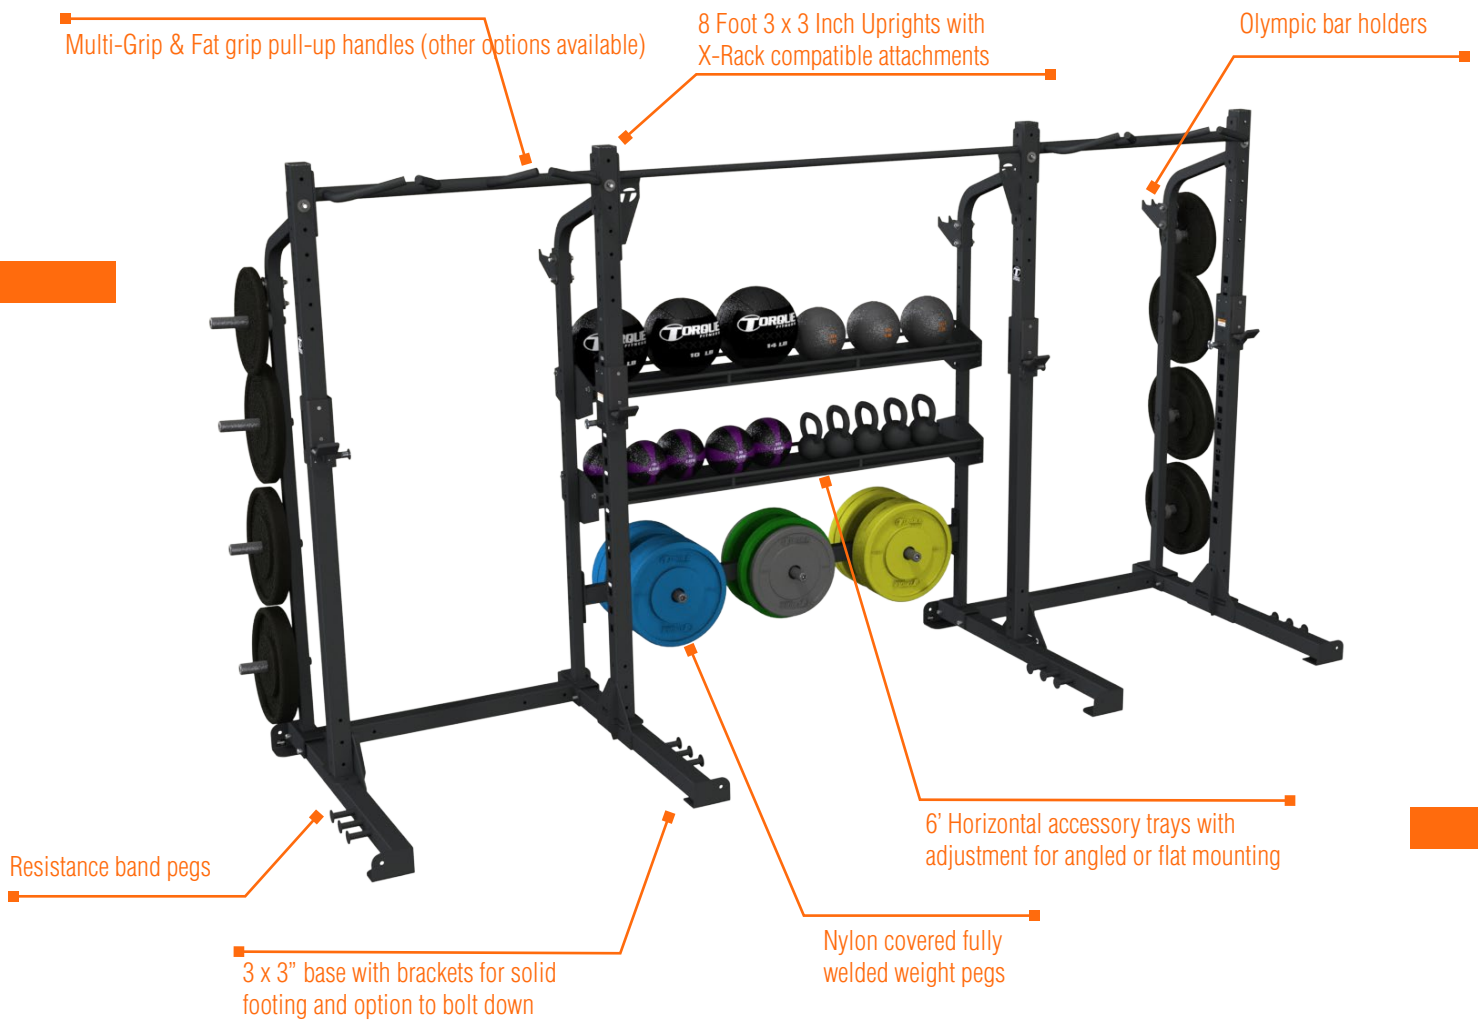

**DON'T QUIT.
EVER.™**

FRAME COLOR OPTIONS

PLATINUM

STORM GREY

Model number	XTHC
Footprint	295" x 54.1" (794 cm x 137 cm)
Height	Frame: 95.2" (242 cm) Optional Ball Targets: 127.2" (323 cm)
Warranty	10 year frame and welds/1 year parts/90 days misc.

TOP VIEW

Note: Accessories shown are not included

Model number	XPC
Footprint	73.0" x 64.1" (185 cm x 163 cm)
Height	Frame: 96.0" (244 cm)
Warranty	10 year frame and welds/1 year parts/90 days misc.

**DON'T QUIT.
EVER.™**

Model number	XARM-4-14
Footprint	173.9" x 53.8" (442 cm x 137 cm)
Height (With Standard 8 Foot Uprights)	Frame: 98.4" (250 cm)
Upright Color Options	Storm Grey, High Wear Red, Blue, Orange, and Platinum
Warranty	10 year frame and welds/1 year parts/90 days misc.

TOP VIEW

Note: Accessories shown are not included

**DON'T QUIT.
EVER.™**

Model number	XARM-4-14-X1
Footprint	173.9" x 53.8" (442 cm x 137 cm)
Height (With Standard 8 Foot Uprights)	Frame: 98.4" (250 cm) Ball Target: 126.8" (322 cm)
Upright Color Options	Storm Grey, High Wear Red, Blue, Orange, and Platinum
Warranty	10 year frame and welds/1 year parts/90 days misc.