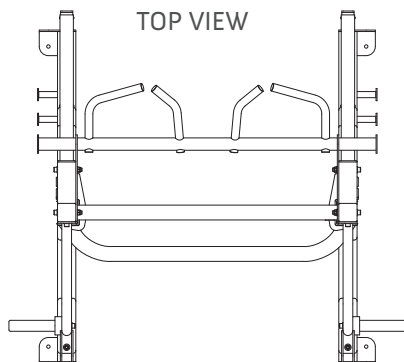

X-CAGE PACKAGES

Model number	XHC
Footprint	59.9" x 64.1" (152 cm x 163 cm)
Height	Frame: 95.2" (242 cm)
Warranty	10 year frame and welds/1 year parts/90 days misc.

Note: Accessories shown are not included

**DON'T QUIT.
EVER.™**

FRAME COLOR OPTIONS

PLATINUM

STORM GREY

Model number	XTHC
Footprint	295" x 54.1" (794 cm x 137 cm)
Height	Frame: 95.2" (242 cm) Optional Ball Targets: 127.2" (323 cm)
Warranty	10 year frame and welds/1 year parts/90 days misc.

TOP VIEW

Note: Accessories shown are not included

Model number	XPC
Footprint	73.0" x 64.1" (185 cm x 163 cm)
Height	Frame: 96.0" (244 cm)
Warranty	10 year frame and welds/1 year parts/90 days misc.

**DON'T QUIT.
EVER.™**

TOP VIEW

Note: Accessories shown are not included

**DON'T QUIT.
EVER.™**

Model number	XARM-4-14-X1
Footprint	173.9" x 53.8" (442 cm x 137 cm)
Height (With Standard 8 Foot Uprights)	Frame: 98.4" (250 cm) Ball Target: 126.8" (322 cm)
Upright Color Options	Storm Grey, High Wear Red, Blue, Orange, and Platinum
Warranty	10 year frame and welds/1 year parts/90 days misc.