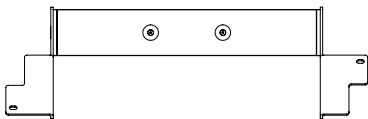

Adding the Counterbalance and Ourigger Attachment helps prevent the system from rocking or tipping during use.

|               |  |
|---------------|--|
| Model number  | XCREATE-4CBOA                                      |
| Weight        | 558.7 lb (253.3 kg)                                |
| Compatibility | X-Create 8U & 7U uprights                          |
| Warranty      | 10 year frame and welds/1 year parts/90 days misc. |

### TOP VIEW