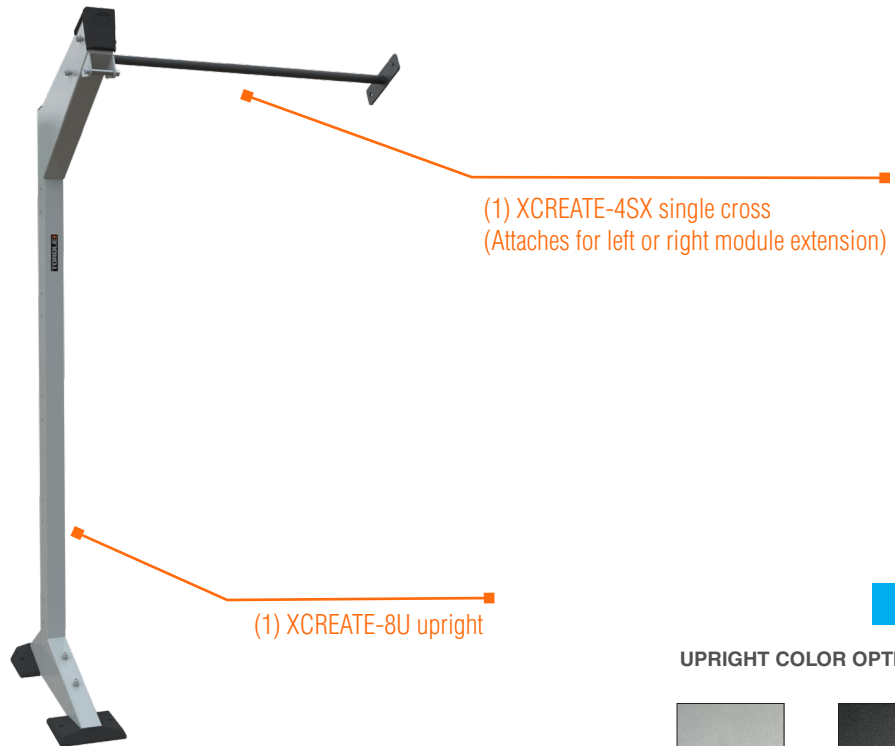

Extends and adds training spaces to any X-Create Base or Functional System

UPRIGHT COLOR OPTIONS

PLATINUM

SATIN BLACK

Model number	XCREATE-8UME
Assembled Dimensions	37.0" x 48.0" x 98.5" (94 cm x 122 cm x 243 cm)
Weight	110 lb (49.9 kg)
Compatibility	X-Create Module Space
Warranty	10 year frame and welds/1 year parts/90 days misc.

TOP VIEW