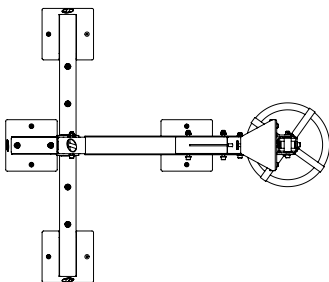

96 inch (244 cm) hanging height supports standard 100 lb heavy bags or Muay Thai Bags

3D Rotating Swivel

Also available with Satin Black Upright

Rubber boots conceal floor anchors

Model number	XCW-HBS
Footprint (L x W x H)	36.8" x 49.1" x 107.8" (93 cm x 125 cm x 274 cm)
Minimum Required Live Area	8' x 8' (2.4 m x 2.4 m)
Warranty	10 year frame and welds/1 year parts and finish

TOP VIEW

Note: Must be anchored securely to concrete floor. Mounting hardware is not included.

Torque Heavy bag available but not included.