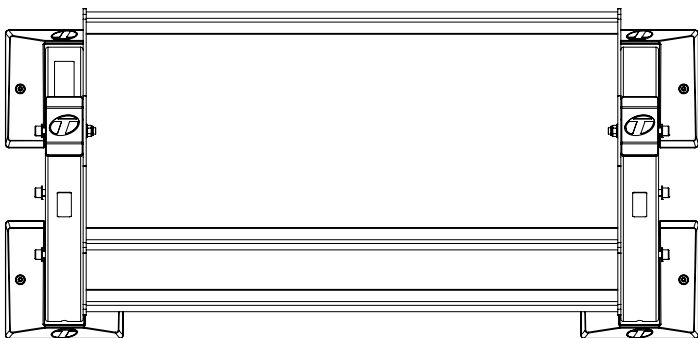

UPRIGHT COLOR OPTIONS

PLATINUM

SATIN BLACK

Model number	XC4HHDR
Footprint (L x W x H)	54.24" x 25.8" x 36.0 (138 cm x 66 cm x 91 cm)
Weight	147 lb (67 kg)
Warranty	10 year frame and welds/1 year parts/90 days misc.

TOP VIEW

NOTE:

- The length of the tray is 42.1 in (107 cm)
- Optional XCREATE-4TRAY third shelf available
- Optional XCREATE-4MAT tray mat available