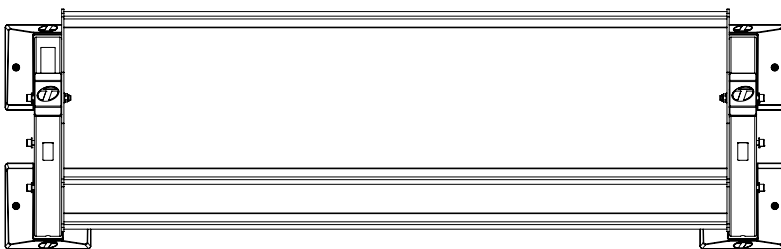

(2) 6 foot (1.8 m) accessory trays

(2) XCREATE-3ASRS uprights

Urethane boots that cover base feet

UPRIGHT COLOR OPTIONS

PLATINUM

SATIN BLACK

Model number	XC6HHDR
Footprint (L x W x H)	84.1" x 25.8" x 36.0 (214 cm x 66 cm x 91 cm)
Weight	184 lb (84 kg)
Warranty	10 year frame and welds/1 year parts/90 days misc.

TOP VIEW

NOTE:

- The length of the tray is 72.0 in (183 cm)
- Optional XCREATE-6TRAY third shelf available
- Optional XCREATE-6MAT tray mat available