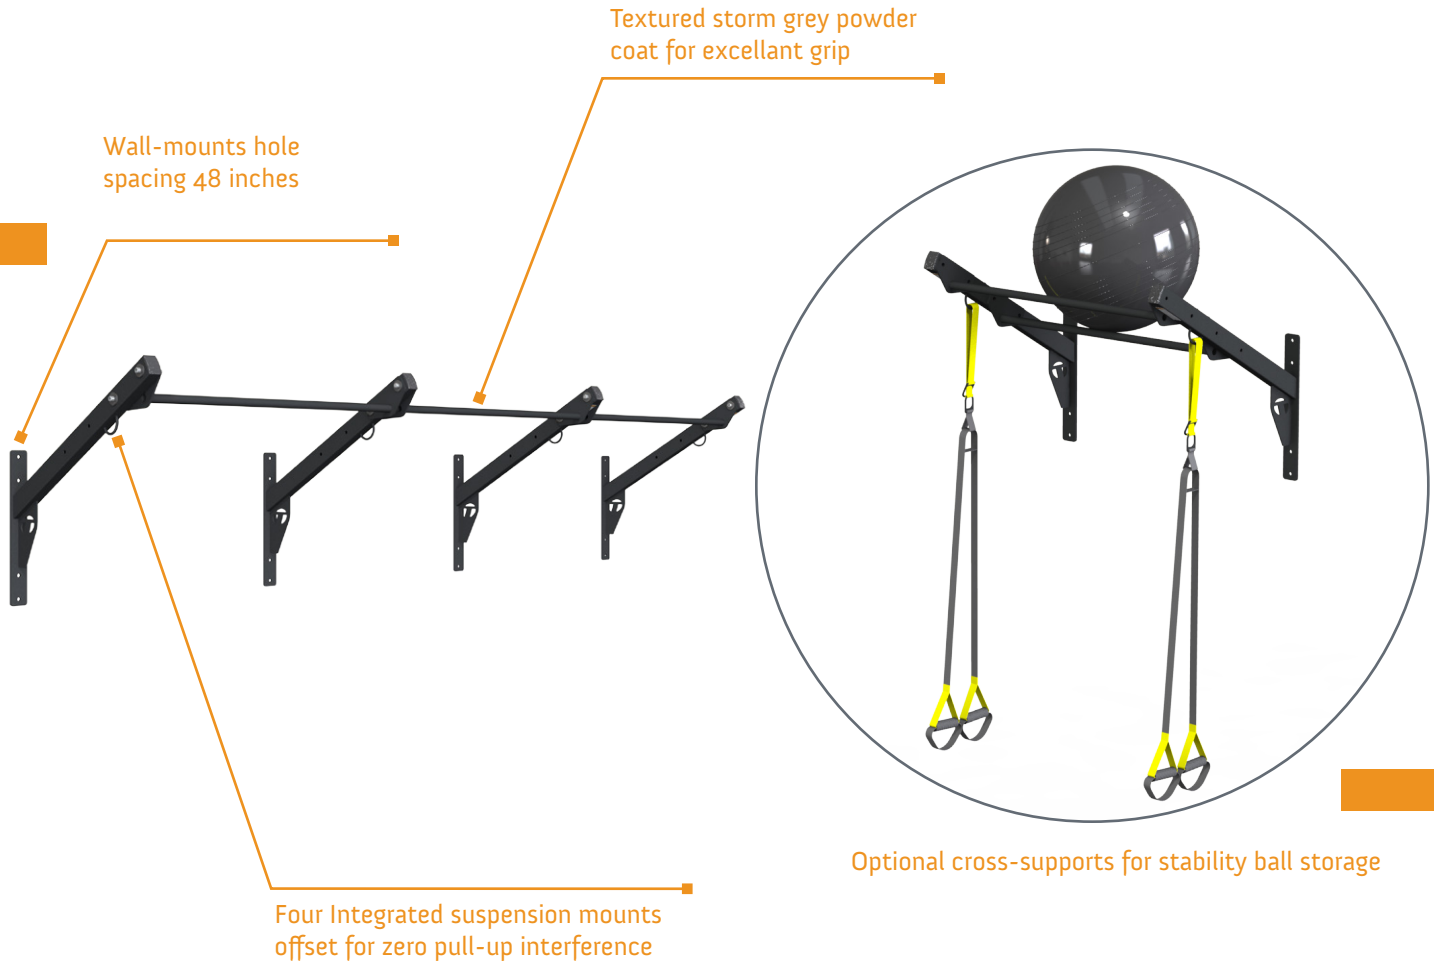

# X-SERIES 12 FOOT WALL-MOUNT PULL-UP

Model number	XWMPU-12
Footprint (L x W x H)	146.7" x 34.1" x 35" (373 cm x 87 cm x 88 cm)
Minimum Required Live Area (For TRX Training)	12.6' x 11' (3.8 m x 3.4 m)
Warranty	10 year frame and welds/1 year parts and finish

TOP VIEW

Note: Must be anchored securely to a wall. Different wall materials require different types of fasteners. Mounting hardware is not included.

System can be expanded for additional users.