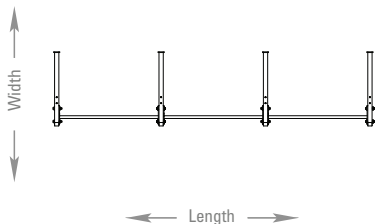

# X-SERIES 12 FOOT WALL-MOUNT PULL-UP

Model number	XWMPU-12
Footprint (L x W x H)	146.7" x 34.1" x 35" (373 cm x 87 cm x 88 cm)
Minimum Required Live Area (For TRX Training)	12.6' x 11' (3.8 m x 3.4 m)
Warranty	10 year frame and welds/1 year parts and finish

TOP VIEW

Note: Must be anchored securely to a wall. Different wall materials require different types of fasteners. Mounting hardware is not included.

System can be expanded for additional users.