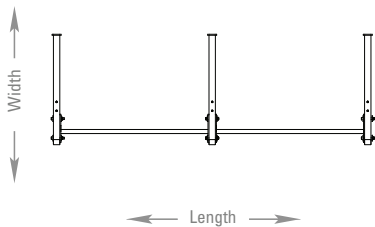

X-SERIES 8 FOOT WALL-MOUNT PULL-UP

Model number	XWMPU-8
Footprint (L x W x H)	98.7" x 34.1" x 35" (251 cm x 87 cm x 88 cm)
Minimum Required Live Area (For TRX Training)	8.6' x 11' (2.6 m x 3.4 m)
Warranty	10 year frame and welds/1 year parts and finish

TOP VIEW

Note: Must be anchored securely to a wall. Different wall materials require different types of fasteners. Mounting hardware is not included.

System can be expanded for additional users.