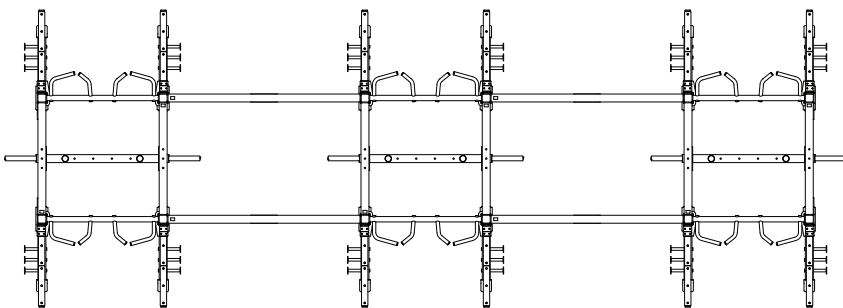

Model number	XSS-4-24-X1
Footprint	289.5" x 98.8" (735 cm x 250 cm)
Height	Frame 107.1" (272 cm) Optional Ball Target 129.0" (328 cm)
Minimum Required Live Area	336" x 199" (853 cm x 505 cm)
Upright Height Options	9 ft (XRACK-9U) Standard; Optional 8 ft (XRACK-8U)
Upright Color Options	Storm Grey, High Wear Red, Blue, Orange, and Platinum
Warranty	10 year frame and welds/1 year parts/90 days misc.

TOP VIEW

MAIN OPTIONS / SUBSTITUTIONS

- BALL TARGET
- PULL-UP CROSSES
- DIP/STEP/ATTACHMENT ANCHOR
- UPPER BAND PEG ATTACHMENT
- UPRIGHT COLORS & 8' HEIGHT OPTION
- PLATFORM & INSERT
- GROUND ROTATIONAL TRAINER
- BATTLE ROPE ANCHOR
- ENDLESS ROPE
- FLYING PULL-UP
- HEAVY BAG ATTACHMENT