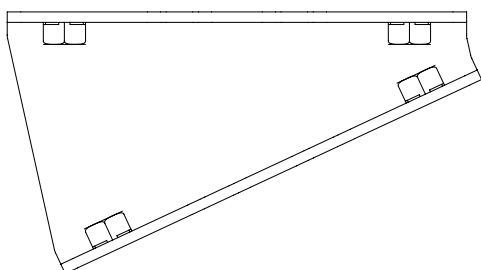

Slotted for effortless attachment of Relentless Rope or Ripper

Angles the Relentless Ripper or Relentless Rope 25 degrees in either direction to create space for user against a wall

Model number	XCREATE-SUW
Dimensions	8.5" x 8.1" x 5.0" (21.7 cm x 20.5 x 12.8 cm)
Weight	7.0 lb (3.2 kg)
Compatibility	X-Create

TOP VIEW

NOTE

- XCREATE-SAM required for mounting