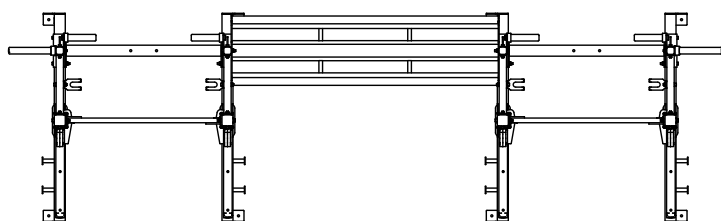

### UPRIGHT COLOR OPTIONS

\*See Description in Notes

Model number	TR1-8DHRWS
Footprint	191.4" x 55.9" (486.1 cm x 141.9 cm)
Height	Frame 94.3" (239.5 cm)

### TOP VIEW

### NOTE:

- TR-1 RACKS ALLOW FOR CUSTOMIZATION OF PULL-UP BARS AND ATTACHMENTS.
- STANDARD UPRIGHT AND FRAME COLOR IS HIGH WEAR BLACK
- UPRIGHTS, WHICH ACCEPT BAR SUPPORTS AND BAR CATCHES, INCLUDE LASER CUT NUMBERS
- ADDITIONAL UPRIGHT COLORS CAN BE SUBSTITUTED