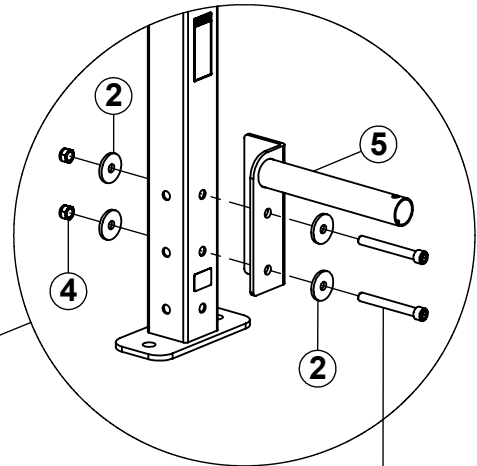

TRIPLE PLAY

Assembly Guide

ITEM	PART NO	DESCRIPTION	QTY
1	5462301	WLDMT, TP LEFT	1
2	2007801	WASHER, 1/2 X 1-3/4 X 4.5†	8
3	2005816	BOLT, 1/2-13 X 4-1/4" (108mm) SOCKET HEAD	4
4	2001401	NUT, 1/2-13 LK ST ZN	4
5	5462401	WLDMT, TP RIGHT	1

SECURELY tighten all bolt connections.

1/2 X 4-1/4" (108mm) (3)

SECURELY tighten all bolt connections.

SECURELY tighten all bolt connections.

3 1/2 X 4-1/4" (108mm)

SECURELY tighten all bolt connections.