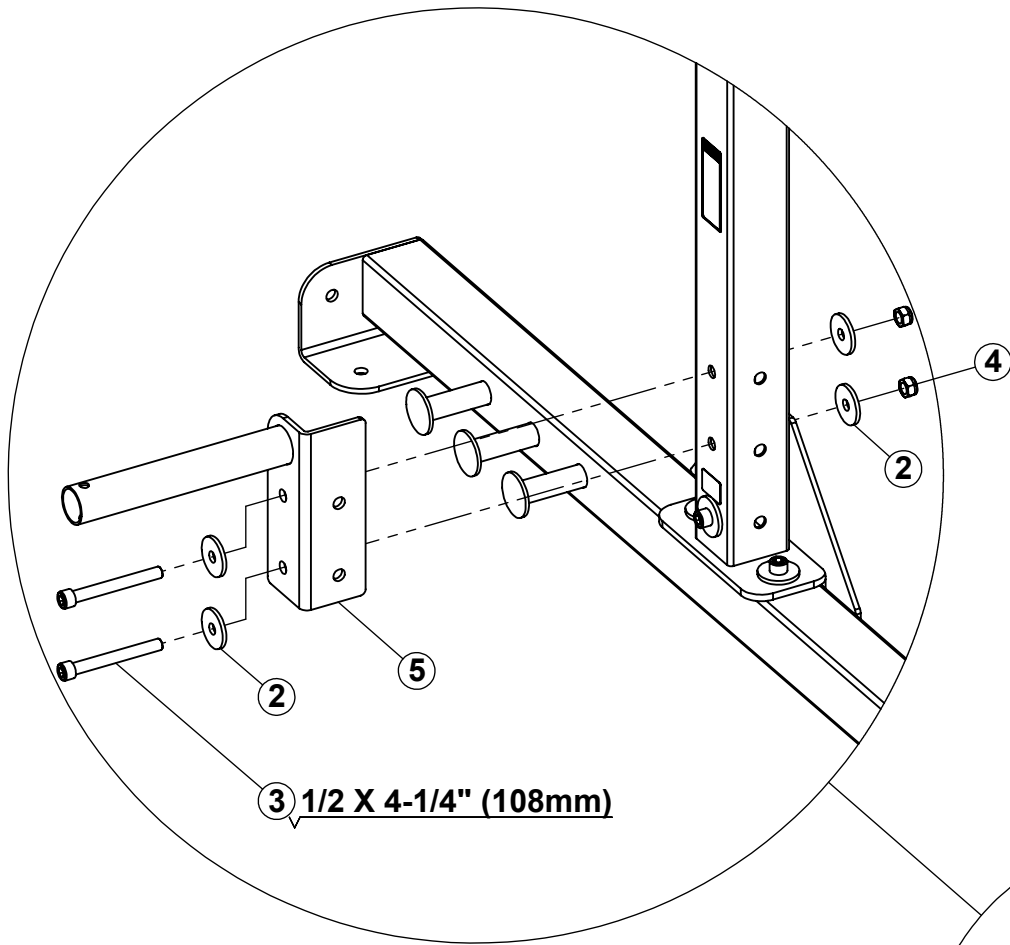

TRIPLE PLAY

Assembly Guide

ITEM	PART NO	DESCRIPTION	QTY
1	5462301	WLDMT, TP LEFT	1
2	2007801	WASHER, 1/2 X 1-3/4 X 4.5†	8
3	2005816	BOLT, 1/2-13 X 4-1/4" (108mm) SOCKET HEAD	4
4	2001401	NUT, 1/2-13 LK ST ZN	4
5	5462401	WLDMT, TP RIGHT	1

SECURELY tighten all bolt connections.

1/2 X 4-1/4" (108mm) (3)

SECURELY tighten all bolt connections.

SECURELY tighten all bolt connections.

3 1/2 X 4-1/4" (108mm)

SECURELY tighten all bolt connections.