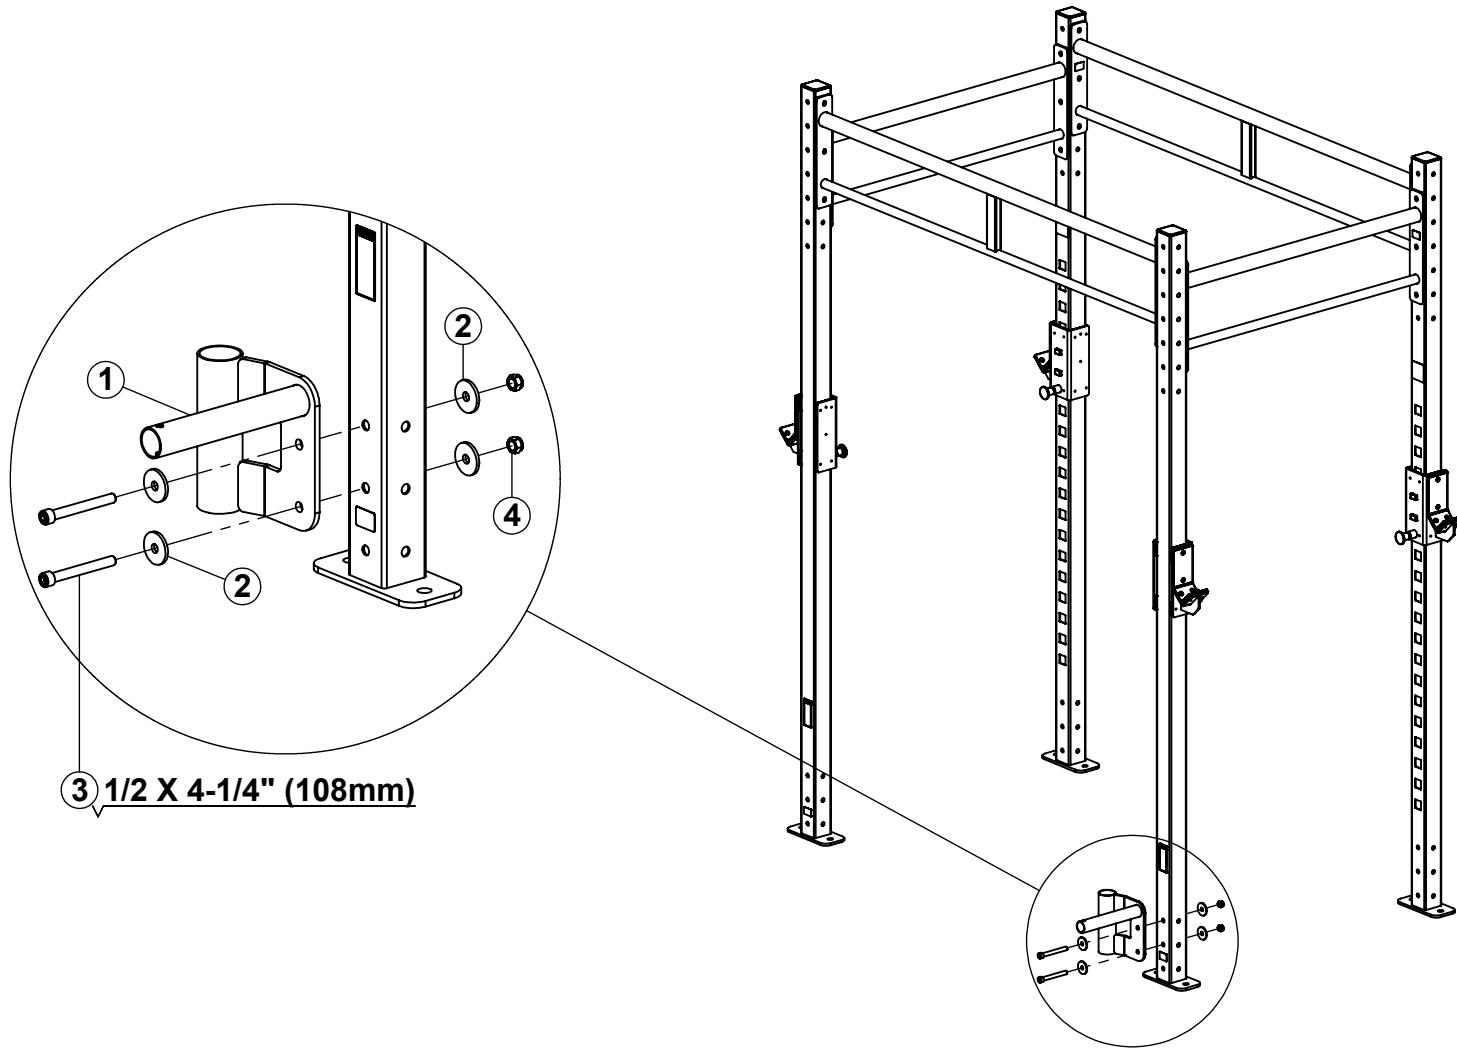

TRIPLE PLAY

Assembly Guide

ITEM	PART NO	DESCRIPTION	QTY
1	5462301	WLDMT, TP LEFT	1
2	2007801	WASHER, 1/2 X 1-3/4 X 4.5†	8
3	2005816	BOLT, 1/2-13 X 4-1/4" (108mm) SOCKET HEAD	4
4	2001401	NUT, 1/2-13 LK ST ZN	4
5	5462401	WLDMT, TP RIGHT	1

SECURELY tighten all bolt connections.

1/2 X 4-1/4" (108mm) (3)

SECURELY tighten all bolt connections.

SECURELY tighten all bolt connections.

3 1/2 X 4-1/4" (108mm)

SECURELY tighten all bolt connections.