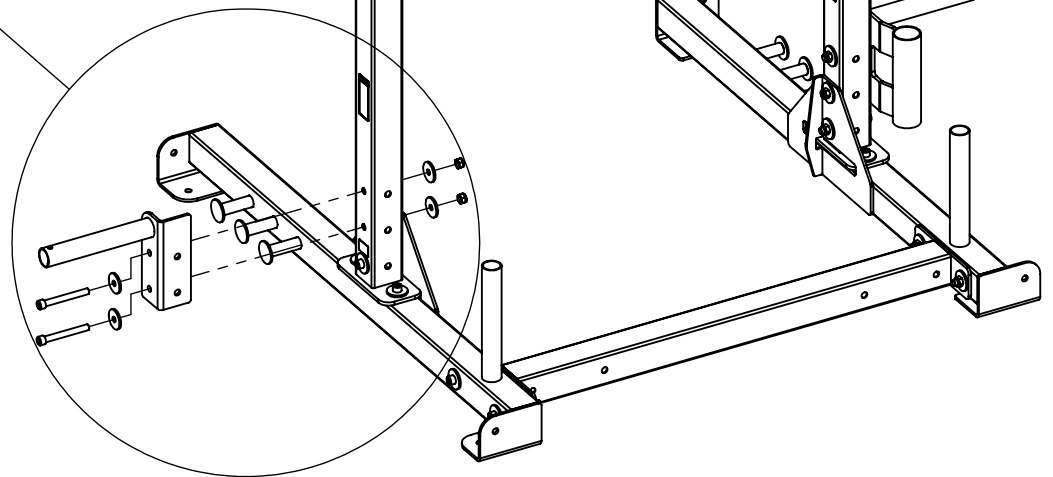

TRIPLE PLAY

Assembly Guide

ITEM	PART NO	DESCRIPTION	QTY
1	5462301	WLDMT, TP LEFT	1
2	2007801	WASHER, 1/2 X 1-3/4 X 4.5†	8
3	2005816	BOLT, 1/2-13 X 4-1/4" (108mm) SOCKET HEAD	4
4	2001401	NUT, 1/2-13 LK ST ZN	4
5	5462401	WLDMT, TP RIGHT	1

SECURELY tighten all bolt connections.

1/2 X 4-1/4" (108mm) (3)

SECURELY tighten all bolt connections.

SECURELY tighten all bolt connections.

3 1/2 X 4-1/4" (108mm)

SECURELY tighten all bolt connections.