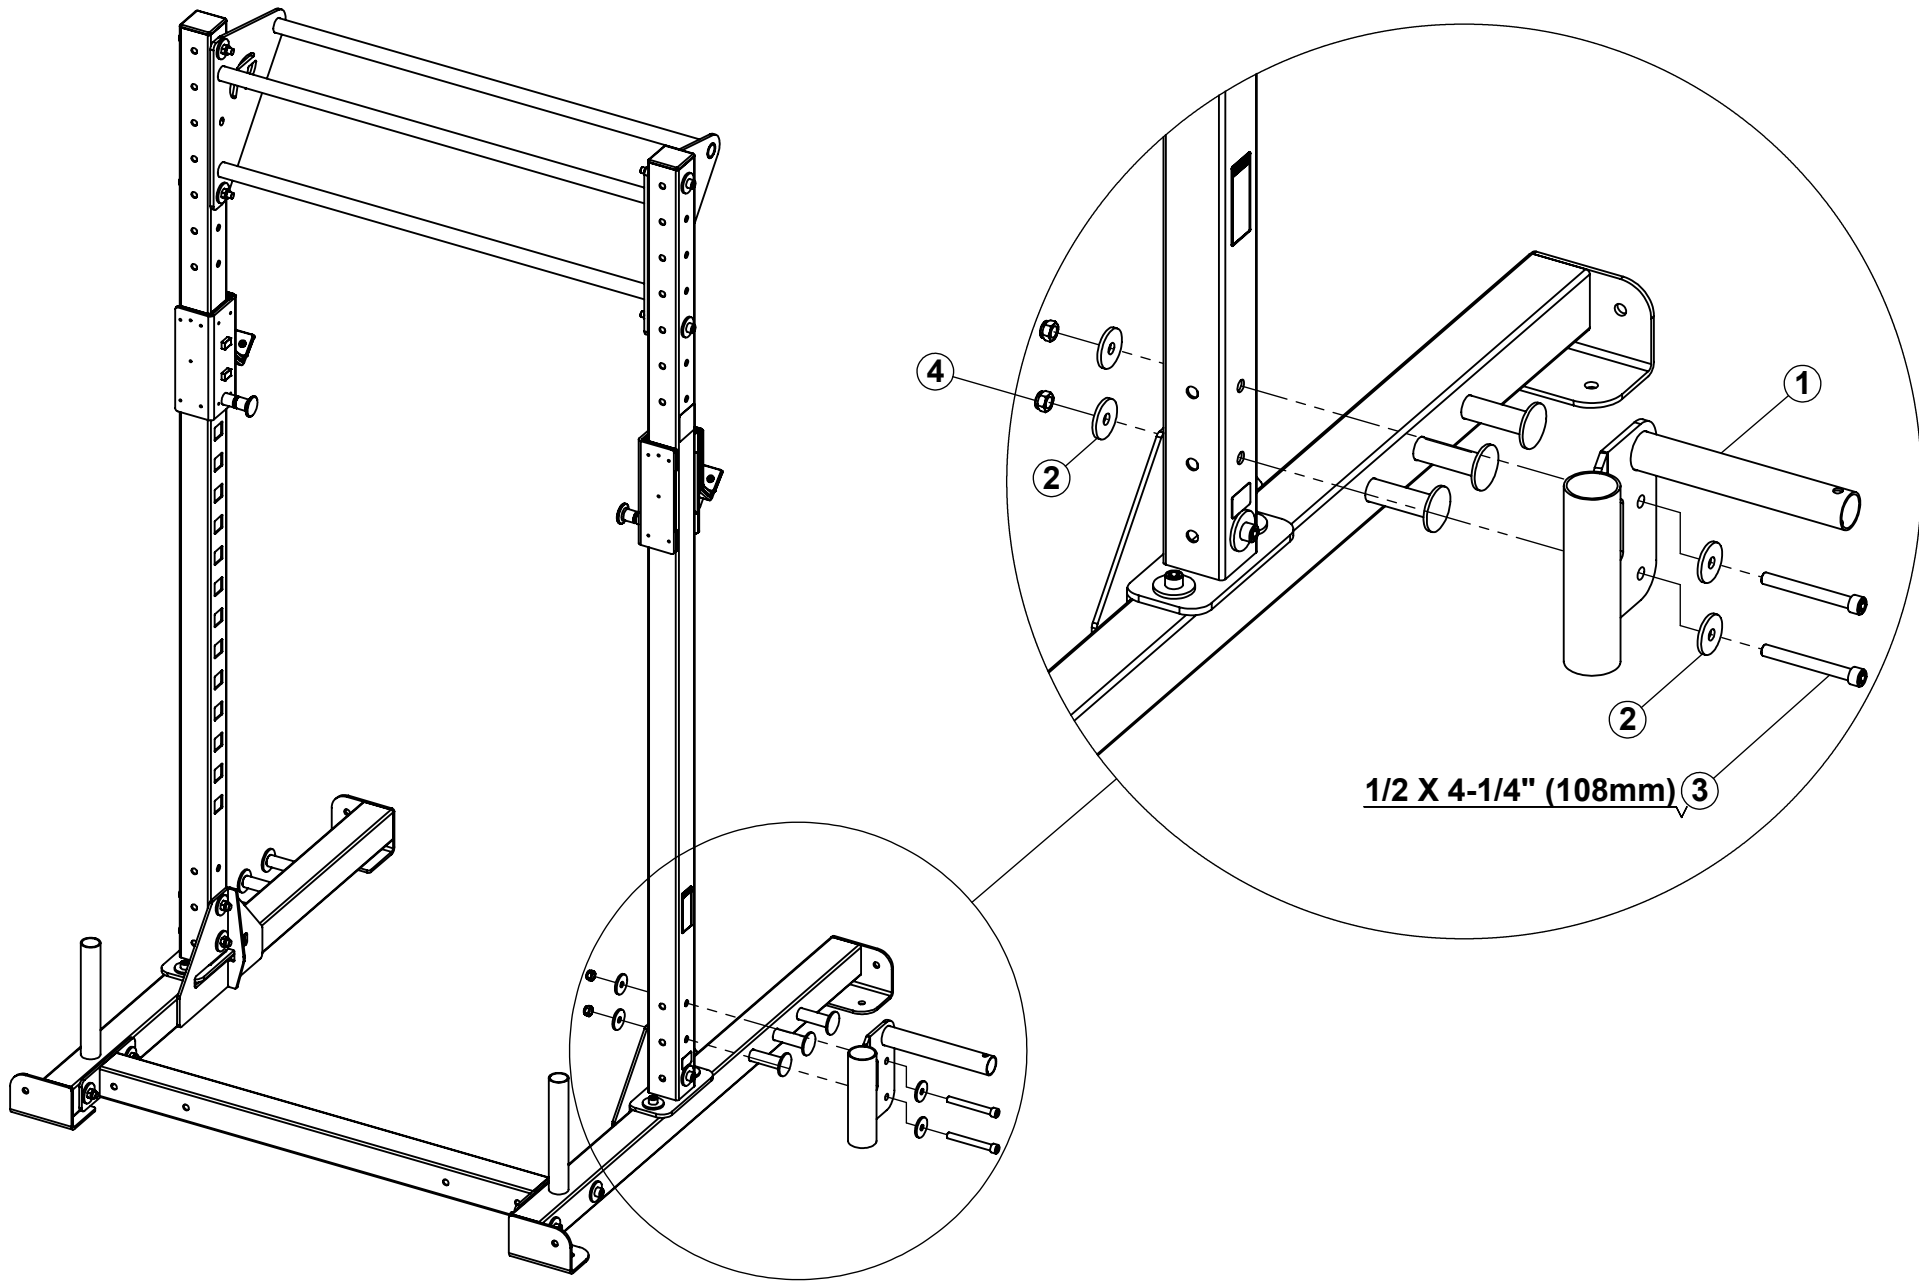

TRIPLE PLAY

Assembly Guide

ITEM	PART NO	DESCRIPTION	QTY
1	5462301	WLDMT, TP LEFT	1
2	2007801	WASHER, 1/2 X 1-3/4 X 4.5†	8
3	2005816	BOLT, 1/2-13 X 4-1/4" (108mm) SOCKET HEAD	4
4	2001401	NUT, 1/2-13 LK ST ZN	4
5	5462401	WLDMT, TP RIGHT	1

SECURELY tighten all bolt connections.

1/2 X 4-1/4" (108mm) (3)

SECURELY tighten all bolt connections.

SECURELY tighten all bolt connections.

3 1/2 X 4-1/4" (108mm)

SECURELY tighten all bolt connections.