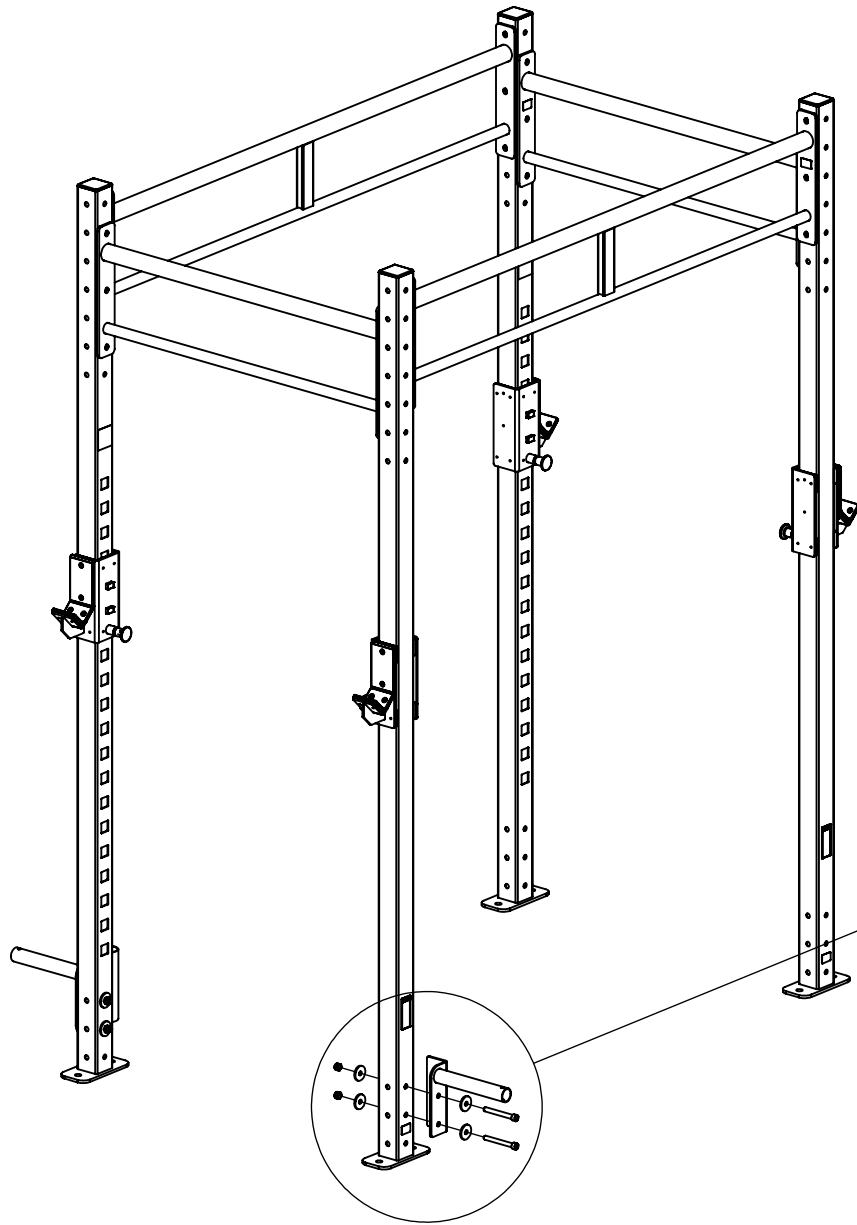

TRIPLE PLAY

Assembly Guide

ITEM	PART NO	DESCRIPTION	QTY
1	5462301	WLDMT, TP LEFT	1
2	2007801	WASHER, 1/2 X 1-3/4 X 4.5†	8
3	2005816	BOLT, 1/2-13 X 4-1/4" (108mm) SOCKET HEAD	4
4	2001401	NUT, 1/2-13 LK ST ZN	4
5	5462401	WLDMT, TP RIGHT	1

SECURELY tighten all bolt connections.

1/2 X 4-1/4" (108mm) (3)

SECURELY tighten all bolt connections.

SECURELY tighten all bolt connections.

3 1/2 X 4-1/4" (108mm)

SECURELY tighten all bolt connections.