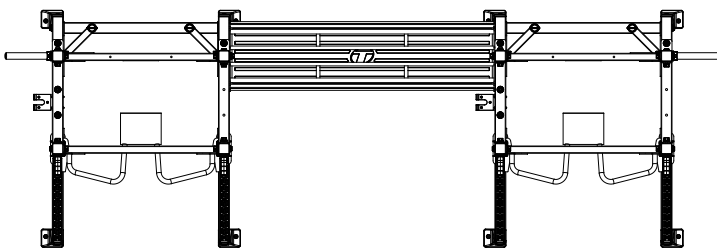

UPRIGHT COLOR OPTIONS

*See Description in Notes

FRAME COLOR OPTIONS

Model number	TR2-DHRWS
Footprint	64.2" x 193.5" (163 cm x 491 cm)
Height	Frame 98.4" (249.8 cm)

TOP VIEW

NOTE:

- TR-2 RACKS ALLOW FOR CUSTOMIZATION OF PULL-UP BARS AND ATTACHMENTS.
- "FRAME" CONSISTS OF THE BASE, WEIGHT STORAGE UPRIGHTS AND UPPER CROSSES (EXCLUDING PULL-UP CROSSES). COLOR OPTIONS ARE HIGH WEAR PLATINUM OR SATIN BLACK
- "UPRIGHTS" ACCEPT BAR SUPPORTS AND CATCHES, AND INCLUDE LASER CUT NUMBERS. THE STANDARD COLOR IS HIGH WEAR BLACK FOR BOTH FRAME OPTIONS. ADDITIONAL COLORS CAN BE SUBSTITUTED FOR UPRIGHTS.