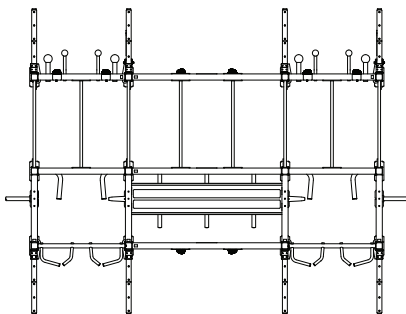

Model number	XRMB5-7-14-X1
Footprint	168.9" x 89.3" (429 cm x 227 cm)
Height	Frame: 107.1" (272 cm) Ball Target: 126.7" (322 cm)
Minimum Required Live Area	19' x 15' (5.8 m x 4.6 m)
Upright Height Options	9 ft (XRACK-9U) Standard; Optional 8 ft (XRACK-8U)
Upright Color Options	Storm Grey, High Wear Red, Blue, Orange, and Platinum
Warranty	10 year frame and welds/1 year parts/90 days misc.

TOP VIEW

Note: Accessories shown are not included; X-Racks are required to be bolted to a concrete sub-floor

**DON'T QUIT.  
EVER.™**