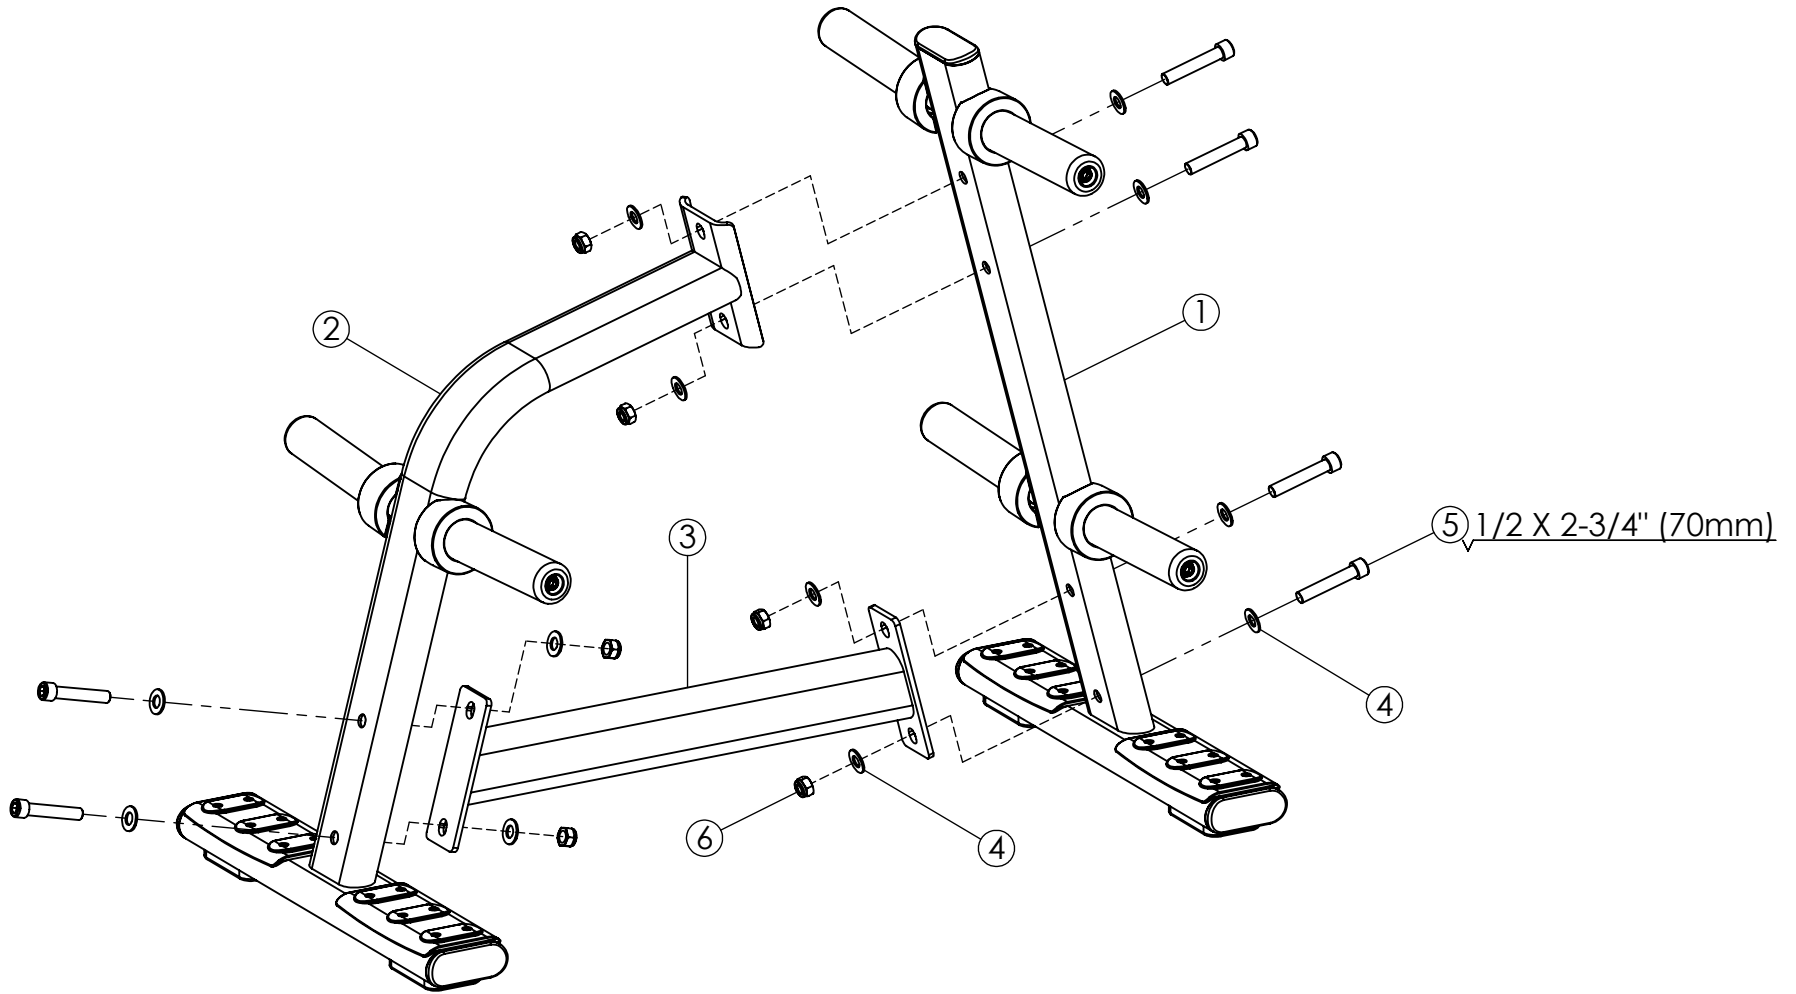

OLYMPIC PLATE TREE

Assembly Guide

VERSION: XOPT-101

PART #: 5547401-A

ITEM NO	QTY	PART NO	DESCRIPTION
1	1	55308PA	PTD ASSY, OPT 4 PEG UPRIGHT
2	1	55312PA	PTD ASSY, OPT 2 PEG UPRIGHT
3	1	5531401	WLDMT, UPRIGHT CONNECTOR
4	12	2001301	WASHER, FLAT 1/2 SAE ST ZN
5	6	2005810	BOLT, 1/2-13 X 2-3/4" (70mm) SOCKET HEAD
6	6	2001401	NUT, 1/2-13 LK ST ZN

SECURELY tighten all bolt connections