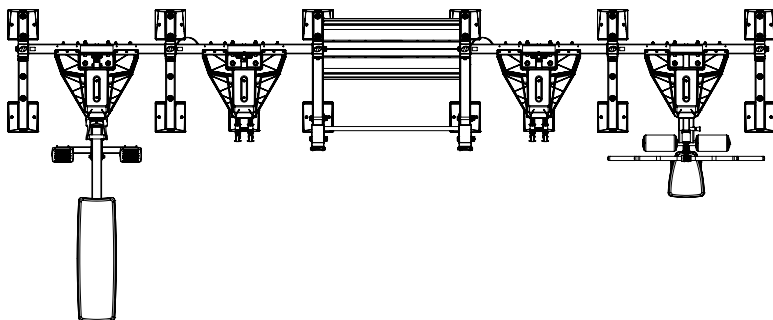

UPRIGHT COLOR OPTIONS

PLATINUM

SATIN BLACK

Model number	XCXSW-5M-X1
Footprint	95.2" x 234.6" (242 cm x 596 cm)
Height	Frame 95.8" (243 cm);
Minimum Required Live Area	11.4' X 27.0' (3.48 m x 8.25 m)
Warranty	10 year frame and welds/1 year parts/90 days misc.

TOP VIEW

INCLUDED MODULES

- (2) HEAVY CABLE COMPONENT MODULES
- (1) STORAGE MODULE
- (1) LAT PULLDOWN MODULE
- (1) SEATED ROW MODULE

NOTE: X-Create systems are required to be bolted to a concrete sub-floor. Accessories shown sold separately.