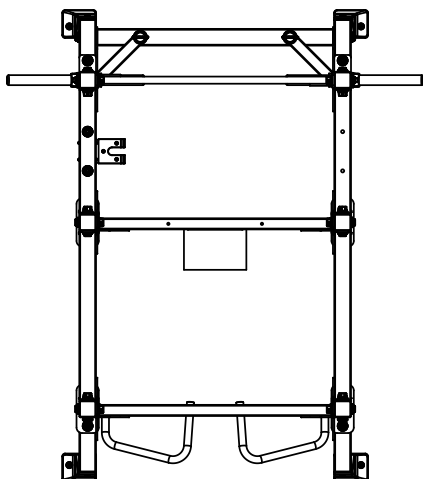

TORQUE USA

**TORQUE RACK SERIES
TR-2**

FRAME COLOR OPTIONS

UPRIGHT COLOR OPTIONS

*See Description in Notes

Model number	TR2-HR
Footprint	64.2" x 73.1" (163 cm x 185.5 cm)
Height	Frame 98.4" (249.8 cm)

TOP VIEW

HIGH WEAR PLATINUM

*See Description in Notes

Model number	TR2-PR
Footprint	83.3" x 73.1" (211.4 cm x 185.5 cm)
Height	Frame 98.4" (249.8 cm)

TOP VIEW

NOTES:

- TR-2 RACKS ALLOW FOR CUSTOMIZATION OF PULL-UP BARS AND ATTACHMENTS.
- "FRAME" CONSISTS OF THE BASE, WEIGHT STORAGE UPRIGHTS AND UPPER CROSSES (EXCLUDING PULL-UP CROSSES). COLOR OPTIONS ARE HIGH WEAR PLATINUM OR SATIN BLACK
- "UPRIGHTS" ACCEPT BAR SUPPORTS AND CATCHES, AND INCLUDE LASER CUT NUMBERS. THE STANDARD COLOR IS HIGH WEAR BLACK FOR BOTH FRAME OPTIONS. ADDITIONAL COLORS CAN BE SUBSTITUTED FOR UPRIGHTS.

UPRIGHT COLOR OPTIONS

*See Description in Notes

FRAME COLOR OPTIONS

Model number	TR2-DHRWS
Footprint	64.2" x 193.5" (163 cm x 491 cm)
Height	Frame 98.4" (249.8 cm)

TOP VIEW

NOTE:

- TR-2 RACKS ALLOW FOR CUSTOMIZATION OF PULL-UP BARS AND ATTACHMENTS.
- "FRAME" CONSISTS OF THE BASE, WEIGHT STORAGE UPRIGHTS AND UPPER CROSSES (EXCLUDING PULL-UP CROSSES). COLOR OPTIONS ARE HIGH WEAR PLATINUM OR SATIN BLACK
- "UPRIGHTS" ACCEPT BAR SUPPORTS AND CATCHES, AND INCLUDE LASER CUT NUMBERS. THE STANDARD COLOR IS HIGH WEAR BLACK FOR BOTH FRAME OPTIONS. ADDITIONAL COLORS CAN BE SUBSTITUTED FOR UPRIGHTS.

UPRIGHT COLOR OPTIONS

HIGH WEAR BLACK HIGH WEAR ORANGE HIGH WEAR BLUE HIGH WEAR RED HIGH WEAR PLATINUM

*See Description in Notes

FRAME COLOR OPTIONS

SATIN BLACK HIGH WEAR PLATINUM

Model number	TR2-DPRWS
Footprint	83.3" x 193.5" (211.4 cm x 491.4 cm)
Height	Frame 98.4" (249.8 cm)