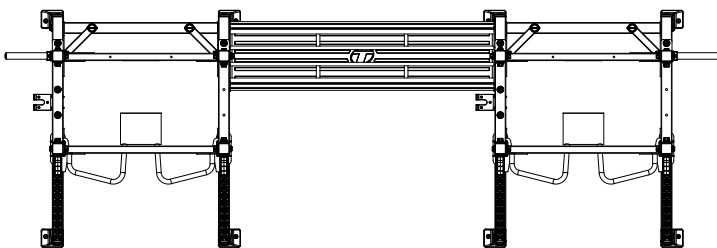

HIGH WEAR PLATINUM

*See Description in Notes

Model number	TR2-PR
Footprint	83.3" x 73.1" (211.4 cm x 185.5 cm)
Height	Frame 98.4" (249.8 cm)

TOP VIEW

NOTES:

- TR-2 RACKS ALLOW FOR CUSTOMIZATION OF PULL-UP BARS AND ATTACHMENTS.
- "FRAME" CONSISTS OF THE BASE, WEIGHT STORAGE UPRIGHTS AND UPPER CROSSES (EXCLUDING PULL-UP CROSSES). COLOR OPTIONS ARE HIGH WEAR PLATINUM OR SATIN BLACK
- "UPRIGHTS" ACCEPT BAR SUPPORTS AND CATCHES, AND INCLUDE LASER CUT NUMBERS. THE STANDARD COLOR IS HIGH WEAR BLACK FOR BOTH FRAME OPTIONS. ADDITIONAL COLORS CAN BE SUBSTITUTED FOR UPRIGHTS.

UPRIGHT COLOR OPTIONS

*See Description in Notes

FRAME COLOR OPTIONS

Model number	TR2-DHRWS
Footprint	64.2" x 193.5" (163 cm x 491 cm)
Height	Frame 98.4" (249.8 cm)

TOP VIEW

NOTE:

- TR-2 RACKS ALLOW FOR CUSTOMIZATION OF PULL-UP BARS AND ATTACHMENTS.
- "FRAME" CONSISTS OF THE BASE, WEIGHT STORAGE UPRIGHTS AND UPPER CROSSES (EXCLUDING PULL-UP CROSSES). COLOR OPTIONS ARE HIGH WEAR PLATINUM OR SATIN BLACK
- "UPRIGHTS" ACCEPT BAR SUPPORTS AND CATCHES, AND INCLUDE LASER CUT NUMBERS. THE STANDARD COLOR IS HIGH WEAR BLACK FOR BOTH FRAME OPTIONS. ADDITIONAL COLORS CAN BE SUBSTITUTED FOR UPRIGHTS.

UPRIGHT COLOR OPTIONS

HIGH WEAR BLACK HIGH WEAR ORANGE HIGH WEAR BLUE HIGH WEAR RED HIGH WEAR PLATINUM

*See Description in Notes

FRAME COLOR OPTIONS

SATIN BLACK HIGH WEAR PLATINUM

Model number	TR2-DPRWS
Footprint	83.3" x 193.5" (211.4 cm x 491.4 cm)
Height	Frame 98.4" (249.8 cm)