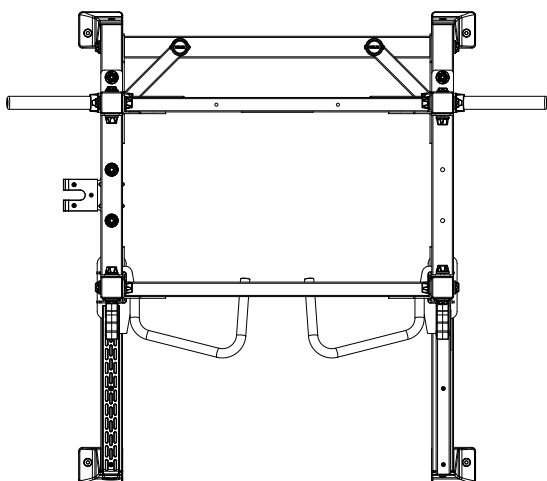

TORQUE USA

**TORQUE RACK SERIES
TR-2**

FRAME COLOR OPTIONS

UPRIGHT COLOR OPTIONS

*See Description in Notes

Model number	TR2-HR
Footprint	64.2" x 73.1" (163 cm x 185.5 cm)
Height	Frame 98.4" (249.8 cm)

TOP VIEW

NOTE:

- TR-2 RACKS ALLOW FOR CUSTOMIZATION OF PULL-UP BARS AND ATTACHMENTS.
- "FRAME" CONSISTS OF THE BASE, WEIGHT STORAGE UPRIGHTS AND UPPER CROSSES (EXCLUDING PULL-UP CROSSES). COLOR OPTIONS ARE HIGH WEAR PLATINUM OR SATIN BLACK
- "UPRIGHTS" ACCEPT BAR SUPPORTS AND CATCHES, AND INCLUDE LASER CUT NUMBERS. THE STANDARD COLOR IS HIGH WEAR BLACK FOR BOTH FRAME OPTIONS. ADDITIONAL COLORS CAN BE SUBSTITUTED FOR UPRIGHTS.

HIGH WEAR PLATINUM

*See Description in Notes

Model number	TR2-PR
Footprint	83.3" x 73.1" (211.4 cm x 185.5 cm)
Height	Frame 98.4" (249.8 cm)

TOP VIEW

NOTES:

- TR-2 RACKS ALLOW FOR CUSTOMIZATION OF PULL-UP BARS AND ATTACHMENTS.
- "FRAME" CONSISTS OF THE BASE, WEIGHT STORAGE UPRIGHTS AND UPPER CROSSES (EXCLUDING PULL-UP CROSSES). COLOR OPTIONS ARE HIGH WEAR PLATINUM OR SATIN BLACK
- "UPRIGHTS" ACCEPT BAR SUPPORTS AND CATCHES, AND INCLUDE LASER CUT NUMBERS. THE STANDARD COLOR IS HIGH WEAR BLACK FOR BOTH FRAME OPTIONS. ADDITIONAL COLORS CAN BE SUBSTITUTED FOR UPRIGHTS.

UPRIGHT COLOR OPTIONS

*See Description in Notes

FRAME COLOR OPTIONS

Model number	TR2-DHRWS
Footprint	64.2" x 193.5" (163 cm x 491 cm)
Height	Frame 98.4" (249.8 cm)

TOP VIEW

NOTE:

- TR-2 RACKS ALLOW FOR CUSTOMIZATION OF PULL-UP BARS AND ATTACHMENTS.
- "FRAME" CONSISTS OF THE BASE, WEIGHT STORAGE UPRIGHTS AND UPPER CROSSES (EXCLUDING PULL-UP CROSSES). COLOR OPTIONS ARE HIGH WEAR PLATINUM OR SATIN BLACK
- "UPRIGHTS" ACCEPT BAR SUPPORTS AND CATCHES, AND INCLUDE LASER CUT NUMBERS. THE STANDARD COLOR IS HIGH WEAR BLACK FOR BOTH FRAME OPTIONS. ADDITIONAL COLORS CAN BE SUBSTITUTED FOR UPRIGHTS.