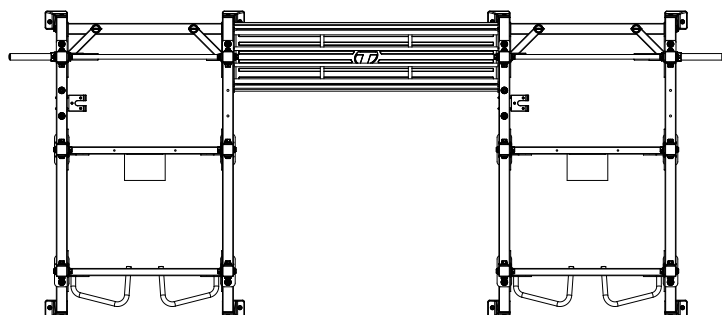

HIGH WEAR PLATINUM

*See Description in Notes

Model number	TR2-PR
Footprint	83.3" x 73.1" (211.4 cm x 185.5 cm)
Height	Frame 98.4" (249.8 cm)

TOP VIEW

NOTES:

- TR-2 RACKS ALLOW FOR CUSTOMIZATION OF PULL-UP BARS AND ATTACHMENTS.
- "FRAME" CONSISTS OF THE BASE, WEIGHT STORAGE UPRIGHTS AND UPPER CROSSES (EXCLUDING PULL-UP CROSSES). COLOR OPTIONS ARE HIGH WEAR PLATINUM OR SATIN BLACK
- "UPRIGHTS" ACCEPT BAR SUPPORTS AND CATCHES, AND INCLUDE LASER CUT NUMBERS. THE STANDARD COLOR IS HIGH WEAR BLACK FOR BOTH FRAME OPTIONS. ADDITIONAL COLORS CAN BE SUBSTITUTED FOR UPRIGHTS.

UPRIGHT COLOR OPTIONS

*See Description in Notes

FRAME COLOR OPTIONS

Model number	TR2-DHRWS
Footprint	64.2" x 193.5" (163 cm x 491 cm)
Height	Frame 98.4" (249.8 cm)

TOP VIEW

NOTE:

- TR-2 RACKS ALLOW FOR CUSTOMIZATION OF PULL-UP BARS AND ATTACHMENTS.
- "FRAME" CONSISTS OF THE BASE, WEIGHT STORAGE UPRIGHTS AND UPPER CROSSES (EXCLUDING PULL-UP CROSSES). COLOR OPTIONS ARE HIGH WEAR PLATINUM OR SATIN BLACK
- "UPRIGHTS" ACCEPT BAR SUPPORTS AND CATCHES, AND INCLUDE LASER CUT NUMBERS. THE STANDARD COLOR IS HIGH WEAR BLACK FOR BOTH FRAME OPTIONS. ADDITIONAL COLORS CAN BE SUBSTITUTED FOR UPRIGHTS.

UPRIGHT COLOR OPTIONS

HIGH WEAR BLACK HIGH WEAR ORANGE HIGH WEAR BLUE HIGH WEAR RED HIGH WEAR PLATINUM

*See Description in Notes

FRAME COLOR OPTIONS

SATIN BLACK HIGH WEAR PLATINUM

Model number	TR2-DPRWS
Footprint	83.3" x 193.5" (211.4 cm x 491.4 cm)
Height	Frame 98.4" (249.8 cm)

TOP VIEW

NOTE:

- TR-2 RACKS ALLOW FOR CUSTOMIZATION OF PULL-UP BARS AND ATTACHMENTS.
- "FRAME" CONSISTS OF THE BASE, WEIGHT STORAGE UPRIGHTS AND UPPER CROSSES (EXCLUDING PULL-UP CROSSES). COLOR OPTIONS ARE HIGH WEAR PLATINUM OR SATIN BLACK
- "UPRIGHTS" ACCEPT BAR SUPPORTS AND CATCHES, AND INCLUDE LASER CUT NUMBERS. THE STANDARD COLOR IS HIGH WEAR BLACK FOR BOTH FRAME OPTIONS. ADDITIONAL COLORS CAN BE SUBSTITUTED FOR UPRIGHTS.