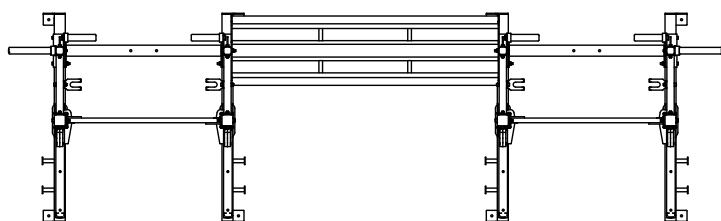

TOP VIEW

NOTE:

- TR-1 RACKS ALLOW FOR CUSTOMIZATION OF PULL-UP BARS AND ATTACHMENTS.
- STANDARD UPRIGHT AND FRAME COLOR IS HIGH WEAR BLACK

Model number	TR1-7DHRWS
Footprint	191.4" x 55.9" (486.1 cm x 141.9 cm)
Height	Frame 83.6" (212.3 cm)

*See Description in Notes

Model number	TR1-8HR
Footprint	72.4" x 56.1" (183.9 cm x 142.5 cm)
Height	Frame 94.3" (239.5 cm)

TOP VIEW

NOTE:

- TR-1 RACKS ALLOW FOR CUSTOMIZATION OF PULL-UP BARS AND ATTACHMENTS.
- STANDARD UPRIGHT AND FRAME COLOR IS HIGH WEAR BLACK
- UPRIGHTS, WHICH ACCEPT BAR SUPPORTS AND BAR CATCHES, INCLUDE LASER CUT NUMBERS
- ADDITIONAL UPRIGHT COLORS CAN BE SUBSTITUTED

UPRIGHT COLOR OPTIONS

*See Description in Notes

Model number	TR1-8DHRWS
Footprint	191.4" x 55.9" (486.1 cm x 141.9 cm)
Height	Frame 94.3" (239.5 cm)

TOP VIEW

NOTE:

- TR-1 RACKS ALLOW FOR CUSTOMIZATION OF PULL-UP BARS AND ATTACHMENTS.
- STANDARD UPRIGHT AND FRAME COLOR IS HIGH WEAR BLACK
- UPRIGHTS, WHICH ACCEPT BAR SUPPORTS AND BAR CATCHES, INCLUDE LASER CUT NUMBERS
- ADDITIONAL UPRIGHT COLORS CAN BE SUBSTITUTED