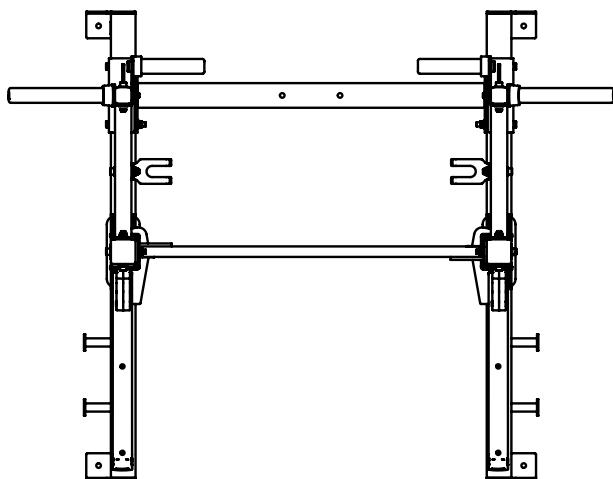

TOP VIEW

NOTE:

- TR-1 RACKS ALLOW FOR CUSTOMIZATION OF PULL-UP BARS AND ATTACHMENTS.
- STANDARD UPRIGHT AND FRAME COLOR IS HIGH WEAR BLACK

Model number	TR1-7DHRWS
Footprint	191.4" x 55.9" (486.1 cm x 141.9 cm)
Height	Frame 83.6" (212.3 cm)

TOP VIEW

NOTE:

- TR-1 RACKS ALLOW FOR CUSTOMIZATION OF PULL-UP BARS AND ATTACHMENTS.
- STANDARD UPRIGHT AND FRAME COLOR IS HIGH WEAR BLACK

UPRIGHT COLOR OPTIONS

HIGH WEAR BLACK HIGH WEAR ORANGE HIGH WEAR BLUE HIGH WEAR RED HIGH WEAR PLATINUM

*See Description in Notes

Model number	TR1-8HR
Footprint	72.4" x 56.1" (183.9 cm x 142.5 cm)
Height	Frame 94.3" (239.5 cm)

TOP VIEW

NOTE:

- TR-1 RACKS ALLOW FOR CUSTOMIZATION OF PULL-UP BARS AND ATTACHMENTS.
- STANDARD UPRIGHT AND FRAME COLOR IS HIGH WEAR BLACK
- UPRIGHTS, WHICH ACCEPT BAR SUPPORTS AND BAR CATCHES, INCLUDE LASER CUT NUMBERS
- ADDITIONAL UPRIGHT COLORS CAN BE SUBSTITUTED

UPRIGHT COLOR OPTIONS

*See Description in Notes

Model number	TR1-8DHRWS
Footprint	191.4" x 55.9" (486.1 cm x 141.9 cm)
Height	Frame 94.3" (239.5 cm)

TOP VIEW

NOTE:

- TR-1 RACKS ALLOW FOR CUSTOMIZATION OF PULL-UP BARS AND ATTACHMENTS.
- STANDARD UPRIGHT AND FRAME COLOR IS HIGH WEAR BLACK
- UPRIGHTS, WHICH ACCEPT BAR SUPPORTS AND BAR CATCHES, INCLUDE LASER CUT NUMBERS
- ADDITIONAL UPRIGHT COLORS CAN BE SUBSTITUTED