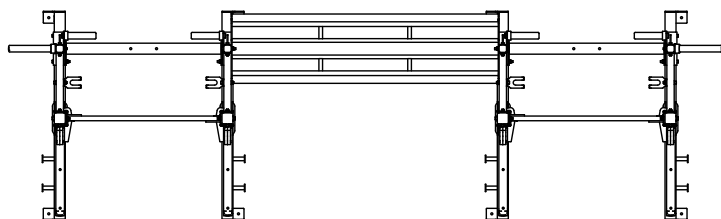

TOP VIEW

NOTE:

- TR-1 RACKS ALLOW FOR CUSTOMIZATION OF PULL-UP BARS AND ATTACHMENTS.
- STANDARD UPRIGHT AND FRAME COLOR IS HIGH WEAR BLACK