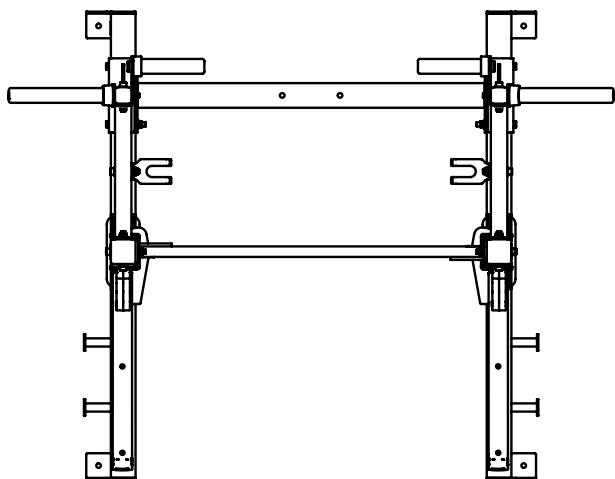

TOP VIEW

NOTES:

- TR-1 RACKS ALLOW FOR CUSTOMIZATION OF PULL-UP BARS AND ATTACHMENTS.
- STANDARD UPRIGHT AND FRAME COLOR IS HIGH WEAR BLACK

Model number	TR1-7HR
Footprint	72.4" x 56.1" (184 cm x 143 cm)
Height	Frame 83.6" (212 cm)

TOP VIEW

NOTE:

- TR-1 RACKS ALLOW FOR CUSTOMIZATION OF PULL-UP BARS AND ATTACHMENTS.
- STANDARD UPRIGHT AND FRAME COLOR IS HIGH WEAR BLACK

Model number	TR1-7DHRWS
Footprint	191.4" x 55.9" (486.1 cm x 141.9 cm)
Height	Frame 83.6" (212.3 cm)

*See Description in Notes

Model number	TR1-8HR
Footprint	72.4" x 56.1" (183.9 cm x 142.5 cm)
Height	Frame 94.3" (239.5 cm)

TOP VIEW

NOTE:

- TR-1 RACKS ALLOW FOR CUSTOMIZATION OF PULL-UP BARS AND ATTACHMENTS.
- STANDARD UPRIGHT AND FRAME COLOR IS HIGH WEAR BLACK
- UPRIGHTS, WHICH ACCEPT BAR SUPPORTS AND BAR CATCHES, INCLUDE LASER CUT NUMBERS
- ADDITIONAL UPRIGHT COLORS CAN BE SUBSTITUTED

UPRIGHT COLOR OPTIONS

*See Description in Notes

Model number	TR1-8DHRWS
Footprint	191.4" x 55.9" (486.1 cm x 141.9 cm)
Height	Frame 94.3" (239.5 cm)

TOP VIEW

NOTE:

- TR-1 RACKS ALLOW FOR CUSTOMIZATION OF PULL-UP BARS AND ATTACHMENTS.
- STANDARD UPRIGHT AND FRAME COLOR IS HIGH WEAR BLACK
- UPRIGHTS, WHICH ACCEPT BAR SUPPORTS AND BAR CATCHES, INCLUDE LASER CUT NUMBERS
- ADDITIONAL UPRIGHT COLORS CAN BE SUBSTITUTED