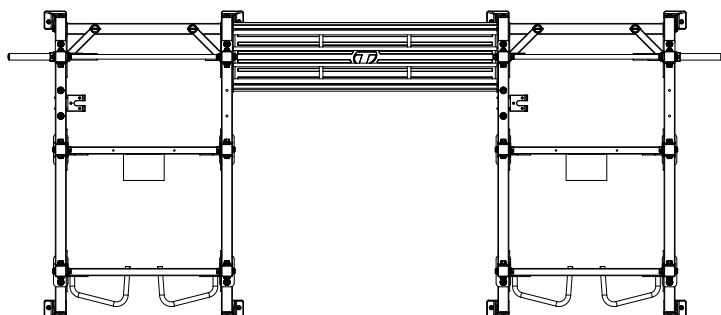

TOP VIEW

NOTE:

- TR-2 RACKS ALLOW FOR CUSTOMIZATION OF PULL-UP BARS AND ATTACHMENTS.
- "FRAME" CONSISTS OF THE BASE, WEIGHT STORAGE UPRIGHTS AND UPPER CROSSES (EXCLUDING PULL-UP CROSSES). COLOR OPTIONS ARE HIGH WEAR PLATINUM OR SATIN BLACK
- "UPRIGHTS" ACCEPT BAR SUPPORTS AND CATCHES, AND INCLUDE LASER CUT NUMBERS. THE STANDARD COLOR IS HIGH WEAR BLACK FOR BOTH FRAME OPTIONS. ADDITIONAL COLORS CAN BE SUBSTITUTED FOR UPRIGHTS.