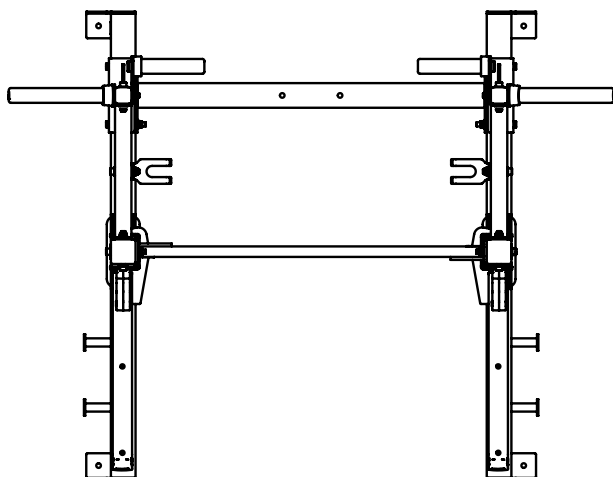

### UPRIGHT COLOR OPTIONS

HIGH WEAR BLACK    HIGH WEAR ORANGE    HIGH WEAR BLUE    HIGH WEAR RED    HIGH WEAR PLATINUM

\*See Description in Notes

|              |                                     |
|--------------|-------------------------------------|
| Model number | TR1-8HR                             |
| Footprint    | 72.4" x 56.1" (183.9 cm x 142.5 cm) |
| Height       | Frame 94.3" (239.5 cm)              |

### TOP VIEW