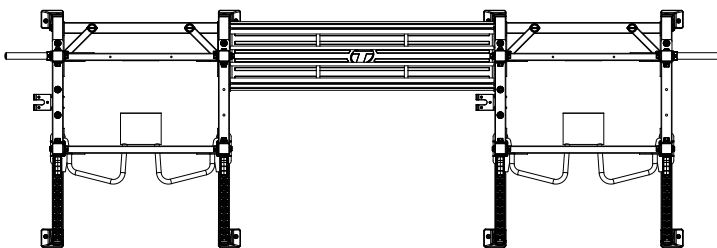

TOP VIEW

NOTE:

- TR-2 RACKS ALLOW FOR CUSTOMIZATION OF PULL-UP BARS AND ATTACHMENTS.
- "FRAME" CONSISTS OF THE BASE, WEIGHT STORAGE UPRIGHTS AND UPPER CROSSES (EXCLUDING PULL-UP CROSSES). COLOR OPTIONS ARE HIGH WEAR PLATINUM OR SATIN BLACK
- "UPRIGHTS" ACCEPT BAR SUPPORTS AND CATCHES, AND INCLUDE LASER CUT NUMBERS. THE STANDARD COLOR IS HIGH WEAR BLACK FOR BOTH FRAME OPTIONS. ADDITIONAL COLORS CAN BE SUBSTITUTED FOR UPRIGHTS.