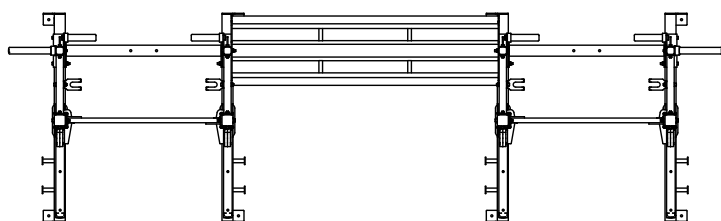

TOP VIEW

NOTE:

- TR-1 RACKS ALLOW FOR CUSTOMIZATION OF PULL-UP BARS AND ATTACHMENTS.
- STANDARD UPRIGHT AND FRAME COLOR IS HIGH WEAR BLACK
- UPRIGHTS, WHICH ACCEPT BAR SUPPORTS AND BAR CATCHES, INCLUDE LASER CUT NUMBERS
- ADDITIONAL UPRIGHT COLORS CAN BE SUBSTITUTED