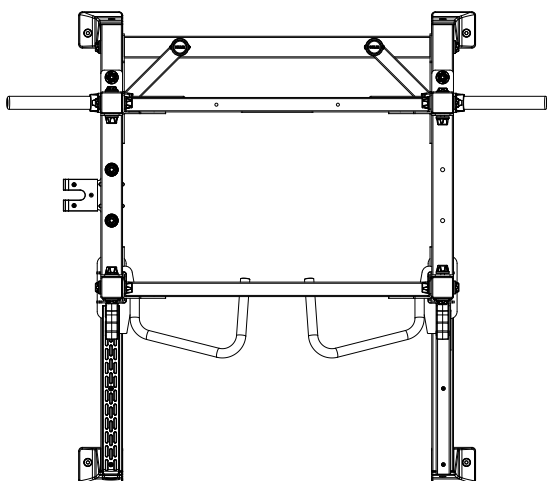

TOP VIEW

NOTE:

- TR-2 RACKS ALLOW FOR CUSTOMIZATION OF PULL-UP BARS AND ATTACHMENTS.
- "FRAME" CONSISTS OF THE BASE, WEIGHT STORAGE UPRIGHTS AND UPPER CROSSES (EXCLUDING PULL-UP CROSSES). COLOR OPTIONS ARE HIGH WEAR PLATINUM OR SATIN BLACK
- "UPRIGHTS" ACCEPT BAR SUPPORTS AND CATCHES, AND INCLUDE LASER CUT NUMBERS. THE STANDARD COLOR IS HIGH WEAR BLACK FOR BOTH FRAME OPTIONS. ADDITIONAL COLORS CAN BE SUBSTITUTED FOR UPRIGHTS.