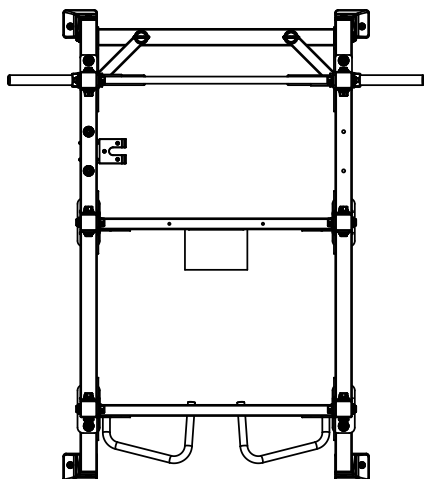

TOP VIEW

NOTES:

- TR-2 RACKS ALLOW FOR CUSTOMIZATION OF PULL-UP BARS AND ATTACHMENTS.
- "FRAME" CONSISTS OF THE BASE, WEIGHT STORAGE UPRIGHTS AND UPPER CROSSES (EXCLUDING PULL-UP CROSSES). COLOR OPTIONS ARE HIGH WEAR PLATINUM OR SATIN BLACK
- "UPRIGHTS" ACCEPT BAR SUPPORTS AND CATCHES, AND INCLUDE LASER CUT NUMBERS. THE STANDARD COLOR IS HIGH WEAR BLACK FOR BOTH FRAME OPTIONS. ADDITIONAL COLORS CAN BE SUBSTITUTED FOR UPRIGHTS.