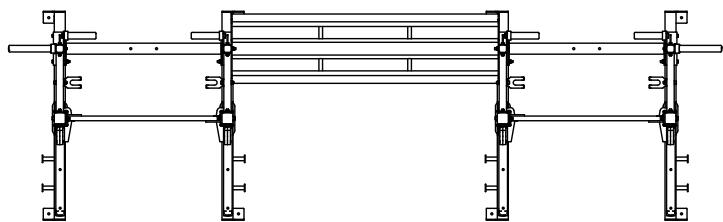

TOP VIEW

NOTE:

- TR-1 RACKS ALLOW FOR CUSTOMIZATION OF PULL-UP BARS AND ATTACHMENTS.
- STANDARD UPRIGHT AND FRAME COLOR IS HIGH WEAR BLACK