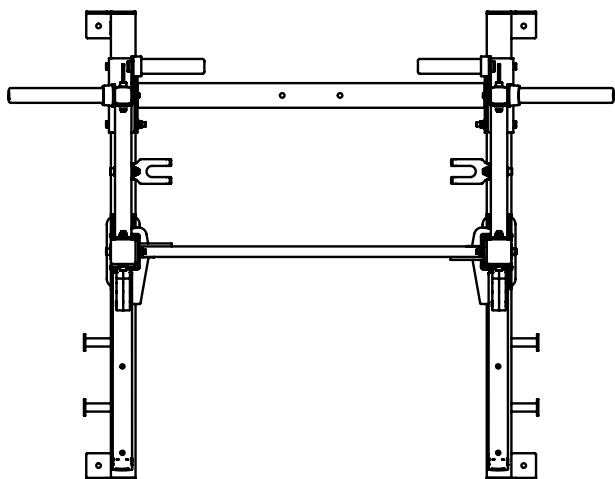

TOP VIEW

NOTE:

- TR-1 RACKS ALLOW FOR CUSTOMIZATION OF PULL-UP BARS AND ATTACHMENTS.
- STANDARD UPRIGHT AND FRAME COLOR IS HIGH WEAR BLACK