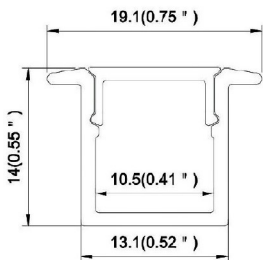

NTALB-68R4

Endcap

Ordering Matrix / Specification

Model	Bar	Length	Lens	LED**	Color	Volts
NTALB	68R4	1000 mm 2000 mm XX mm*	PC polycarbonate	UT30 UT30 WP UT60 UT60 WP	VWW (2400K) WW (2700, 3000, 3500K) NW (4100K) WH (5000K) R (Red)*** B (Blue)*** G (Green)*** A (Amber)***	12VDC 24VDC
		* Consult factory for special lengths		HP30 HP60 HP120 HP240	VWW (2400K) WW (3000K) NW (4100K) WH (5000K) R (Red)*** B (Blue)*** G (Green)*** A (Amber)***	
				UT39K CCT (White)	(2700-6500K)****	
				RGB 150		
				RGB 300		