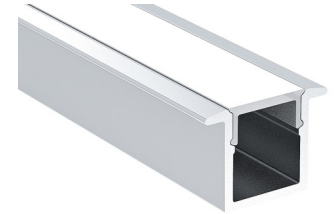

Project :	Date :
Cat. No :	Type :
Notes :	Volts :

Description:

The **NTALB-68R4** LED bar design provides a unique linear lighting solution combining style, performance and durability while reducing construction and operating costs through installation time, energy savings and a maintenance free application. Ideal for recessed installation.

Housing:

The **NTALB-68R4** is a high precision extruded anodized aluminum bar that can accept a low-power to high power LED source

Lens:

Precision fit polycarbonate for indoor use:
PC polycarbonate

Mounting:

Mounts within a recessed section

Application/Installation:

The **NTALB-68R4** bar can be installed recessed under cabinets or within cabinets. Consult factory for damp application or splash area using our silicone jacketed IP67 sources. (**WP**)

Voltage:

12 VDC
24 VDC

Electrical and Electronics:

High quality diodes tested (LM80) and certified life cycle for 60,000 hours (L80). All certified electrical and electronic components have been re-tested over the years for compatibility within products and for specific applications. All products exceed current standards.

Power supply not included, consult factory. Consult the LED specification sheet for the appropriate optional dimmers and controls combination for your project.

Homologation:

Conforms to ANSI/UL standard UL-2108
Certified to CAN/CSA standard 22.2-9.0

NTALB-68R4

Ordering Matrix / Specification

Model	Bar	Length	Lens	LED**	Color	Volts
NTALB	68R4	1000 mm 2000 mm XX mm*	PC polycarbonate	UT30 UT30 WP UT60 UT60 WP	VWW (2400K) WW (2700, 3000, 3500K) NW (4100K) WH (5000K) R (Red)*** B (Blue)*** G (Green)*** A (Amber)***	12VDC 24VDC
		* Consult factory for special lengths		HP30 HP60 HP120 HP240	VWW (2400K) WW (3000K) NW (4100K) WH (5000K) R (Red)*** B (Blue)*** G (Green)*** A (Amber)***	
				UT39K CCT (White)	(2700-6500K)****	
				RGB 150		
				RGB 300