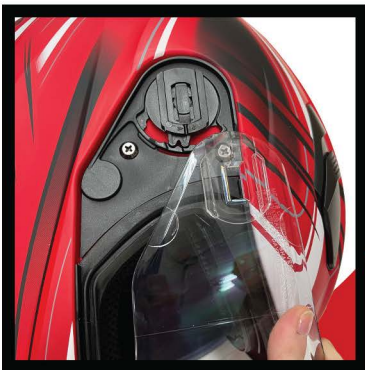

Instructions:

1. **1. With the shield in the closed position, press down on the button.**
2. **2. Slide the shield off.**
3. **3. Line up the shield on both tracks and slide the shield back on.**

REMEMBER TO KEEP BOTH HELMET AND SHIELD AT ROOM TEMPERATURE WHEN CHANGING OUT THE SHIELD
REMEMBER TO DISCONNECT YOUR HEATED SHIELD IF NOT IN USE. POSSIBLE DAMAGES COULD OCCUR TO YOUR SHIELD