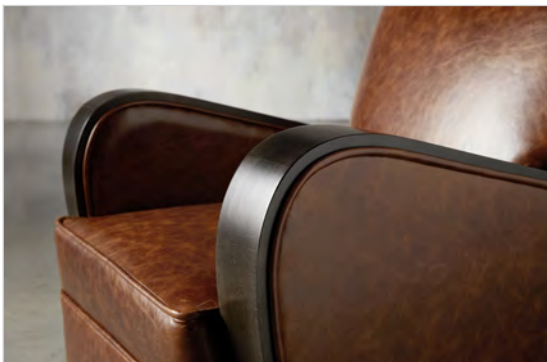

shown in
Banks Natural and Banks Fir

EXUDING SOPHISTICATED, ARTISAN-CRAFTED STYLE

Our Delaney Chairs are hand-built with frames made in Italy from sustainably sourced hardwood. Stately silhouettes are accentuated by sloping rolled arms topped with steam-bent ash wood and solid wood feet finished in our Fossil brown stain. Expertly tailored upholstery in soft yet durable performance fabrics or rich leather is hand-finished in America to perfectly complement your living spaces.