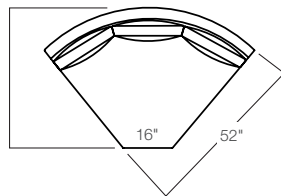

41" L/R-ARM CHAIR

41" w x 40" d x 36" h

1 toss pillow

74" WEDGE

74" w x 40" d x 36" h

2 toss pillows