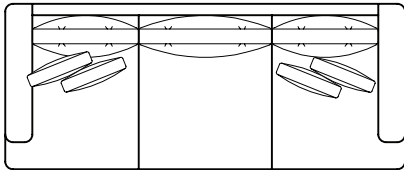

ARHAUS®
your home

EMORY
SLIPCOVERED
SOFA

CAMDEN COLLECTION | MADE IN AMERICA

STOCKED

104" DEEP SOFA

104" w x 46" d x 36" h

also available with 43" depth by
special order

*43" depth sofa only includes
two pillows