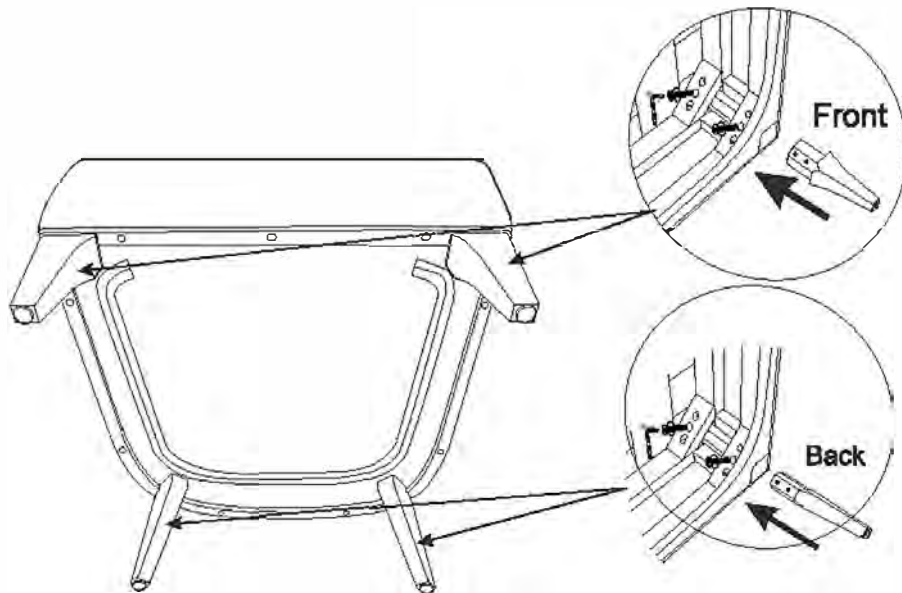

ARHAUS®

your home

ASSEMBLY INSTRUCTION

GEORGINA KF.A1030

Front

X 2

Back

X 2

Screw

X 8

Allen wrench

X 1

Step1: Use screw to install legs with Allen wrench.

Step2: Adjust legs to keep chair level.

Step3: Tighten the screws.