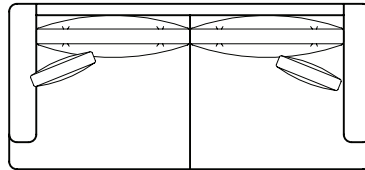

94" DEEP SOFA

94" w x 46" d x 36" h

also available with 43" depth by
special order