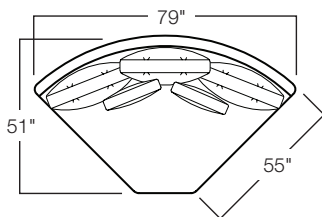

74" SOFA
74" w x 43" d x 36" h
also available with 46" depth by special order

68" ARMLESS SOFA
68" w x 43" d x 36" h

59" CHAISE
59" w x 70" d x 36" h

46" L/R-ARM CHAIR
46" w x 43" d x 36" h

45" STORAGE OTTOMAN
45" w x 26" d x 16" h