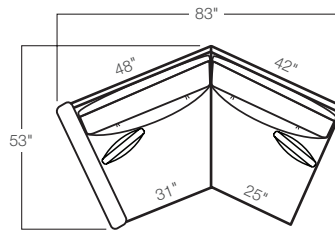

83" L/R-ARM WEDGE

83" w x 53" d x 36" h

2 toss pillows

COCKTAIL OTTOMAN

37" w x 37" d x 17" h

OTTOMAN

32" w x 27" d x 17" h

**Dune Sleeper Sofas include mattresses. Air and Spring mattresses are available by special order. Open frames measure 95" D.