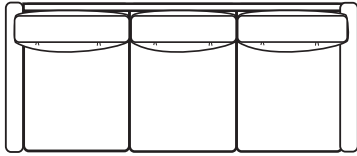

ARHAUS®

your home

BRENTWOOD

PORTFOLIO PLUS COLLECTION

MADE IN AMERICA

92" SOFA*

92" w x 39" d x 36" h

Anilina Cocoa   ZBRLSFS

2 toss pillows with fabric special order