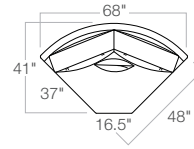

ARHAUS®

your home

BRENTWOOD

PORTFOLIO PLUS COLLECTION

MADE IN AMERICA

AVAILABLE BY SPECIAL ORDER CONTINUED

43" w x 39" d x 36" h

Available as motion reclining chair.

34" w x 39" d x 36" h

1 toss pillow with fabric special order

CORNER WEDGE

68" w x 41" d x 36" h

1 toss pillow with fabric special order

30" w x 24" d x 16" h