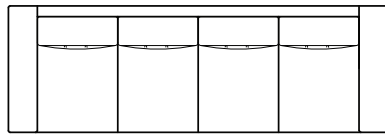

104" SOFA

104" w x 36" d x 37" h