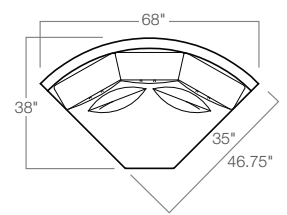

41" L/R ARM
CHAISE
41" w x 67" d x 37" h
1 toss pillow

L/R-ARM WEDGE
79" w x 58" d x 37" h
2 toss pillows

ARMLESS
ANGLED WEDGE
79" w x 58" d x 37" h
2 toss pillows

L/R-ARM CUDDLE
CHAISE
68" w x 50" d x 37" h
2 toss pillows