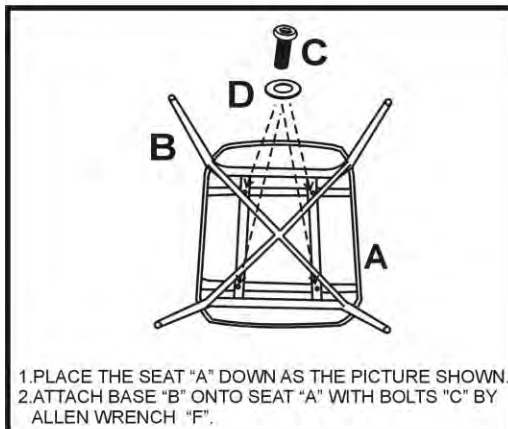

ARHAUS®

your home

ASSEMBLY INSTRUCTION

70MALA18DS – MALAWI DINING SIDE CHAIR

DINING CHAIR

PART LIST		HARDWARE	
A. SEAT	1	C. BOLTS(ϕ 1/4x35mm)	4
B. SEAT BASE	1	D. WASHERS(ϕ 6mm)	4
		E. CAPS FOR BOLTS(ϕ 6mm)	4
		F. ALLEN WRENCH(4mm)	1

ASSEMBLY INSTRUCTION

1. TO PREVENT ANY DAMAGE, PLEASE PUT ALL PARTS ON A SOFT SURFACE DURING ASSEMBLY.
2. EVERY BOLT NEEDS TO BE USED WITH A WASHER.