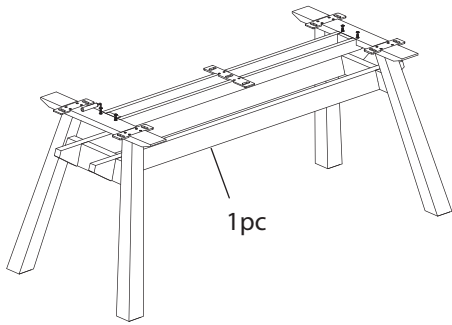

ARHAUS®

your home

ASSEMBLY INSTRUCTION

70RM92RTKT - RUMI 92" RECT DINING TBL KT
70RM78RTKT - RUMI 78" RECT DINING TBL KT

A		M 8 x 20 = 10pcs
B		10pcs
C		10pcs
D		1pc