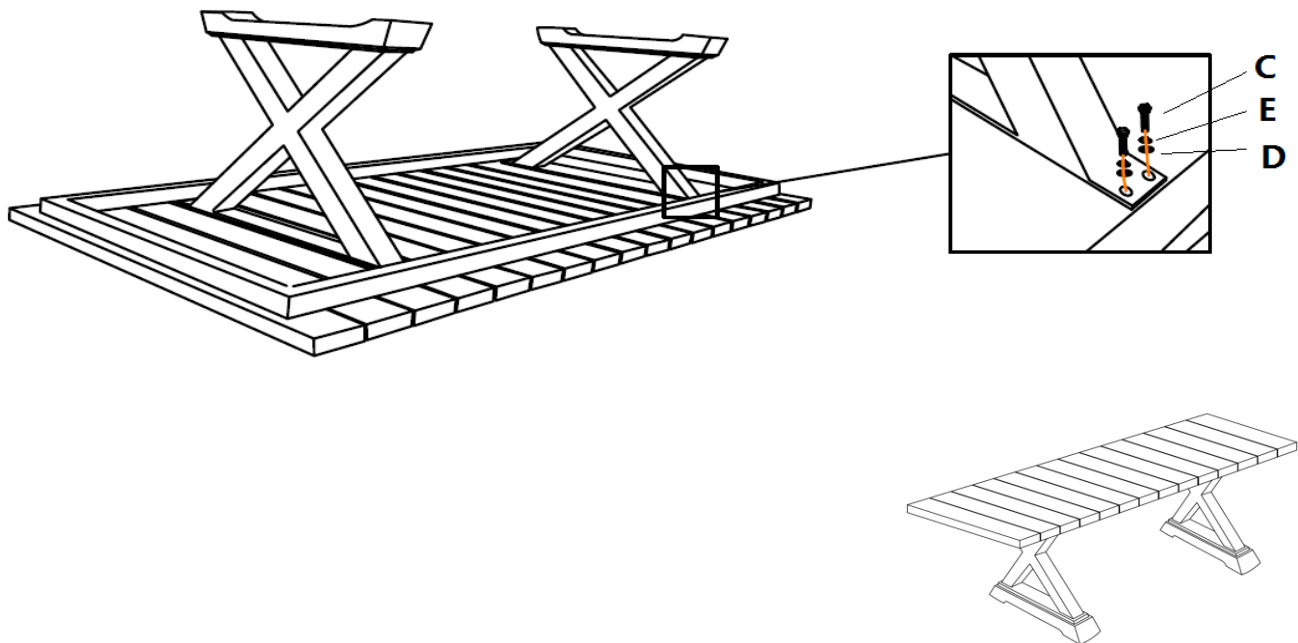

ARHAUS

MONTEGO COFFEE TABLE

ASSEMBLY INSTRUCTIONS

PARTS INCLUDED

A	1	TABLE TOP
B	2	TABLE BASE
C	8	BOLT
D	8	FLAT WASHER
E	8	LOCK WASHER

ASSEMBLY INSTRUCTIONS

1. Carefully unpack the contents in the carton.
2. Turn the table top (A) upside down on a soft clean surface.
3. Attach the two table bases (B) to the table top (A) by aligning the bolt holes on the bases with those on the table top and inserting bolts (C) through lock washers (E) and flat washers (D). Loosely secure with wrench.