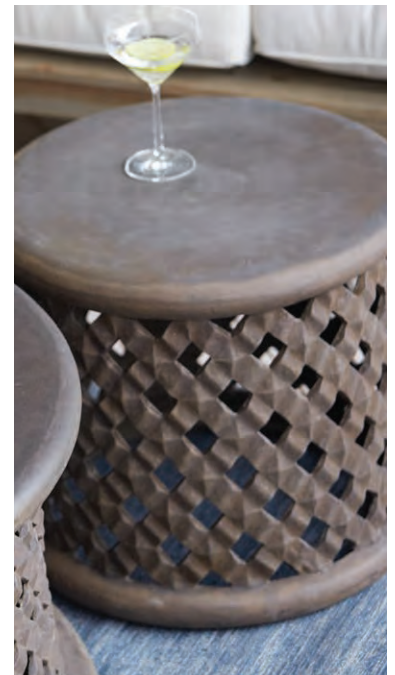

product details

- Tables are sculpted from basket-woven reconstructed stone.
- Reconstructed stone is 65 percent stronger than concrete and 40 percent lighter than stone.
- Finishes are achieved through a series of hand-applied washes.
- As tables dry under the sun, they develop varied tones and textures, resulting in their "unearthed" appearance.
- Tables are lacquered for added protection and a subtle sheen.