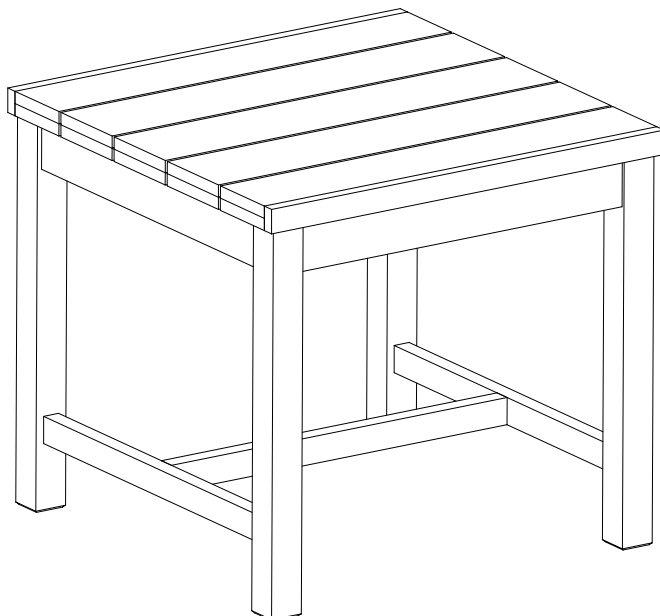

Step 1

Step 2

Step 3

Step 4 (Finish assembly)

ARHAUS®

your home

ASSEMBLY INSTRUCTION

70HM48RDDT - HAMPTONS 48" ROUND DINING TABLE