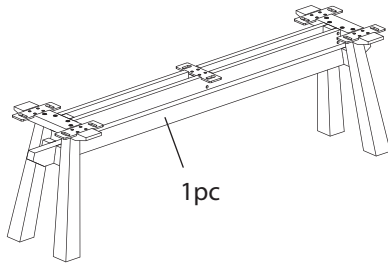

ARHAUS®

your home

ASSEMBLY INSTRUCTION

70RM80BNKT - RUMI 80" DINING BENCH KT

70RM66BNKT - RUMI 66" DINING BENCH KT

A M 8 x 20 = 10pcs

B 10pcs

C 10pcs

D 1pc

Step 1