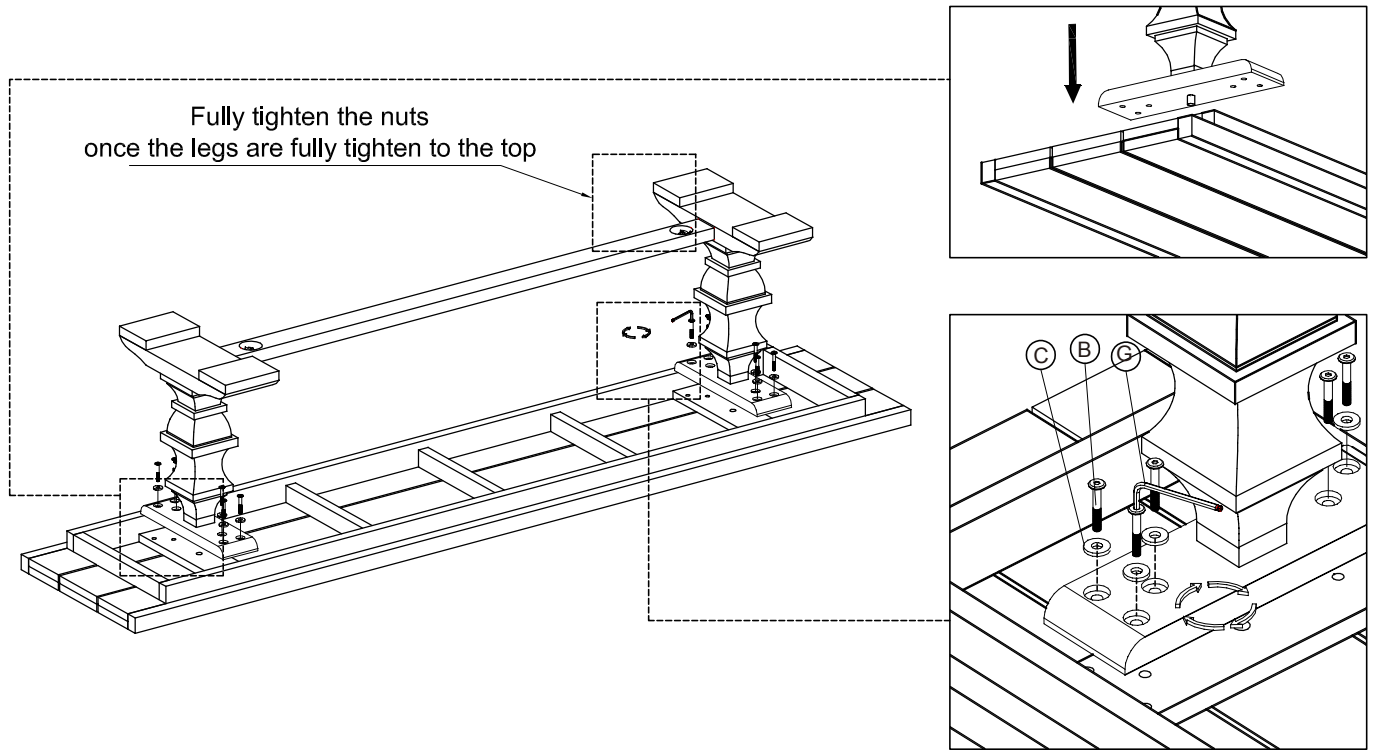

Step 1

Step 2

Step 3 (FINISH ASSEMBLY)