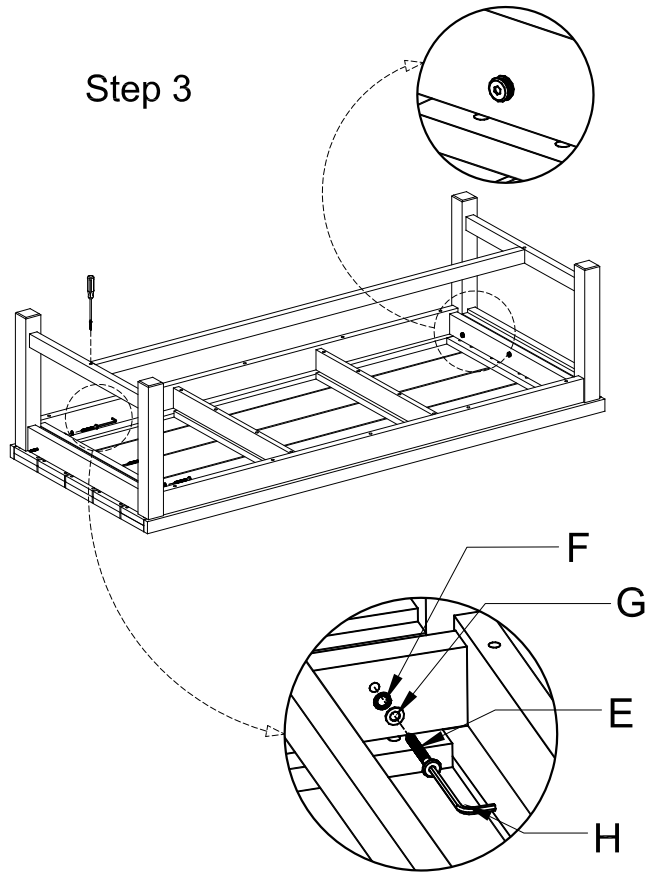

Step 1

Step 2

Step 3

Step 4 (Finish assembly)