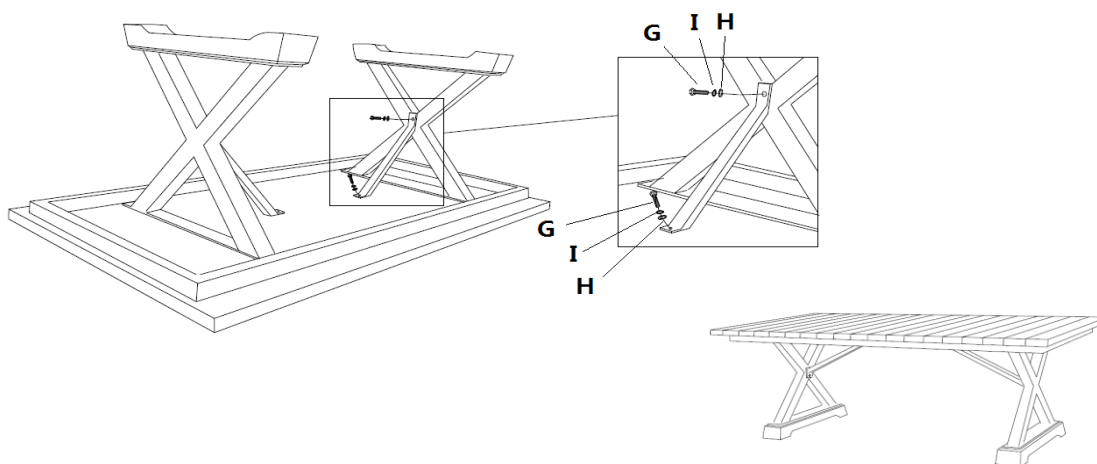

3. Check the alignment of all parts, and adjust if necessary. Once the alignment is correct and all bolts are in place, tighten all bolts with wrench. With the help of another person, carefully turn the table to the upright position.

CARE INSTRUCTIONS

1. Clear periodically by wiping the frame with a soft clean cloth slightly moistened with water. wipe dry
2. Do not use abrasive clean, chemical cleaners, or metal polishes. The metal frame has a protective lacquer finish that could be damaged by chemical or abrasive cleaning agents.

IMPORTANT SAFETY INSTRUCTIONS

1. Do not place heavy objects on the table.
2. Never sit on, stand on or apply heavy pressure to the frame.
3. Do not allow children to play on or round the table.