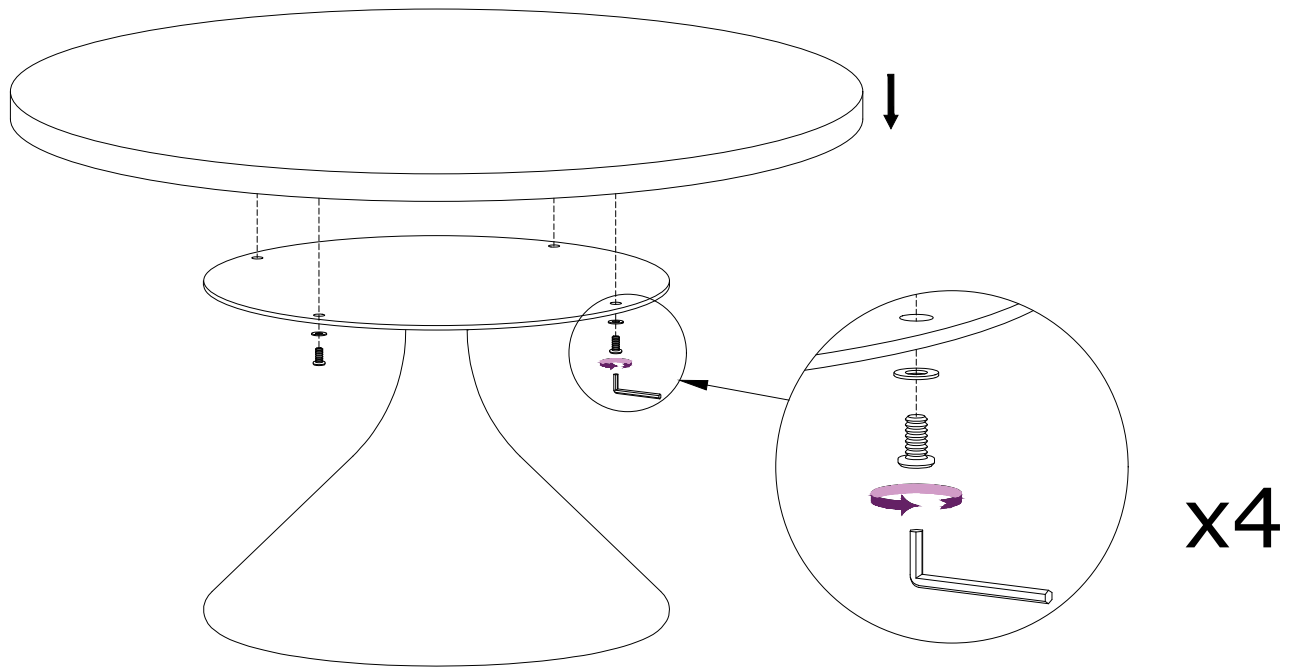

NO.:	Quantity	Accessory
A	4	M8 x 20
B	4	
C	1