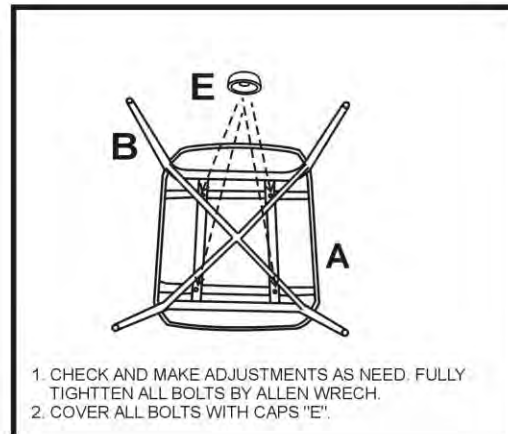

ASSEMBLY INSTRUCTION

1. TO PREVENT ANY DAMAGE, PLEASE PUT ALL PARTS ON A SOFT SURFACE DURING ASSEMBLY.
2. EVERY BOLT NEEDS TO BE USED WITH A WASHER.

Parts Inventory

Super Category	Product ID	Description	Collection	Route	Regular Price	Qty On Hand	Net Avail	Next Avail PO Date
OUTDOOR	91MALAHDW	MALAWI HARDWARE SET	PT-MALAWI	PART	\$15.00	10	10	
OUTDOOR	91MALAWITRAY	MALAWI TRAY TABLE EXTRA TRAY	PT-MALAWI	PART	\$99.00	10	10	