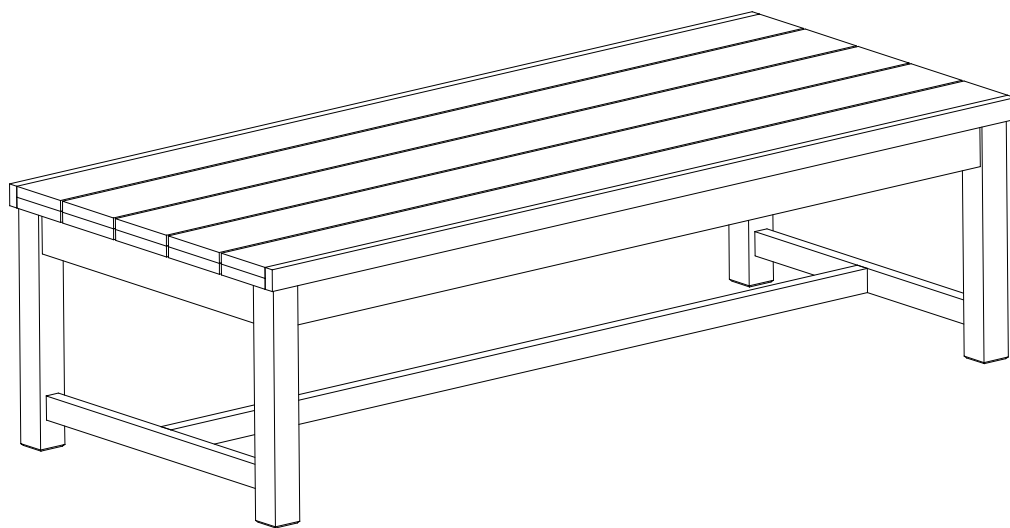

ARHAUS®

your home

ASSEMBLY INSTRUCTION 70HMRCF-HAMPTONS RECT. COFFEE TABLE

1 OF 2

E (M.6 x 50) 6 Pcs	F 6 Pcs	G 6 Pcs	H 1 Pc	I 2 Pcs	J 1 Pc