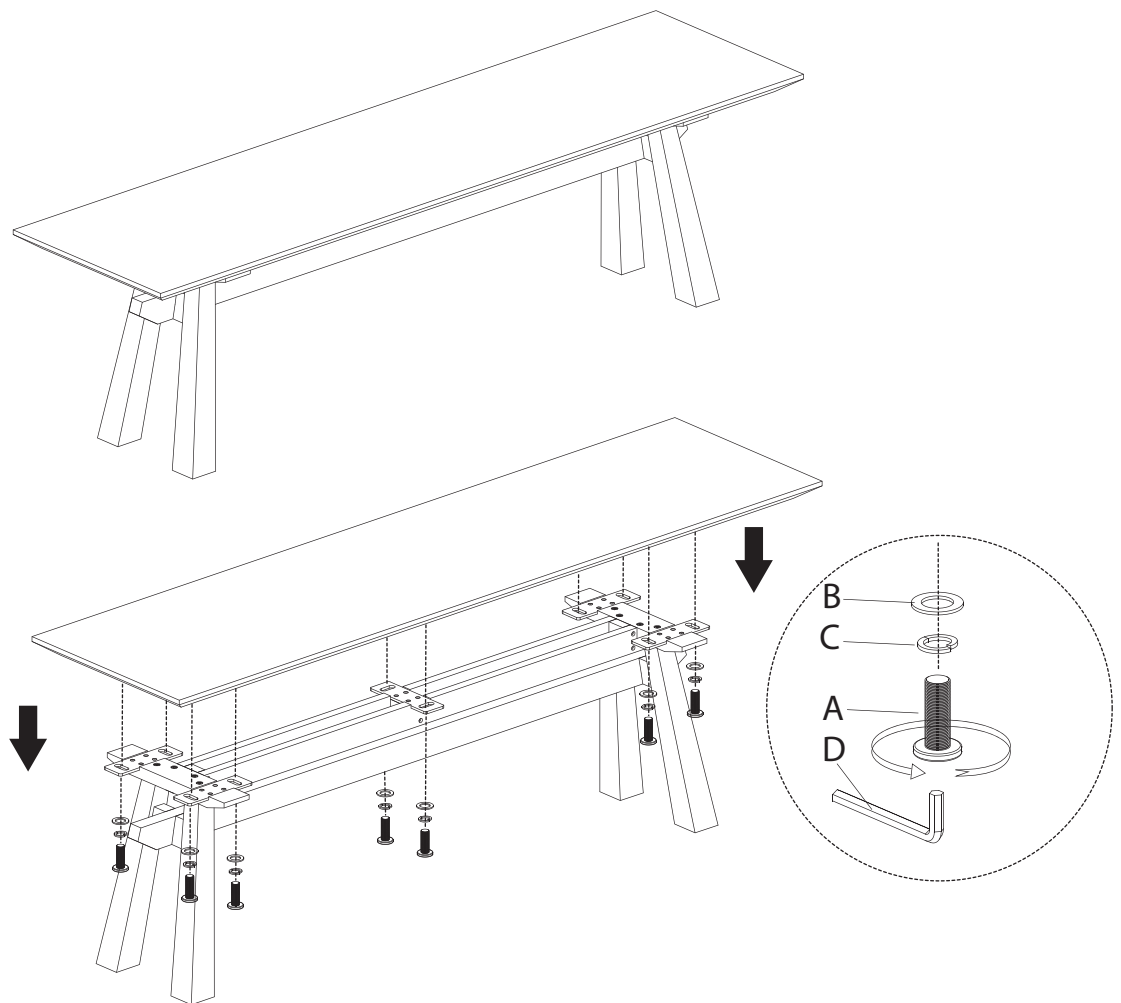

ARHAUS®

your home

ASSEMBLY INSTRUCTION

70RM80BNKT - RUMI 80" DINING BENCH KT

70RM66BNKT - RUMI 66" DINING BENCH KT

A M 8 x 20 = 10pcs

B 10pcs

C 10pcs

D 1pc

Step 1

Step 2: (Finish)