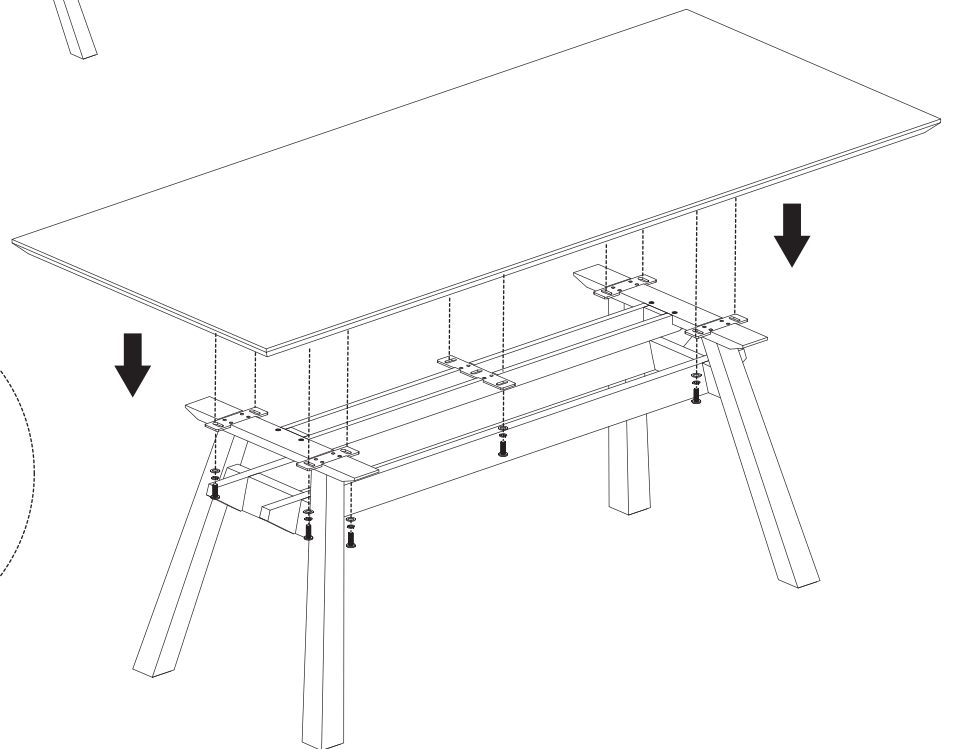

ARHAUS®

your home

ASSEMBLY INSTRUCTION

70RM92RTKT - RUMI 92" RECT DINING TBL KT
70RM78RTKT - RUMI 78" RECT DINING TBL KT

A		M 8 x 20 = 10pcs
B		10pcs
C		10pcs
D		1pc

Step 1:

Step 2: (Finish)