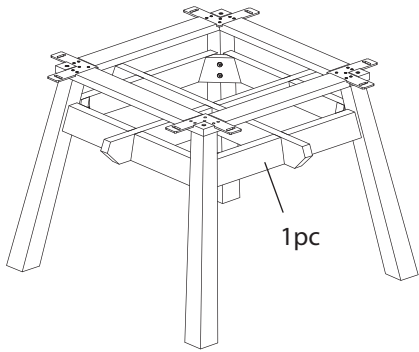

ARHAUS®

your home

ASSEMBLY INSTRUCTION

70RM70RDKT - RUMI 70" ROUND DINING TBL KT

A M 8 x 20 =8pcs

B 8pcs

C 8pcs

D 1pc