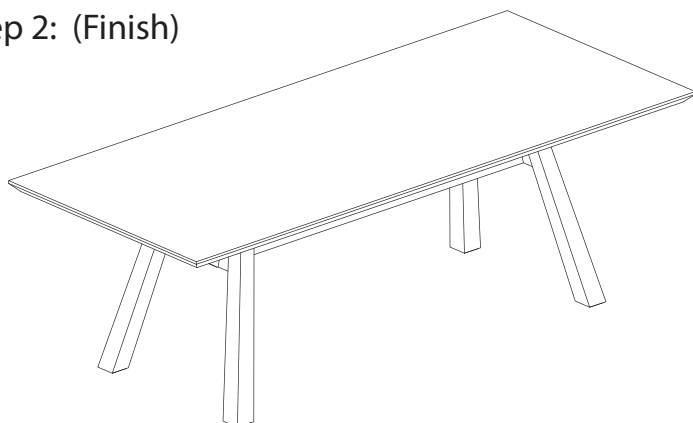

Step 2: (Finish)