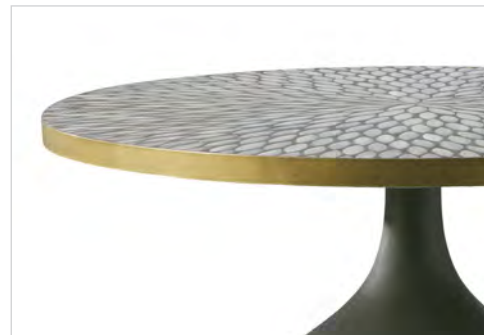

PRODUCT DETAILS

- + Sorrento tabletops feature floral-inspired mosaics handcrafted from inlaid glazed tiles.
- + Table edges feature metal accents finished in a warm brass tone.
- + Table bases are crafted from Glass Fiber-Reinforced Concrete—made by layering high-strength glass fibers and cement to create a lightweight yet exceptionally durable, weather-resistant composite.
- + Concrete composite table bases are reinforced with metal frames for added stability and durability.
- + Finished surfaces are polished, sealed, and coated with a clear polyurethane topcoat for added protection against scratching and staining.
- + Due to the inherent variety found in each piece, no two Sorrento tabletops will appear exactly alike. Variations in pattern, color, and texture make each piece truly one-of-a-kind.
- + Inherent variations along with natural imperfections—like surface cracks from finishing or non-structural hairline cracks due to age and exposure—will add character to your piece without affecting its integrity, quality, or performance.
- + Keep your furniture looking its best. Visit arhaus.com or speak to any Arhaus Design Consultant for care recommendations.