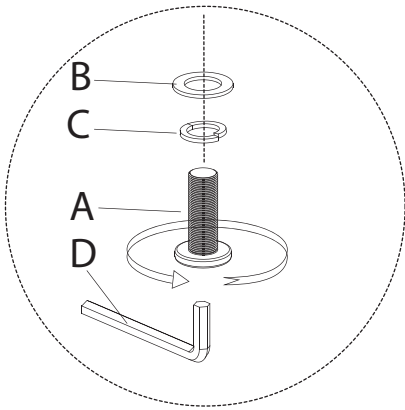

ARHAUS®

your home

ASSEMBLY INSTRUCTION

70RM70RDKT - RUMI 70" ROUND DINING TBL KT

A M 8 x 20 =8pcs

B 8pcs

C 8pcs

D 1pc

Step 1:

Step 2: (Finish)