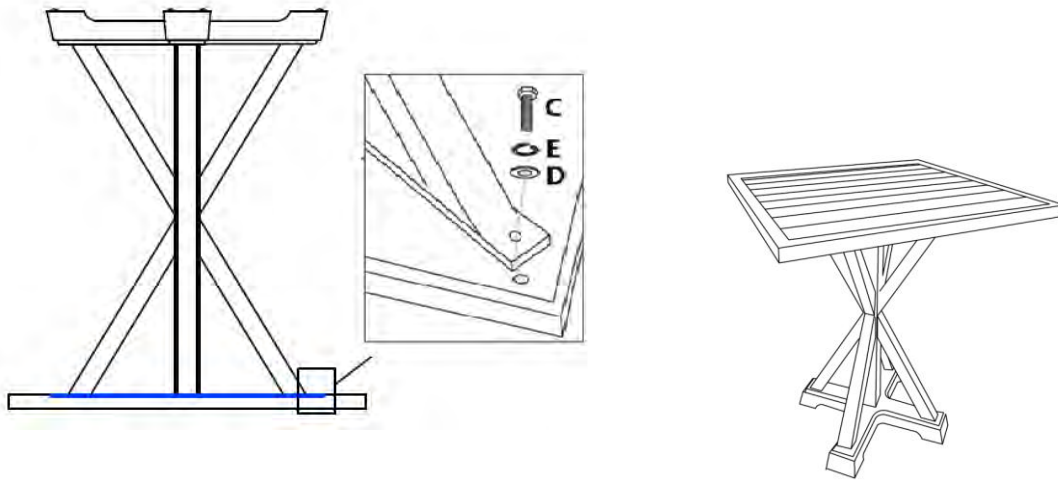

ARHAUS

MONTEGO SQUARE BAR TABLE

ASSEMBLY INSTRUCTIONS

PARTS INCLUDED

A	1	TABLE TOP
B	1	BASE
C	4	BOLT
D	4	FLAT WASHER
E	4	LOCK WASHER

ASSEMBLY INSTRUCTIONS

1. Carefully unpack the contents in the carton.
2. Turn the table top(A) upside down on a soft clean surface.
3. Attach the table base(B) to the table top(A) with bolt(C) through flat washer(D) and lock washer(E). Check alignment then tighten the bolts.