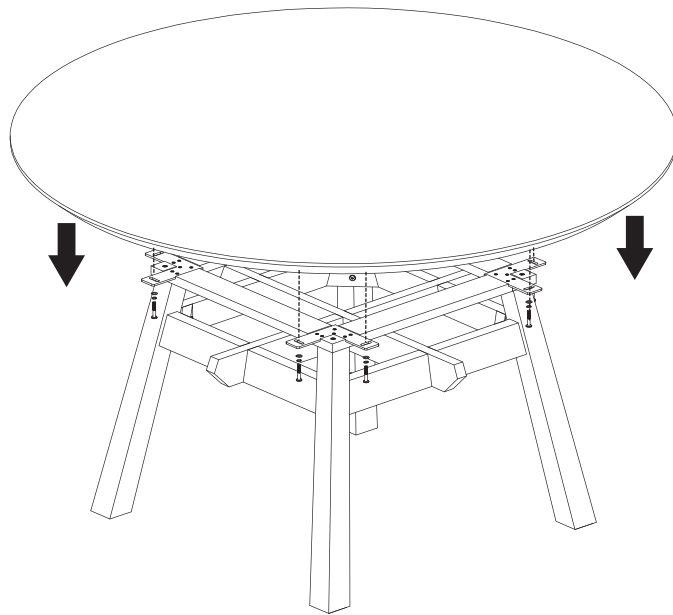

ARHAUS®

your home

ASSEMBLY INSTRUCTION

70RM70RDKT - RUMI 70" ROUND DINING TBL KT

A M 8 x 20 =8pcs

B 8pcs

C 8pcs

D 1pc

Step 1:

Step 2: (Finish)