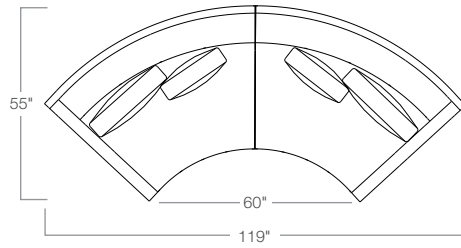

ARHAUS®

your home

2-Piece Sectional
119" w x 55" d x 33" h