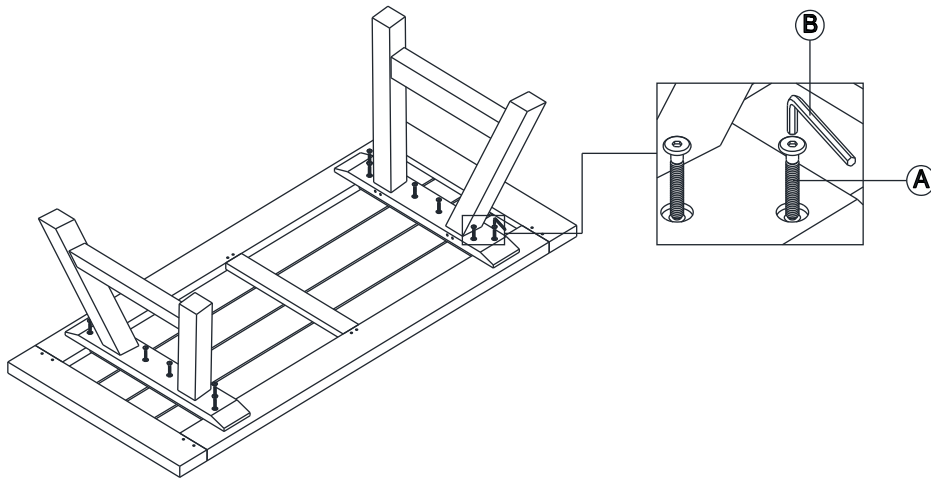

Step 1

Step 2

Step 3(FINISH ASSEMBLY)