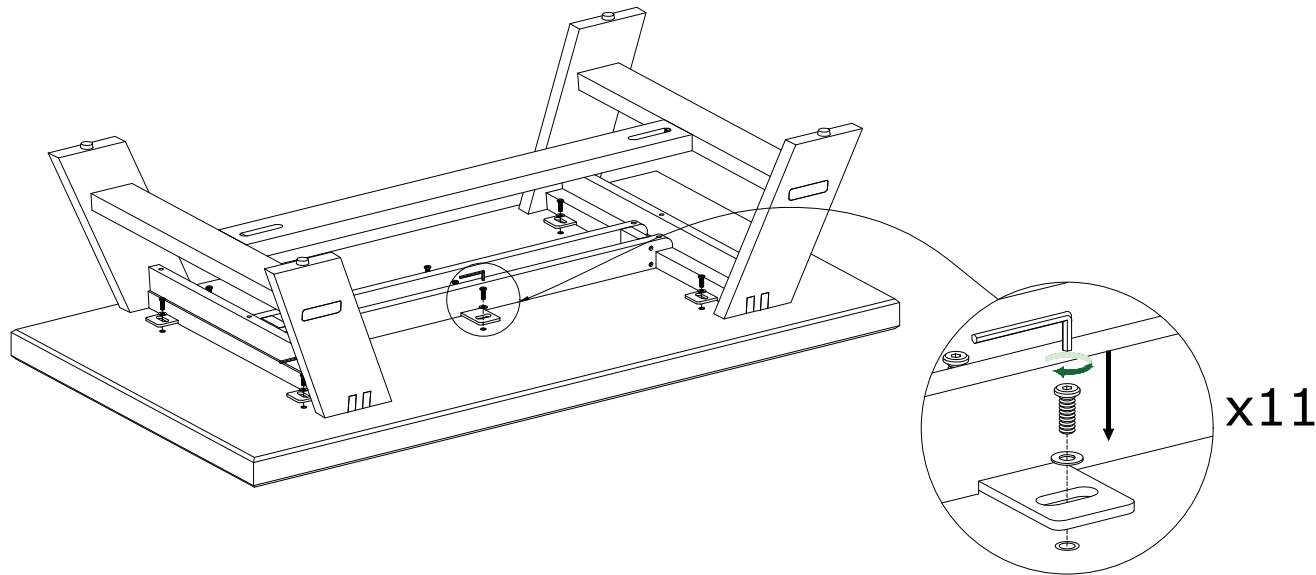

NEED HELP?

Visit a store, call **866.427.4287**, or **live chat** with our Design Team to learn more.

NO.:	Quantity	Accessory
A	11	 M8 x 20
B	11	 M8
C	1	

OUTDOOR PARTS SKUS

CATEGORY	SKU	DESCRIPTION	STATUS	COLLECTION	ROUTE
OUTDOOR	91BRISBSHDW	BRIS COF TBL BS ASSEMHDW - 1 1 SET	A	PT-BRISBAN	PART
OUTDOOR	91BRISBSLVL	BRIS COF TBL BS LEVELR - 4 SET OF 4/ADJ M6 25MM RD	A	PT-BRISBAN	PART
OUTDOOR	91BRISTPHDW	BRIS COF TBL TP ASSEMHDW - 1 12 M8 BOLTS/12 M8 WASH/1 A.KEY	A	PT-BRISBAN	PART