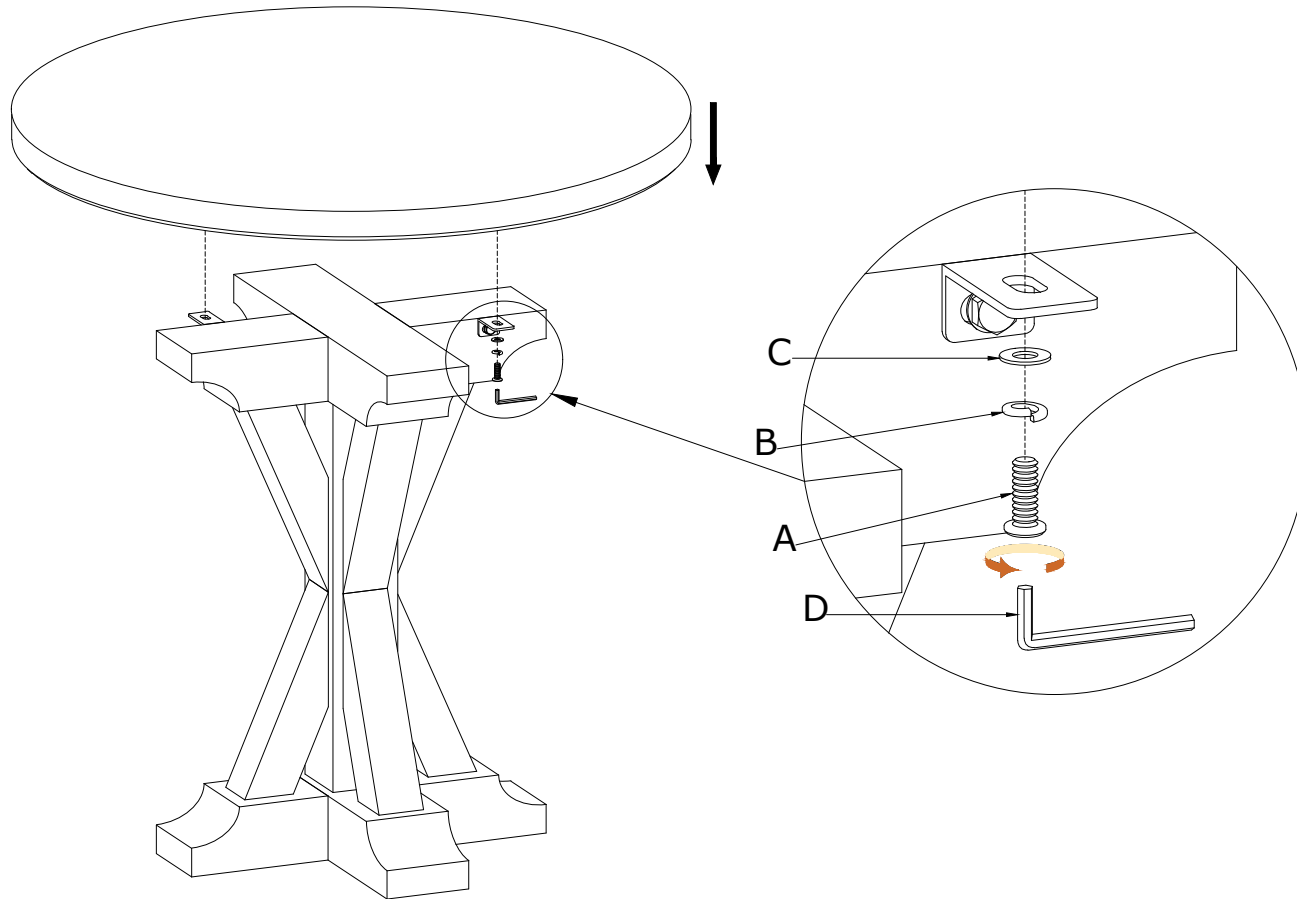

ARHAUS®

your home

70BR36RNDKT2, BOURDEAUX 36" RD BISTRO KIT

Assembly Instruction

NO.:	Quantity	Accessory
A	2	M8 x 20
B	2	
C	2	M8
D	1