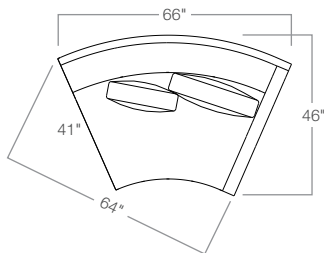

ARHAUS®

your home

2-Piece Sectional
119" w x 55" d x 33" h

3-Piece Sectional
148" w x 69" d x 33" h

Left-Arm Sofa
66" w x 41" d x 33" h

Armless Wedge
62" w x 41" d x 33" h

Right-Arm Sofa
66" w x 41" d x 33" h