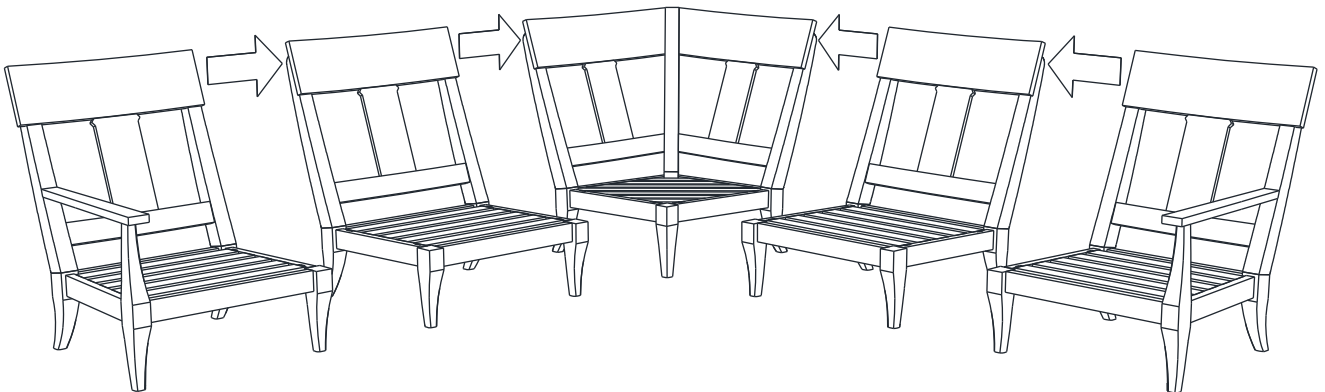

ARHAUS®

your home

ASSEMBLY INSTRUCTION ADONESE MODULAR

A

CONNECTOR
2pcs

Step 1