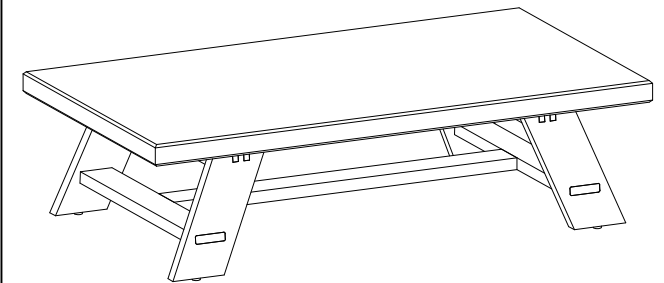

NEED HELP?

Visit a store, call **866.427.4287**, or **live chat** with our Design Team to learn more.

NO.:	Quantity	Accessory
A	11	 M8 x 20
B	11	 M8
C	1	

OUTDOOR PARTS SKUS

CATEGORY	SKU	DESCRIPTION	STATUS	COLLECTION	ROUTE
OUTDOOR	91BRISBSHDW	BRIS COF TBL BS ASSEMHDW - 1 1 SET	A	PT-BRISBAN	PART
OUTDOOR	91BRISBSLVL	BRIS COF TBL BS LEVELR - 4 SET OF 4/ADJ M6 25MM RD	A	PT-BRISBAN	PART
OUTDOOR	91BRISTPHDW	BRIS COF TBL TP ASSEMHDW - 1 12 M8 BOLTS/12 M8 WASH/1 A.KEY	A	PT-BRISBAN	PART