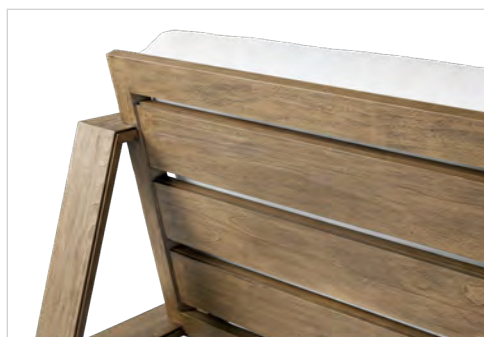

PRODUCT DETAILS

- + This collection is crafted from sustainably harvested teak wood, selected for its natural beauty and durability.
- + Teak hardwood contains natural oils that repel insects, prevent drying, and resist moisture. Teak is also resistant to fungal decay, rotting, and warping due to temperature or humidity.
- + Artisan-crafted finishes are applied by hand, using pigment and a wire brush to create subtly distressed appearances.
- + Small imperfections may expose underlying teak wood. If left uncovered, finishes will gradually fade after a season of use. Exposed teak will gradually acquire a beautiful silvery-grey patina (typical of untreated teak wood), adding unique character to your piece.
- + Outdoor cushions made in Mexico are mold- and mildew resistant; sustained by an outdoor elastic support systems for added resiliency. Cushions will cradle your body in lasting comfort.
- + Lofty, zippered outdoor cushions are padded with high-resiliency, antimicrobial foam covered in weather-resistant Sunbrella® or Inside Out® performance fabric.
- + Dense foam padding enables high elasticity, providing ideal support and distributing pressure across cushion surfaces—helping seats bounce back from heavy use.
- + Polyester fibers encase foam cushion cores to provide additional comfort.