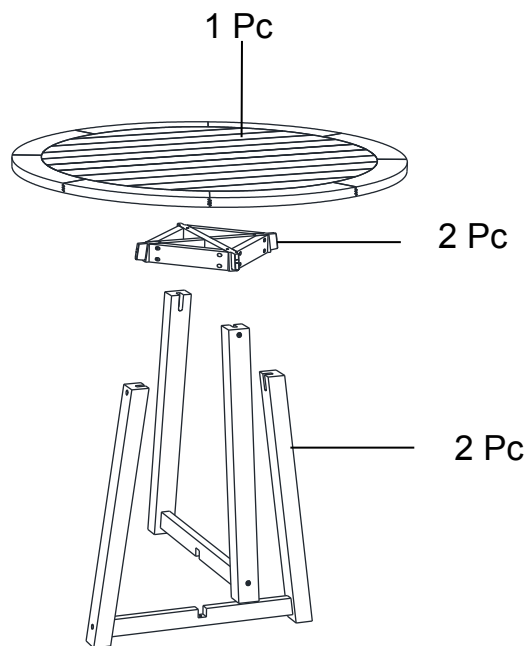

ARHAUS®

your home

ASSEMBLY INSTRUCTION

70ADONES42RD – ADONES 42" ROUND BISTRO TABLE