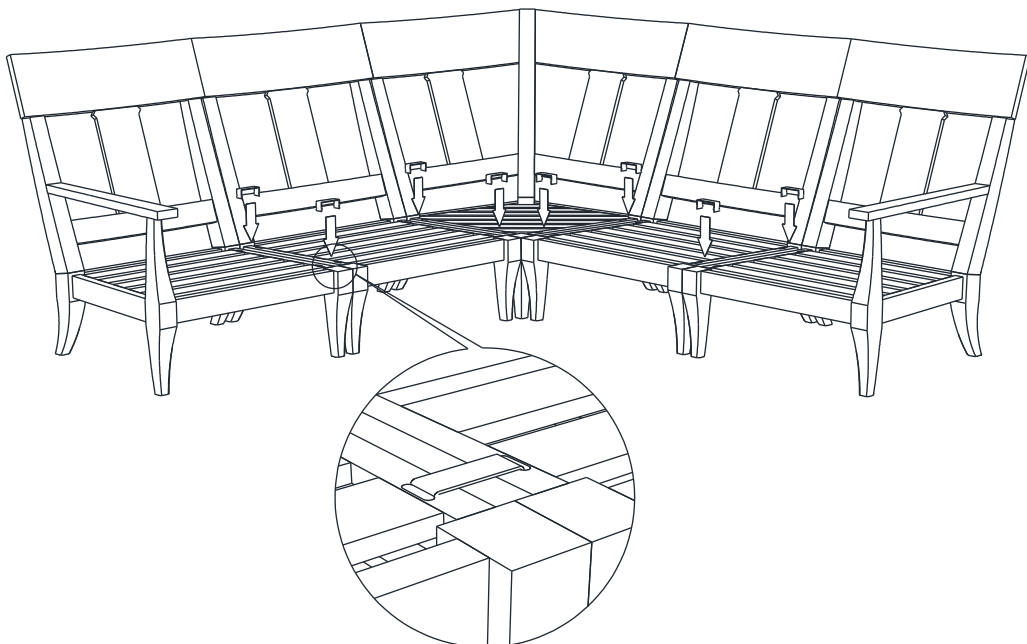

CONNECTOR
2pcs

Step 1

Step 2

1 OF 1

OUTDOOR PARTS SKUS

CATEGORY	SKU	DESCRIPTION	STATUS	COLLECTION	ROUTE
OUTDOOR	91ADNBARHDW	ADONES 36" BAR ASSEMHDW - 1 1 SET	A	PT-ADONES	PART
OUTDOOR	91ADNCTHDW	ADONES 36" CNT ASSEMHDW - 1 1 SET	A	PT-ADONES	PART
OUTDOOR	91ADN54HDW	ADONES 54" DINTBL ASSEMHDW - 1 1 SET	A	PT-ADONES	PART
OUTDOOR	91ADN58BNHDW	ADONES 58" DIN BN ASSEMHDW - 1 1 SET	A	PT-ADONES	PART
OUTDOOR	91ADN60HDW	ADONES 60" DINTBL ASSEMHDW - 1 1 SET	A	PT-ADONES	PART
OUTDOOR	91ADN70BNHDW	ADONES 70" DIN BN ASSEMHDW - 1 1 SET	A	PT-ADONES	PART
OUTDOOR	91ADN72HDW	ADONES 72" DINTBL ASSEMHDW - 1 1 SET	A	PT-ADONES	PART
OUTDOOR	91ADN82BNHDW	ADONES 82" DIN BN ASSEMHDW - 1 1 SET	A	PT-ADONES	PART
OUTDOOR	91ADN84HDW	ADONES 84" DIN TBL ASSEM HDW 1 SET	A	PT-ADONES	PART
OUTDOOR	91ADN96HDW	ADONES 96" DINTBL ASSEMHDW - 1 1 SET	A	PT-ADONES	PART
OUTDOOR	91ADNCFHDW	ADONES COFFE TBL ASSEM HDW - 1 1 SET	A	PT-ADONES	PART
OUTDOOR	91ADCFENBNFT	ADONES COFFEE/END GLIDE - 4 60MM SQ	A	PT-ADONES	PART
OUTDOOR	91ADCFENBNLV	ADONES COFFEE/END LEVELR - 1 ADJ M8 DIA 25MM	A	PT-ADONES	PART
OUTDOOR	91ADNDTCAP	ADONES DIN TBL UMBREL CAP - 1	A	PT-ADONES	PART
OUTDOOR	91ADDTBNLVL	ADONES DIN TBLBENCH LEVELR - 4 ALL SIZES / ADJ M6 DIA 25MM	A	PT-ADONES	PART
OUTDOOR	91ADN84RDFT	ADONES DINING BENCH GLIDE - 4 ALL SIZES / 70MM SQ	A	PT-ADONES	PART
OUTDOOR	91ADNENDHDW	ADONES END TABLE ASSEM HDW - 1 1 SET	A	PT-ADONES	PART
OUTDOOR	91ADNLGDSFT	ADONES LCH/DA/DS GLIDE - 4 25MM RD/LCH/DA/DS/BS/CS/CHS/OT	A	PT-ADONES	PART
OUTDOOR	91ADNTGDSFT	ADONES RECT D TABLE GLIDE - 1 ALL SIZES / 90MM SC	A	PT-ADONES	PART
OUTDOOR	91ADNSECCNCT	ADONES SECTIONAL CONNECTOR - 1 ALL COMPONENTS	A	PT-ADONES	PART
OUTDOOR	91ADLRALCRFT	ADONES SOFA/SECT GLIDE - 1 30MM RD / ALL COMPONENTS	A	PT-ADONES	PART