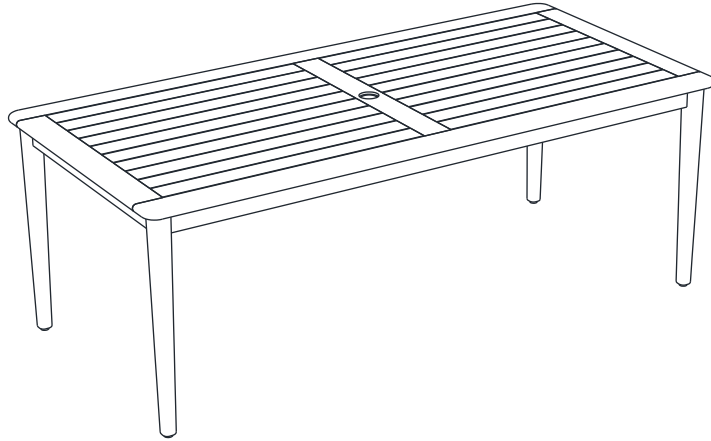

ARHAUS®

your home

ASSEMBLY INSTRUCTION **70CS84RDT – COSTA DINING TABLE 84"**