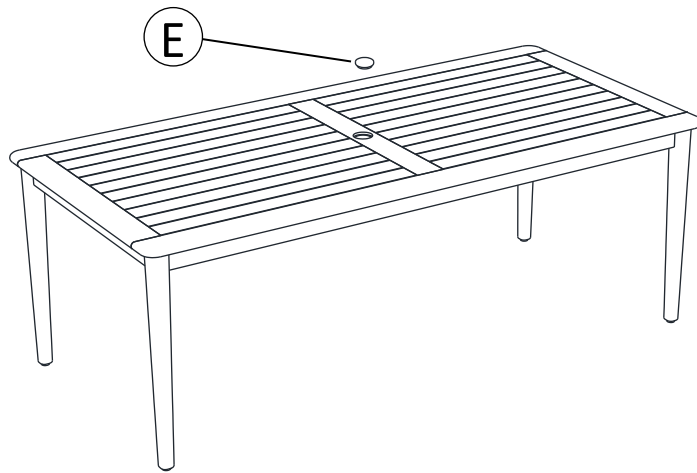

Step 3 (FINISH ASSEMBLY)

2 of 2