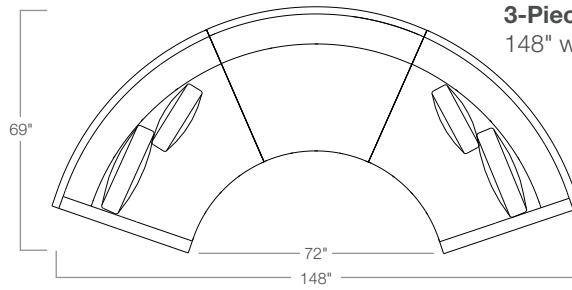

3-Piece Sectional
148" w x 69" d x 33" h