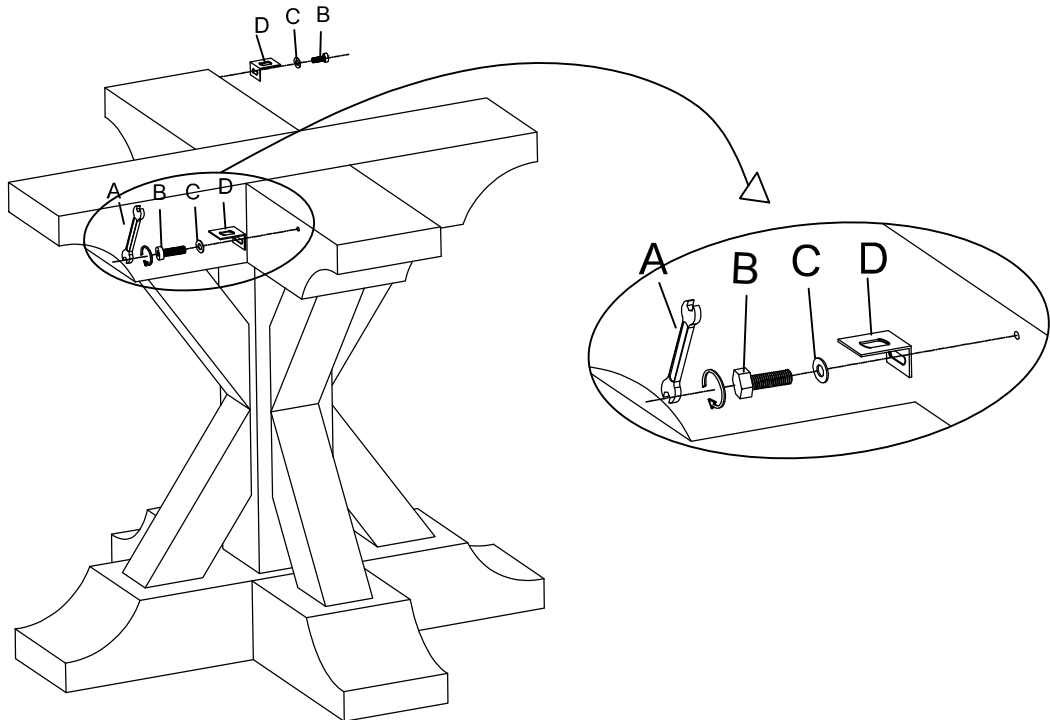

ARHAUS[®]

your home

70BR36RNDKT2, BOURDEAUX 36" RD BISTRO KIT

Assembly Instruction

NO.:	Quantity	Accessory
A	2	 M8 x 20
B	2	
C	2	 M8
D	1	

ASSEMBLY INSTRUCTION

NO.:	HARDWARE LIST	Q'TY
A		1
B		2
C		2
D		2

OUTDOOR PARTS SKUS