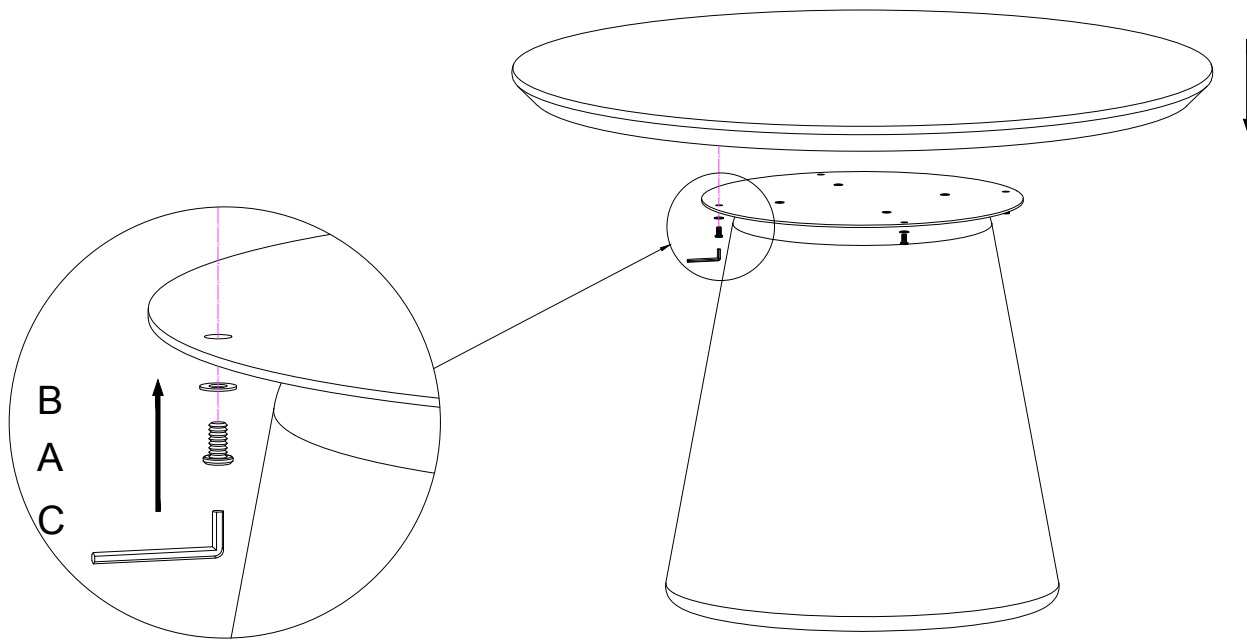

NO.:	Quantity	Accessory
A	4	 M8 x 20
B	4	 M8
C	1	

ARHAUS®

your home

elia

Swivel Chair

41" w x 48" d x 29" h
31620CSOSD

Fabric:
Sealift Denim

your style your way