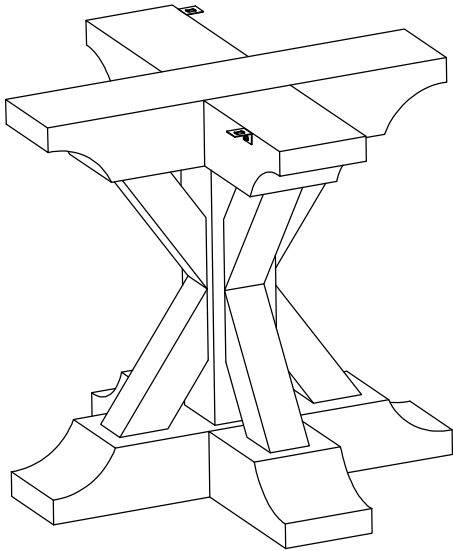

ASSEMBLY INSTRUCTION

NO.:	HARDWARE LIST	Q'TY
A		1
B		2
C		2
D		2