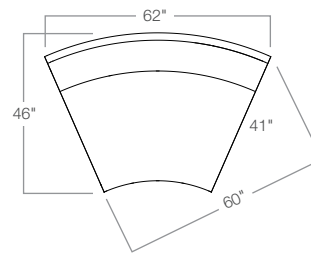

ARHAUS®

your home

2-Piece Sectional
119" w x 55" d x 33" h

3-Piece Sectional
148" w x 69" d x 33" h

Left-Arm Sofa
66" w x 41" d x 33" h

Armless Wedge
62" w x 41" d x 33" h

Right-Arm Sofa
66" w x 41" d x 33" h