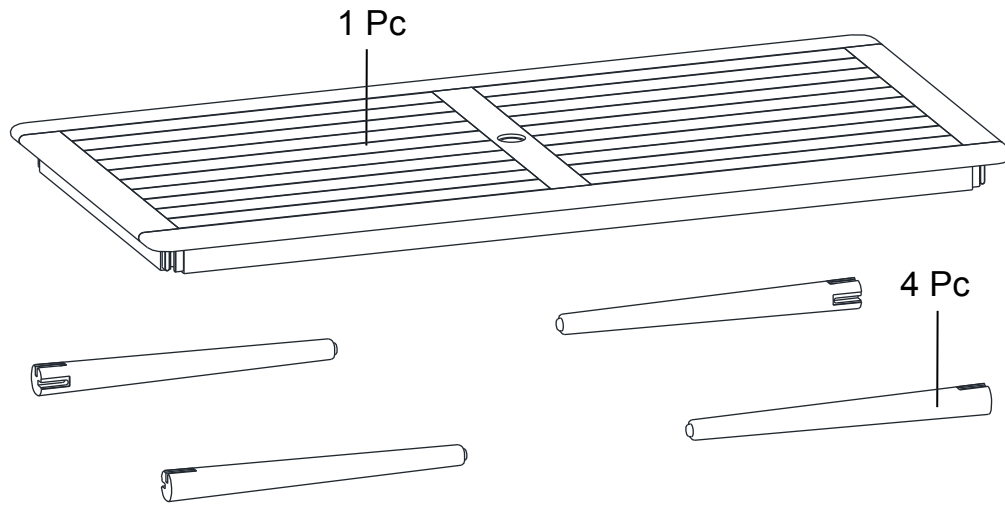

Step 2

Step 3 (FINISH ASSEMBLY)

2 of 2

ARHAUS[®]

your home

ASSEMBLY INSTRUCTION **70CS96RDT – COSTA DINING TABLE 96"**

Step 1

1 of 2