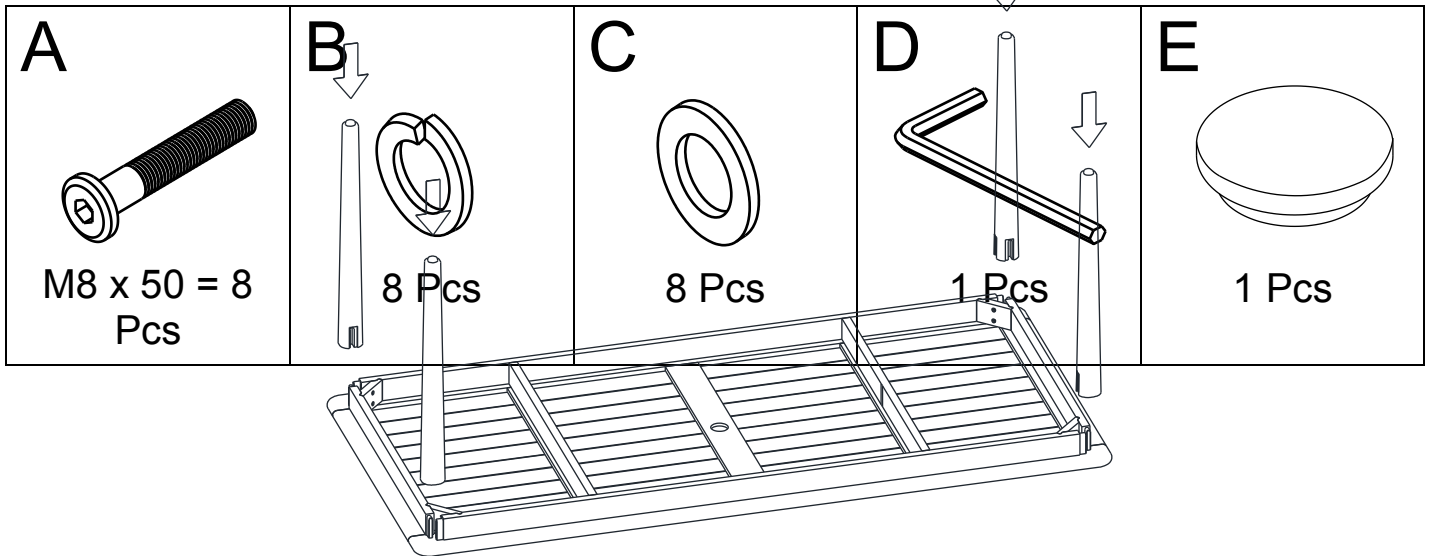

Step 2

Step 3 (FINISH ASSEMBLY)

2 of 2

ARHAUS[®]

your home

ASSEMBLY INSTRUCTION **70CS96RDT – COSTA DINING TABLE 96"**

Step 1

1 of 2