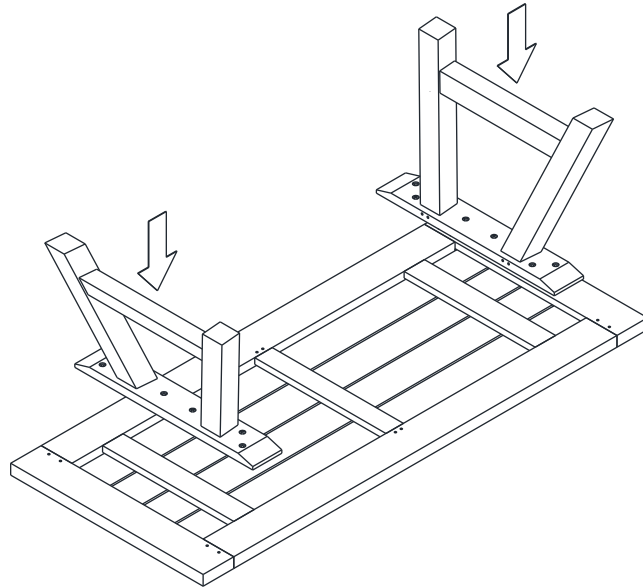

Step 1

Step 2

Step 3(FINISH ASSEMBLY)