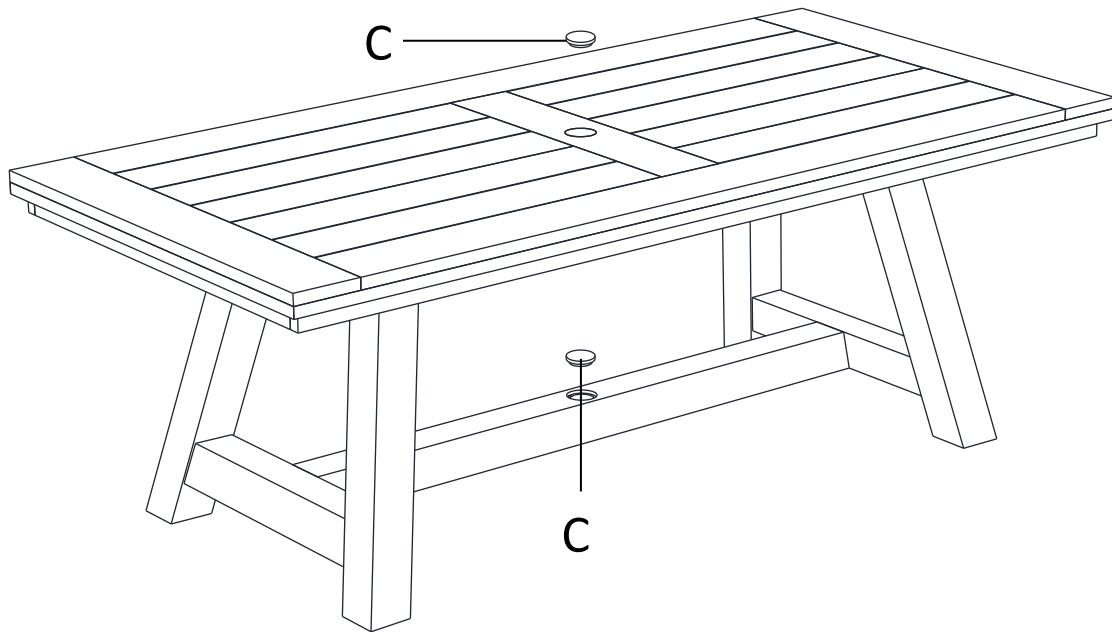

Step 5(FINISH ASSEMBLY)