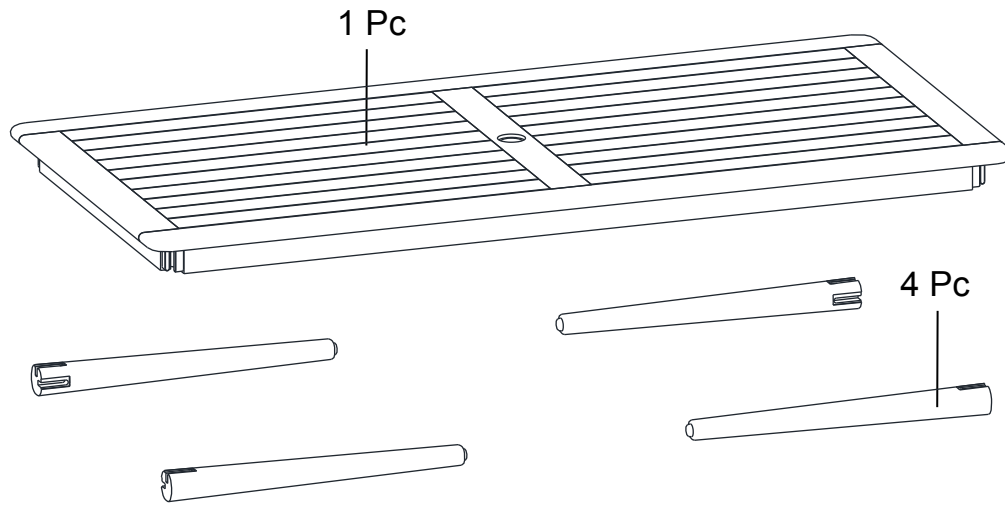

Step 1

Step 2

Step 3 (FINISH ASSEMBLY)

ARHAUS[®]

your home

ASSEMBLY INSTRUCTION **70CS84RDT – COSTA DINING TABLE 84"**

Step 1

1 of 2