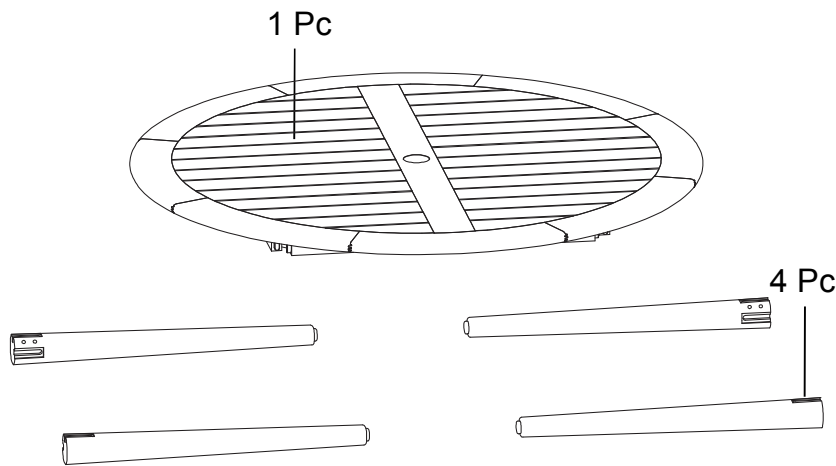

ARHAUS®

your home

ASSEMBLY INSTRUCTION

70COS54RDDT - COSTA 54" ROUND DINING TABLE

70COS70RDDT - COSTA 70" ROUND DINING TABLE

1 of 2

A

M8 x 50 = 8
Pcs

B

8 Pcs

C

8 Pcs

D

1 Pcs

E

1 Pcs