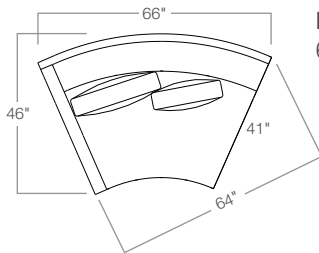

ARHAUS®

your home

2-Piece Sectional
119" w x 55" d x 33" h

3-Piece Sectional
148" w x 69" d x 33" h

Left-Arm Sofa
66" w x 41" d x 33" h

Armless Wedge
62" w x 41" d x 33" h

Right-Arm Sofa
66" w x 41" d x 33" h