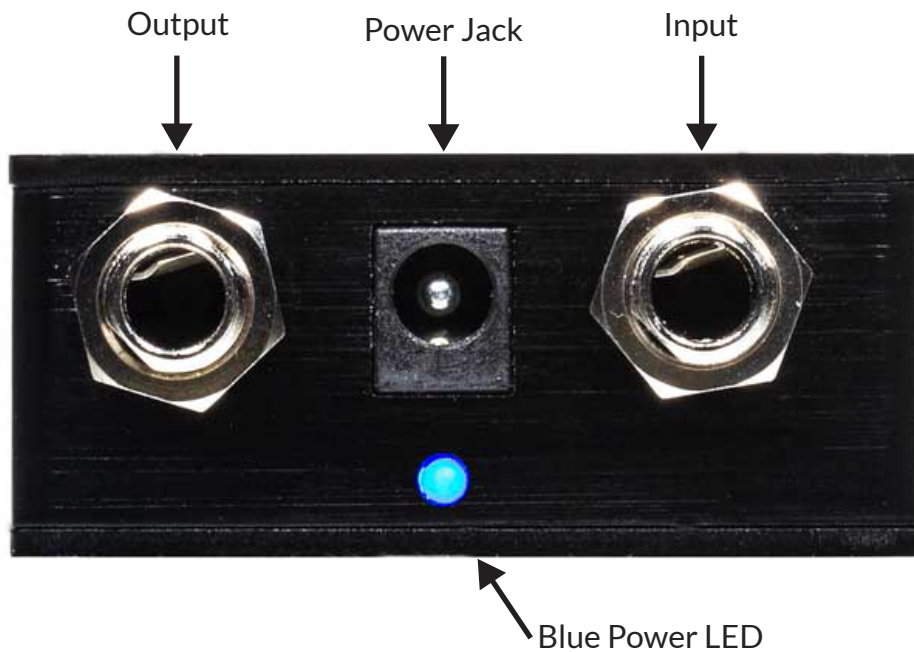

(1) Glory Buffer Guitar Pedal (A)

(1) Throne Room Pedals indoor/outdoor vinyl sticker (black/white) (B)

(1) Welcome card (C)

(A)

(B)

(C)

POWER REQUIREMENTS

Please power this pedal with a power supply meeting the following specifications. Failure to use a proper power supply may cause fatal damage to the pedal. Damage sustained due to an unapproved power supply is not covered under our warranty.

This pedal does not have a bypass state and requires power to function. If power is removed, no signal will pass through.

POWER CONNECTOR	5.5mm X 2.1mm center pin
POLARITY	Center pin negative
VOLTAGE	9-18V DC
CURRENT DRAW	Approx. 10mA @ 9V
RECOMMENDED POWER SUPPLY	Throne Room Pedals 9V 2000mA or Other Isolated Power Supply

Input - Neutrik 1/4" connector.

Output - Neutrik 1/4" connector.

Power Jack - See power requirements (previous page).

Blue Power LED - LED is always on and may be brighter when powered with voltages higher than 9V.