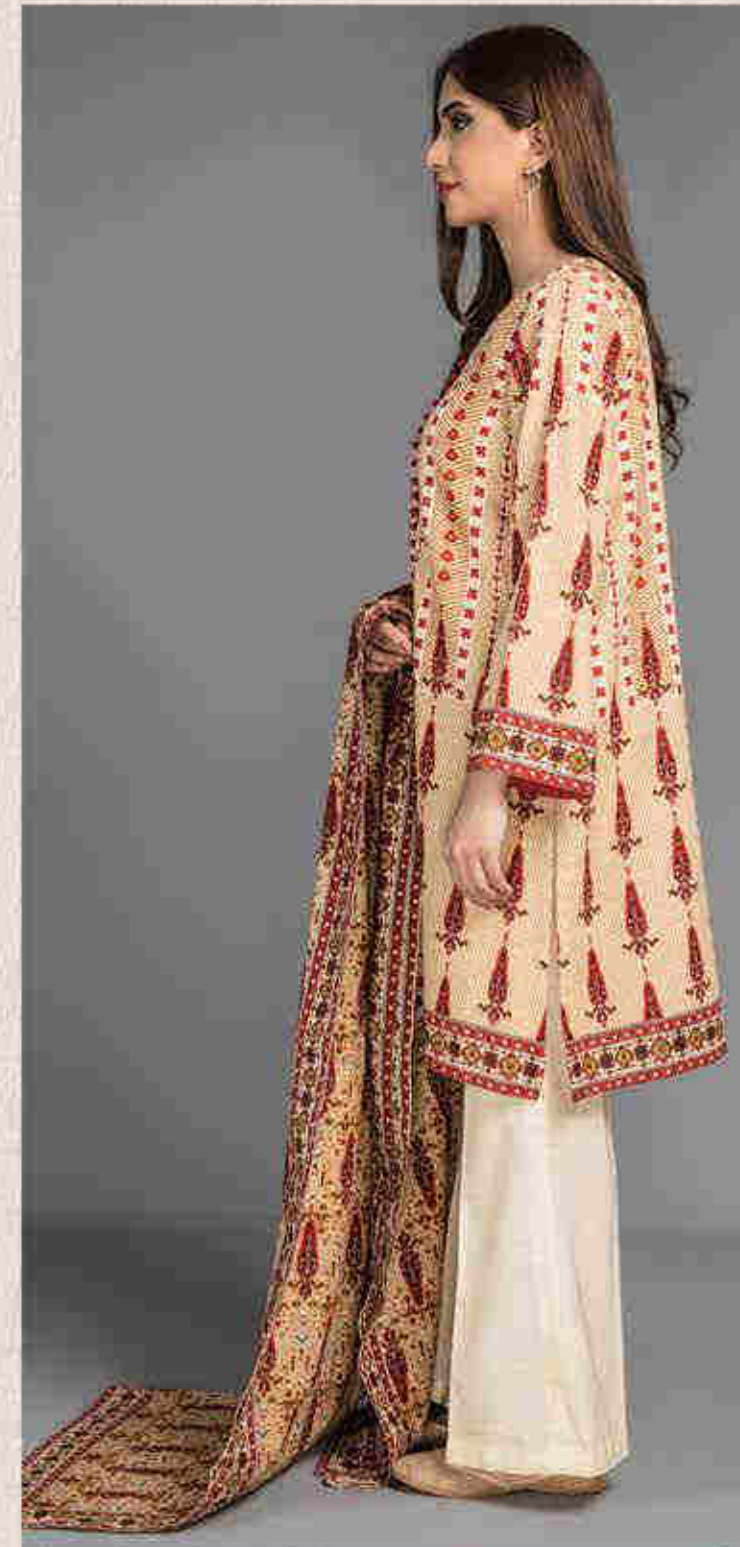

C#3901

Shirt:
Printed WW Khaddar (2.5m)
Shalwar:
Printed Khaddar (2.5m)

C#3872

Shirt:
Printed WW Khaddar (2.5m)
Dupatta:
Printed Khaddar (2.5m)
Shalwar:
Dyed Khaddar (2.5m)