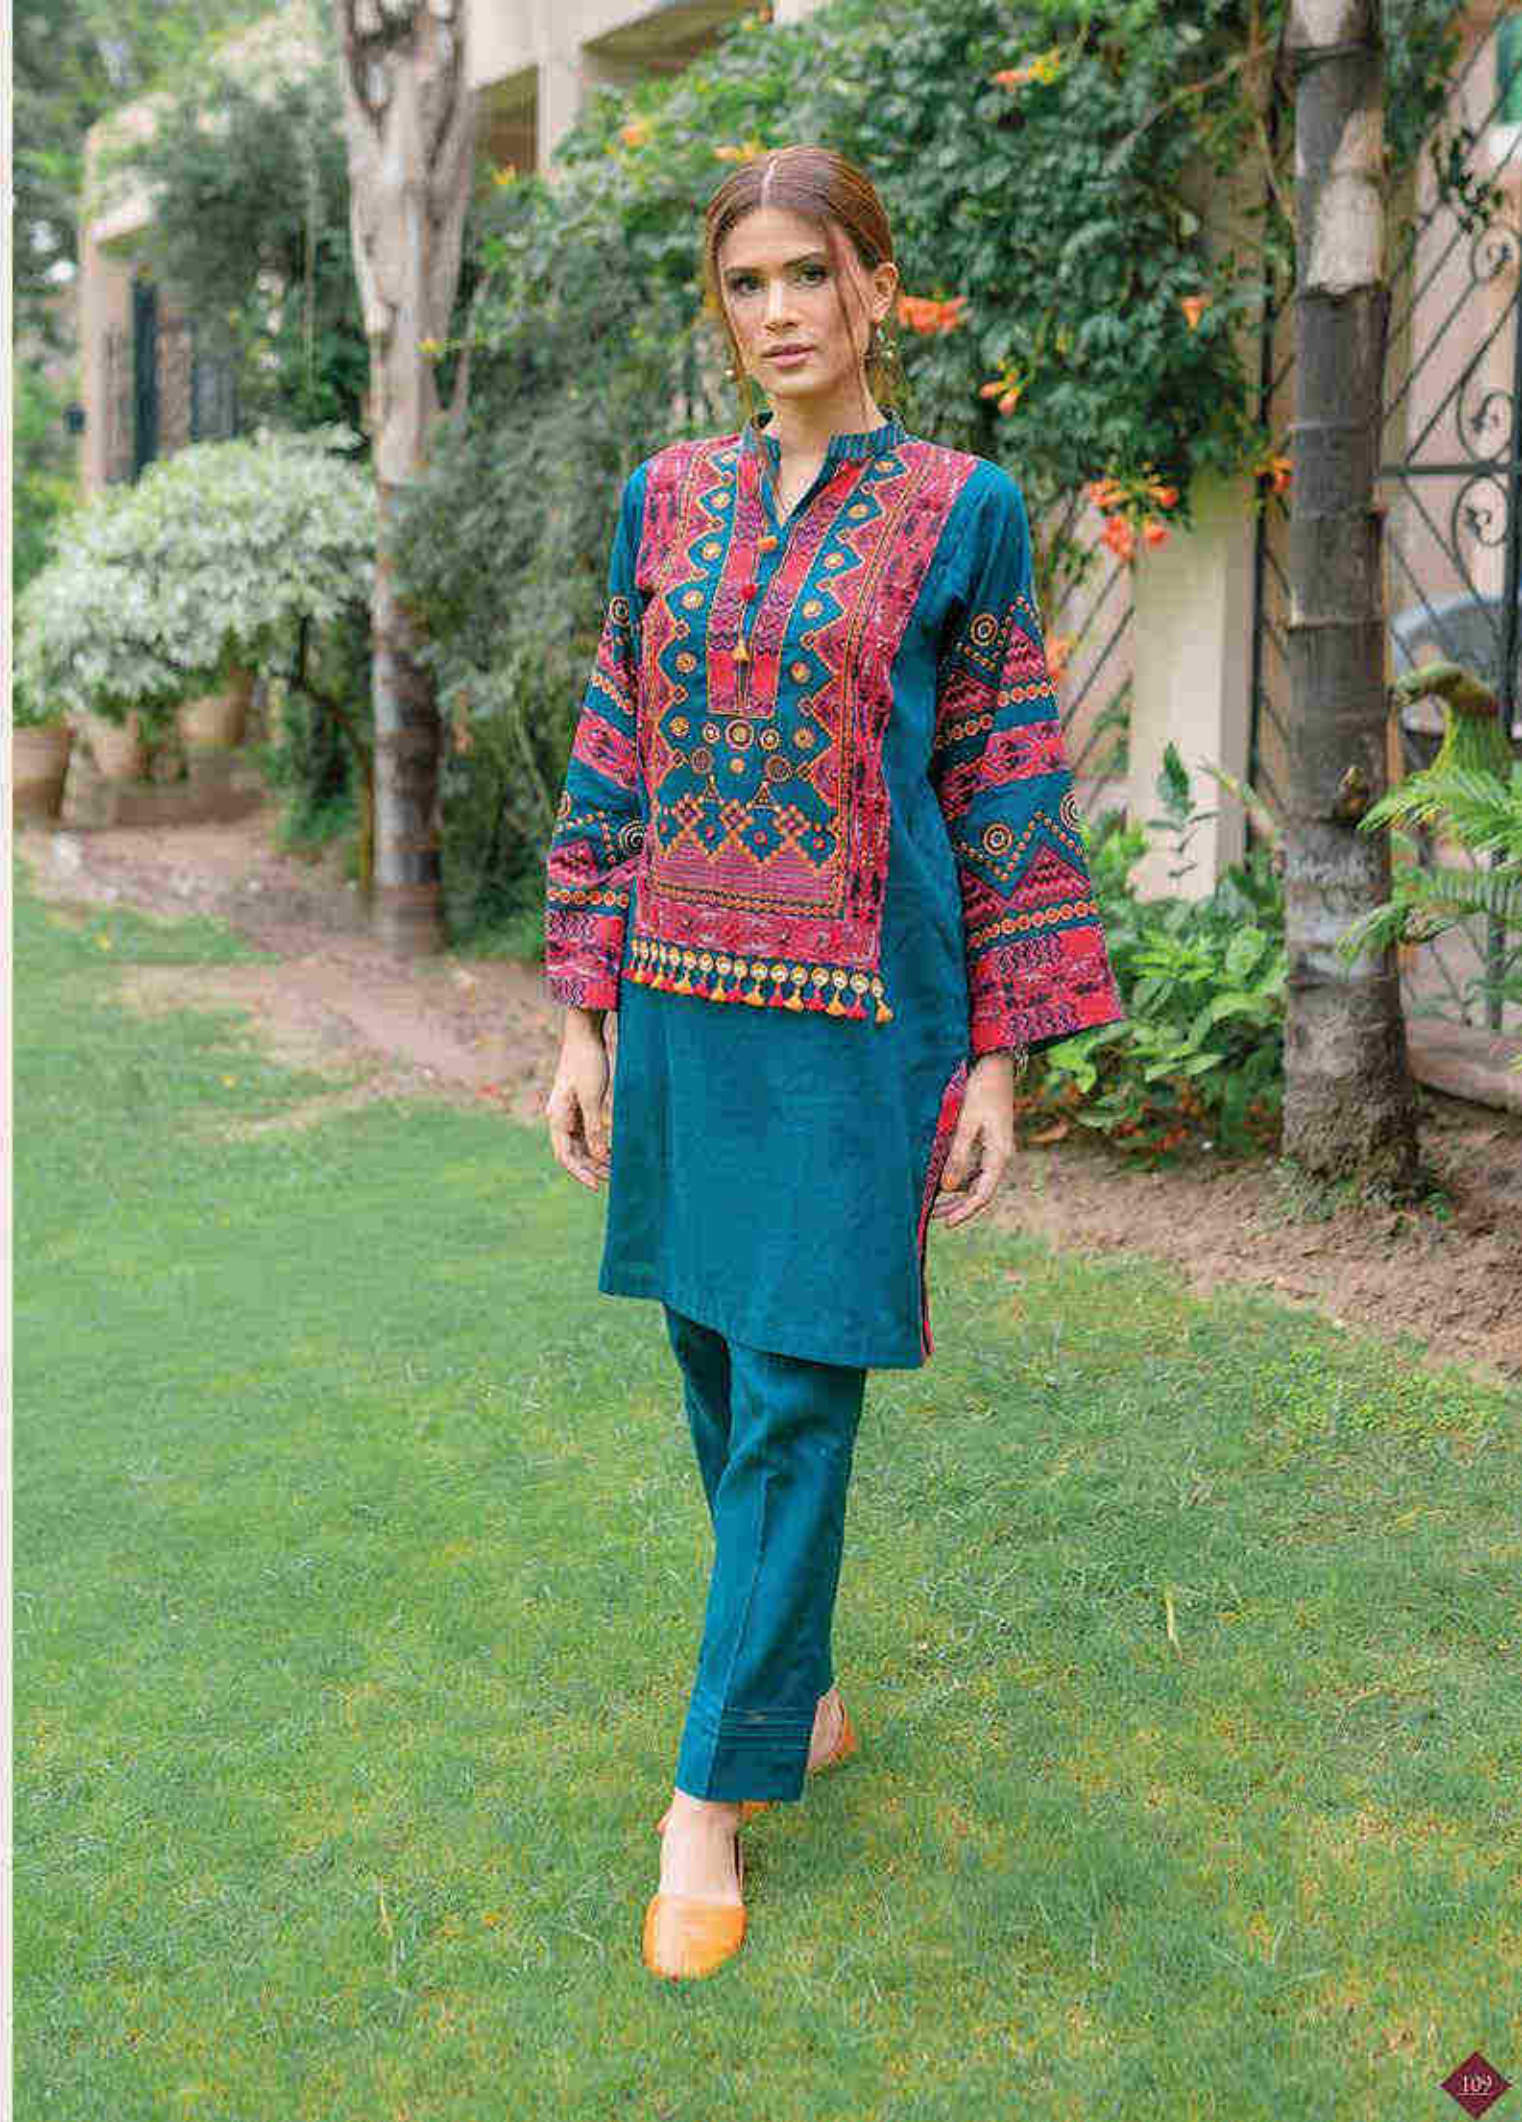

Dyed Khaddar (2.5m)

C#3860

Shirt:
Printed & Embellished WW Khaddar (2.5m)
Dupatta:
Printed Khaddar (2.5m)
Shalwar:
Dyed Khaddar (2.5m)

C#3853

Shirt:
Printed & Embellished WW Khaddar (2.5m)
Shalwar:
Dyed Khaddar (2.5m)