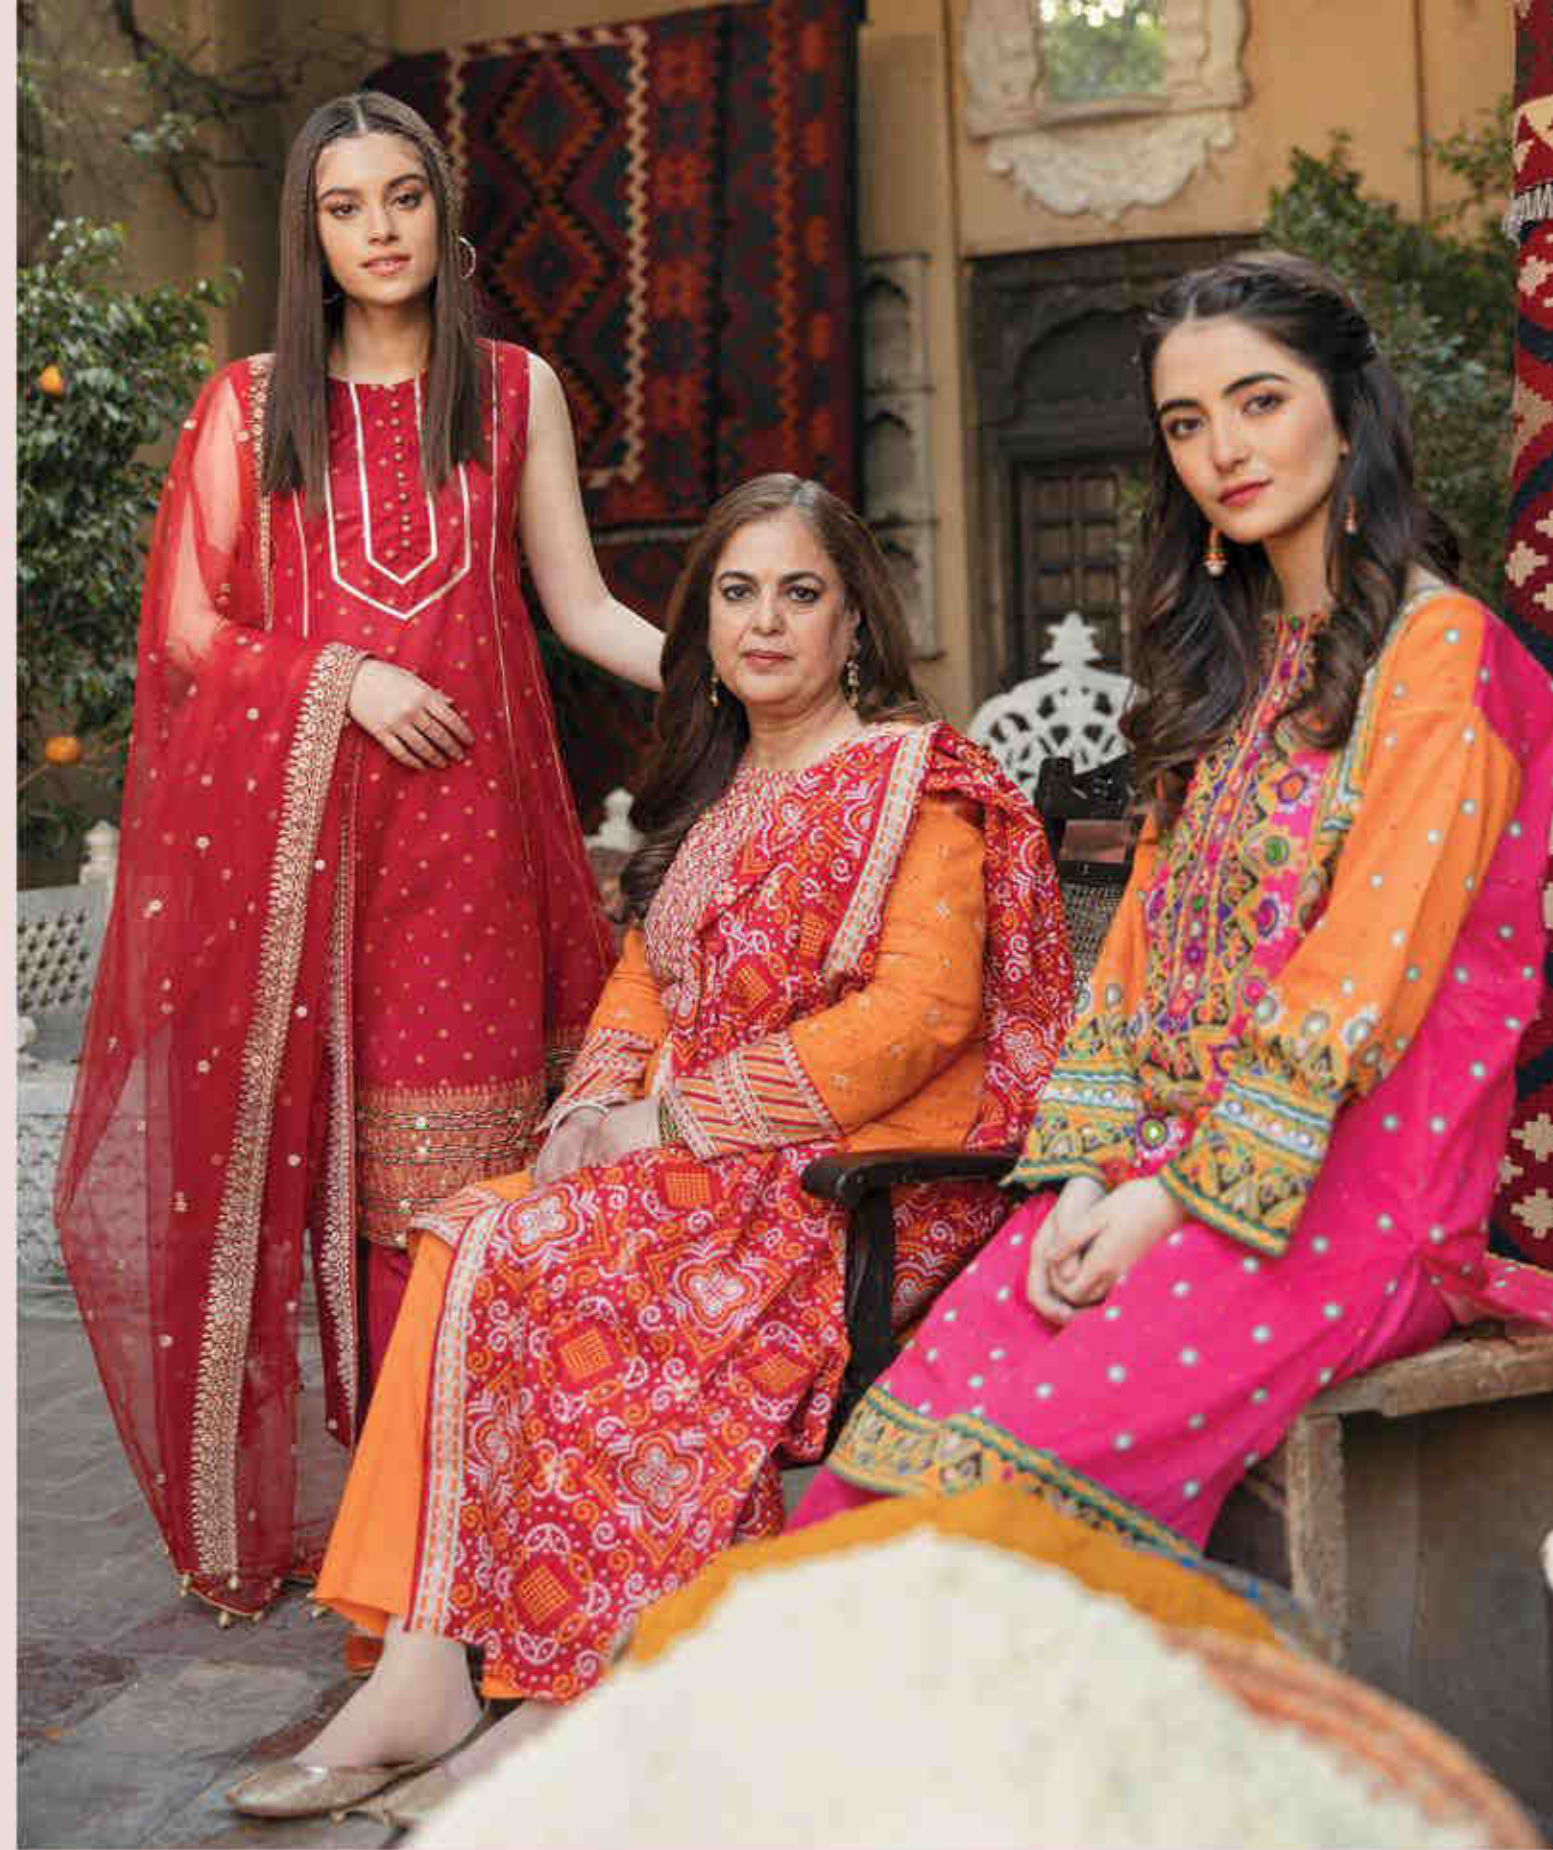

80

PRINTED &
Embellished

Bring style, class and breathe of fresh air through our designs and fancy embellishment in your formal wardrobe. Giving homage to cultural ethos, our printed and embellished collection is designed with love and passion for you to rock your summer events.