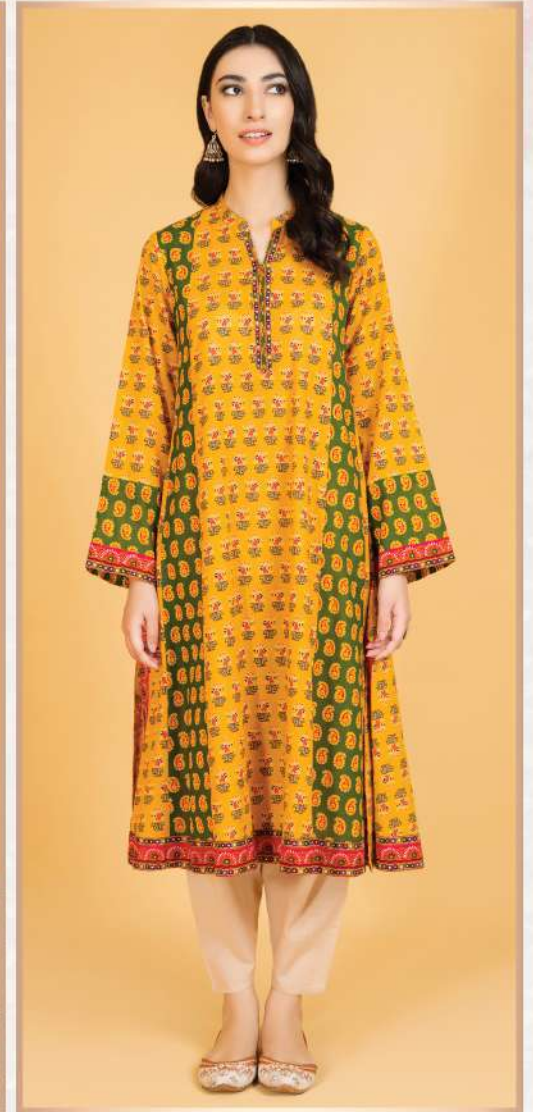

KPW21-P1756-107