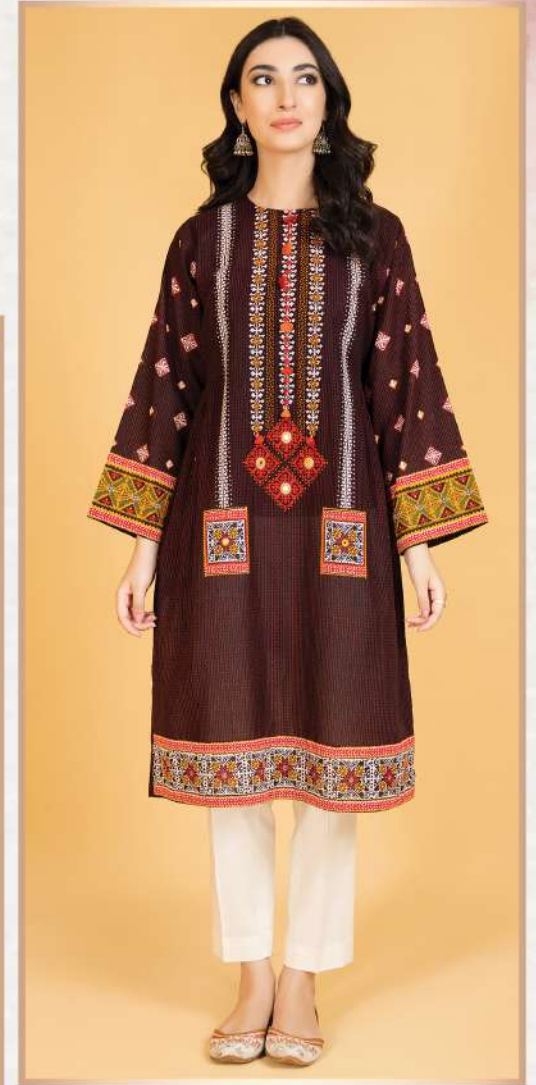

KPW21-P1706-57