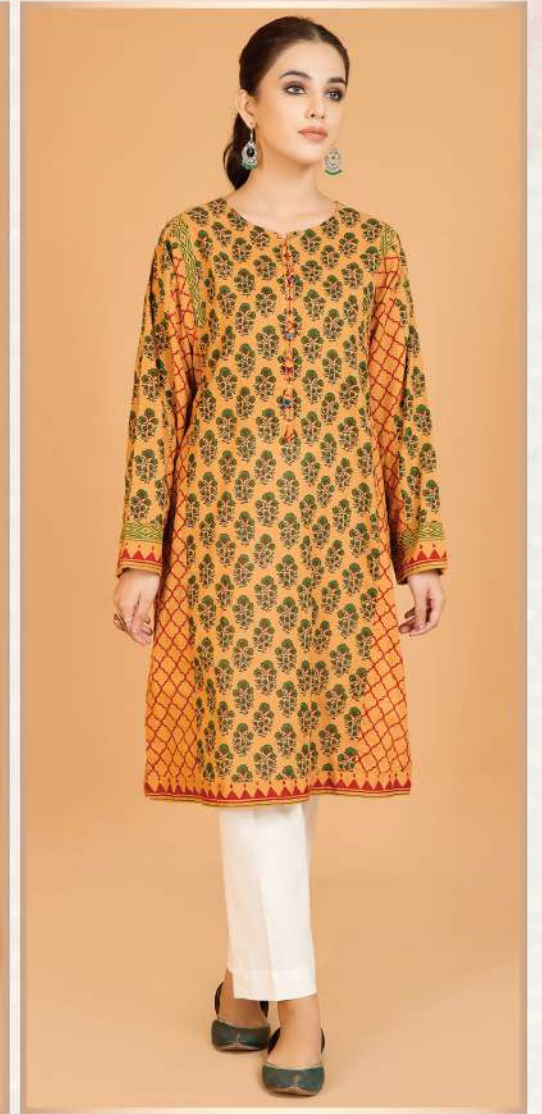

KPW21-P1727-78