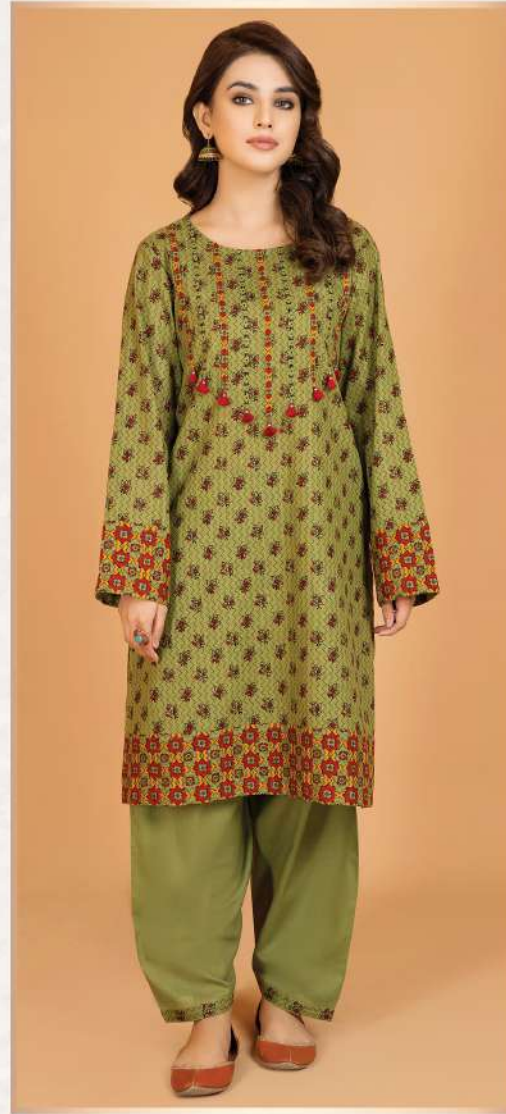

KPW21-P1750-101