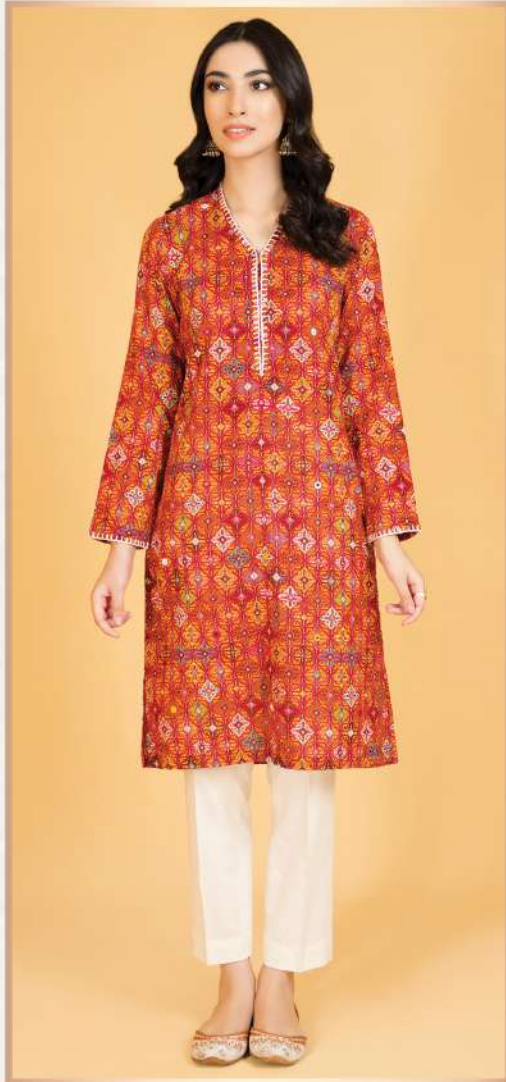

KPW21-P1698-49