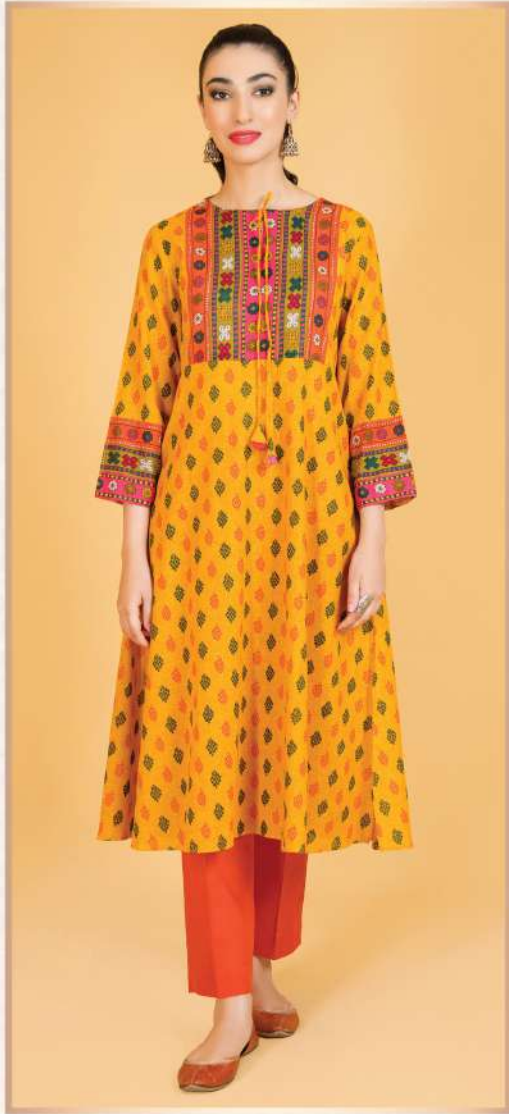

KPW21-P1666-19