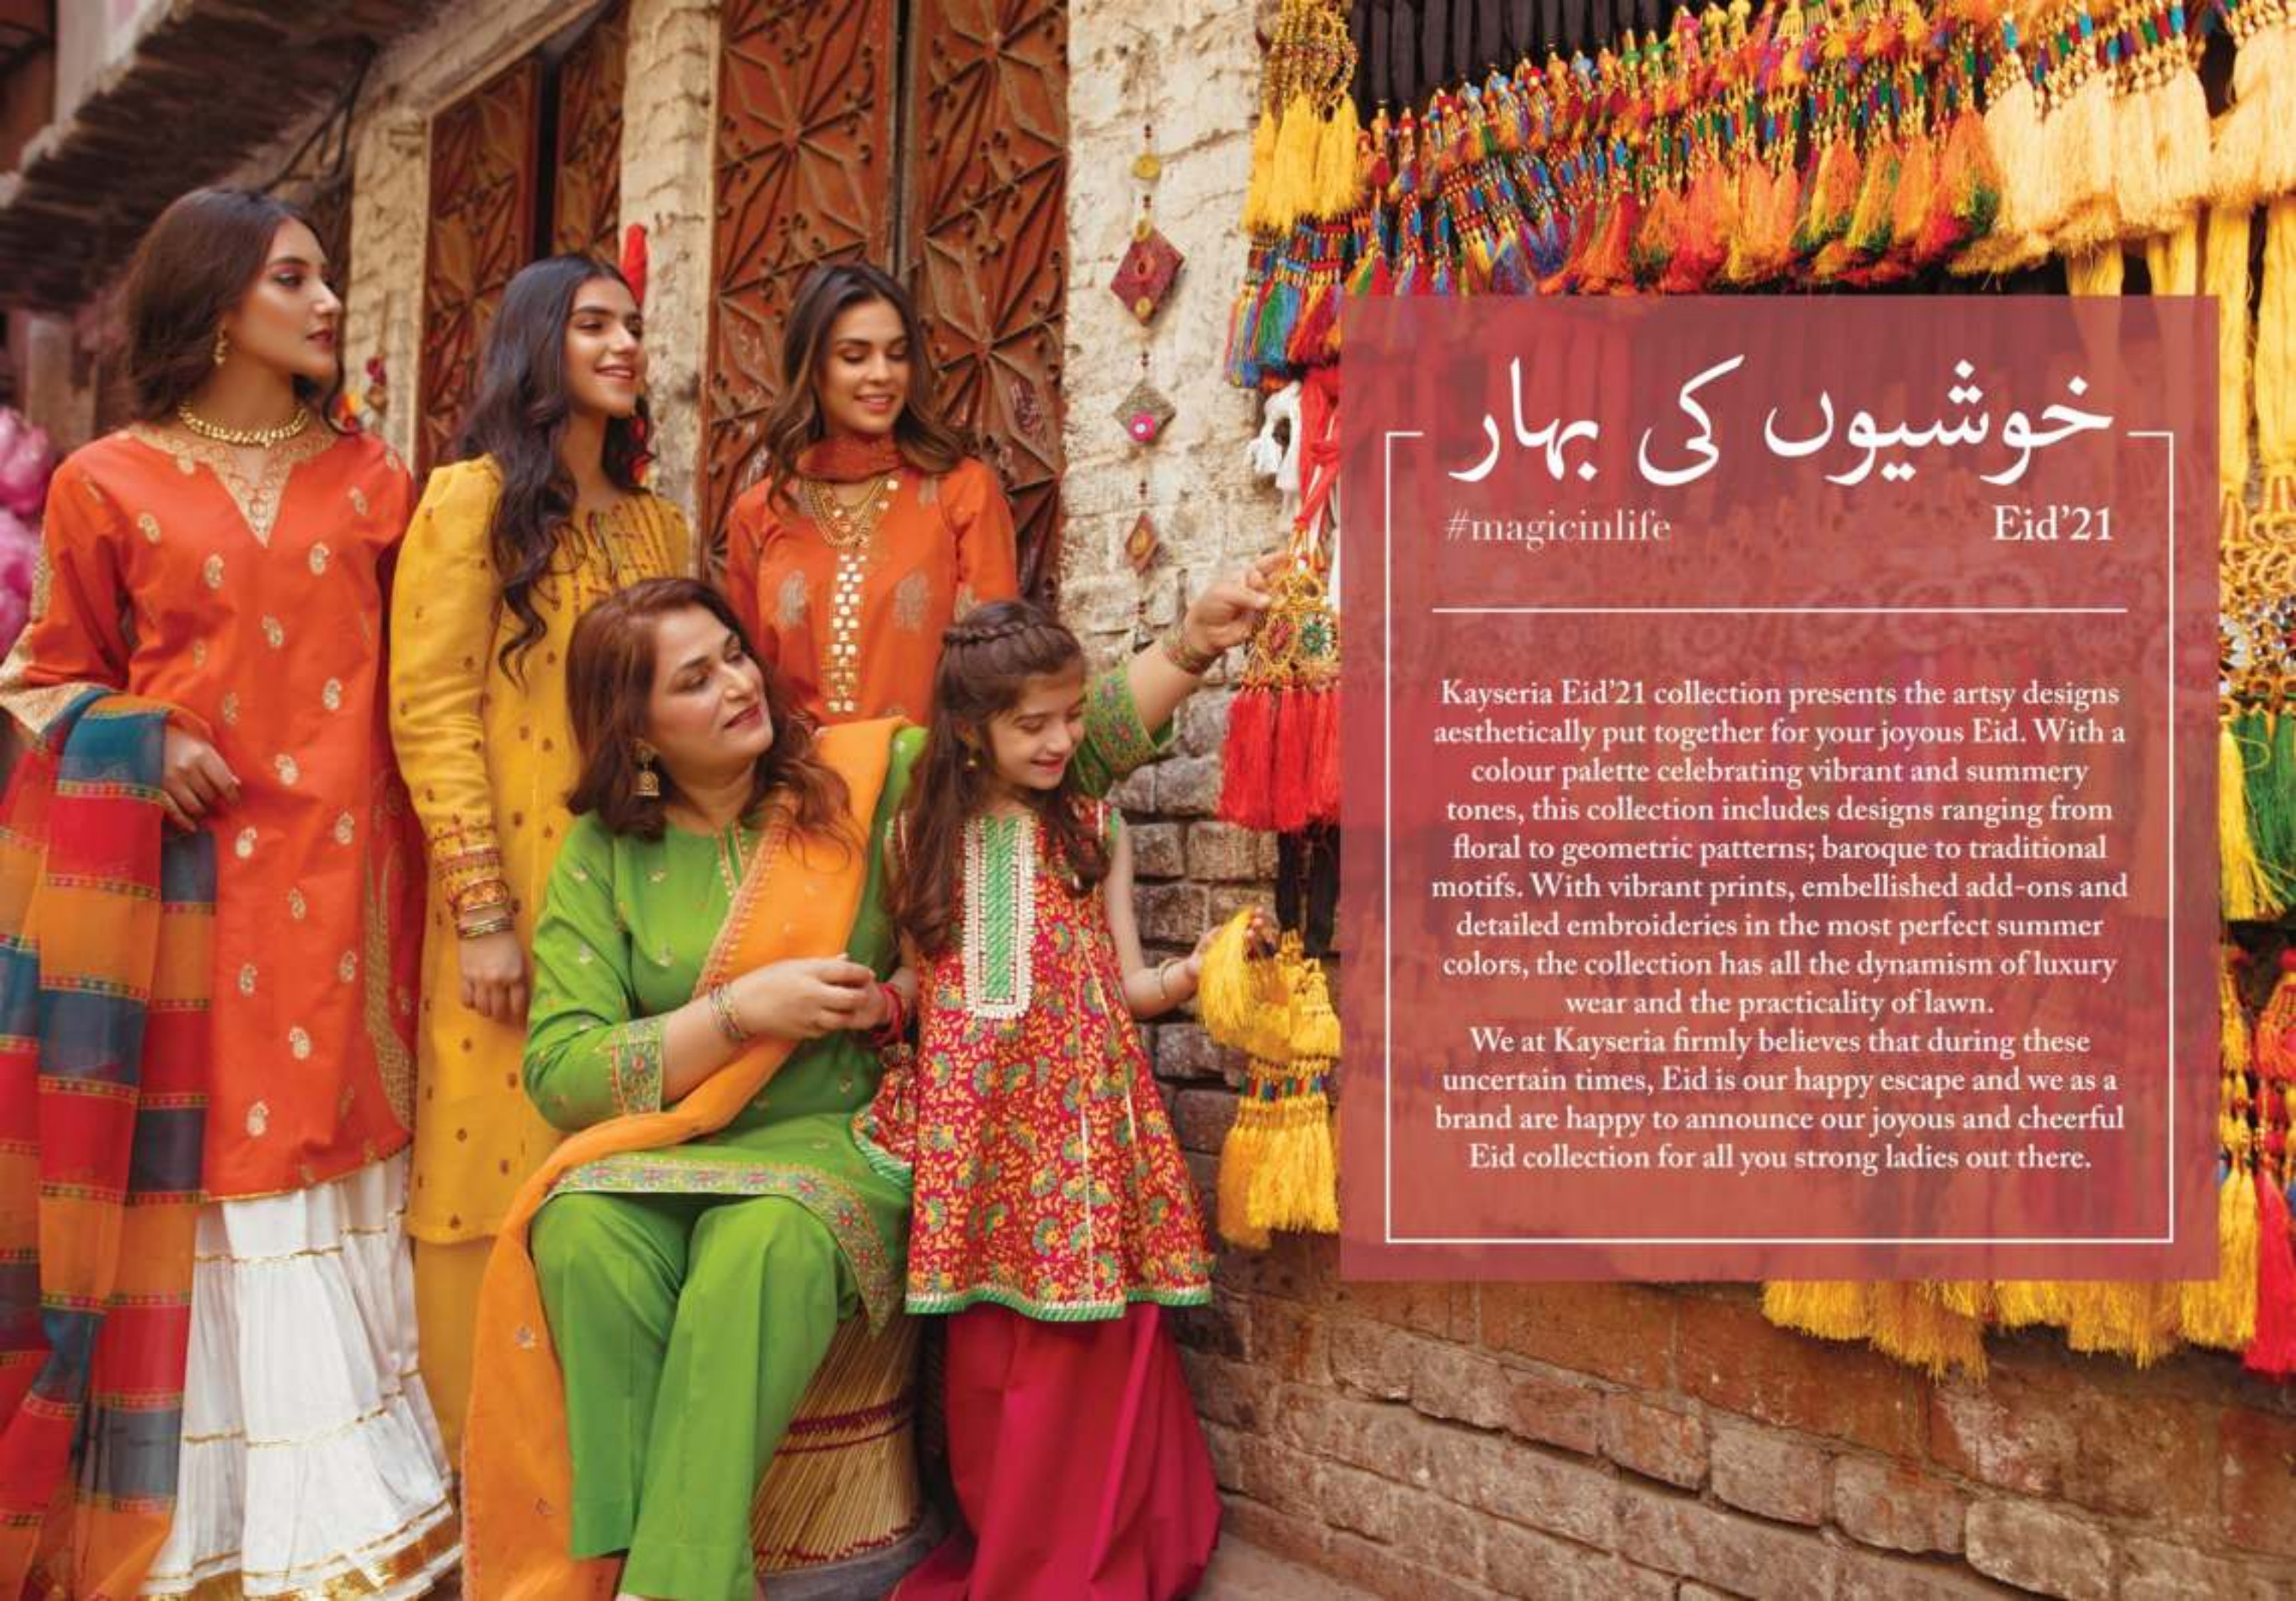

# خوشیوں کی بہار

#magicinlife

Eid'21

Kayseria Eid'21 collection presents the artsy designs aesthetically put together for your joyous Eid. With a colour palette celebrating vibrant and summery tones, this collection includes designs ranging from floral to geometric patterns; baroque to traditional motifs. With vibrant prints, embellished add-ons and detailed embroideries in the most perfect summer colors, the collection has all the dynamism of luxury wear and the practicality of lawn.