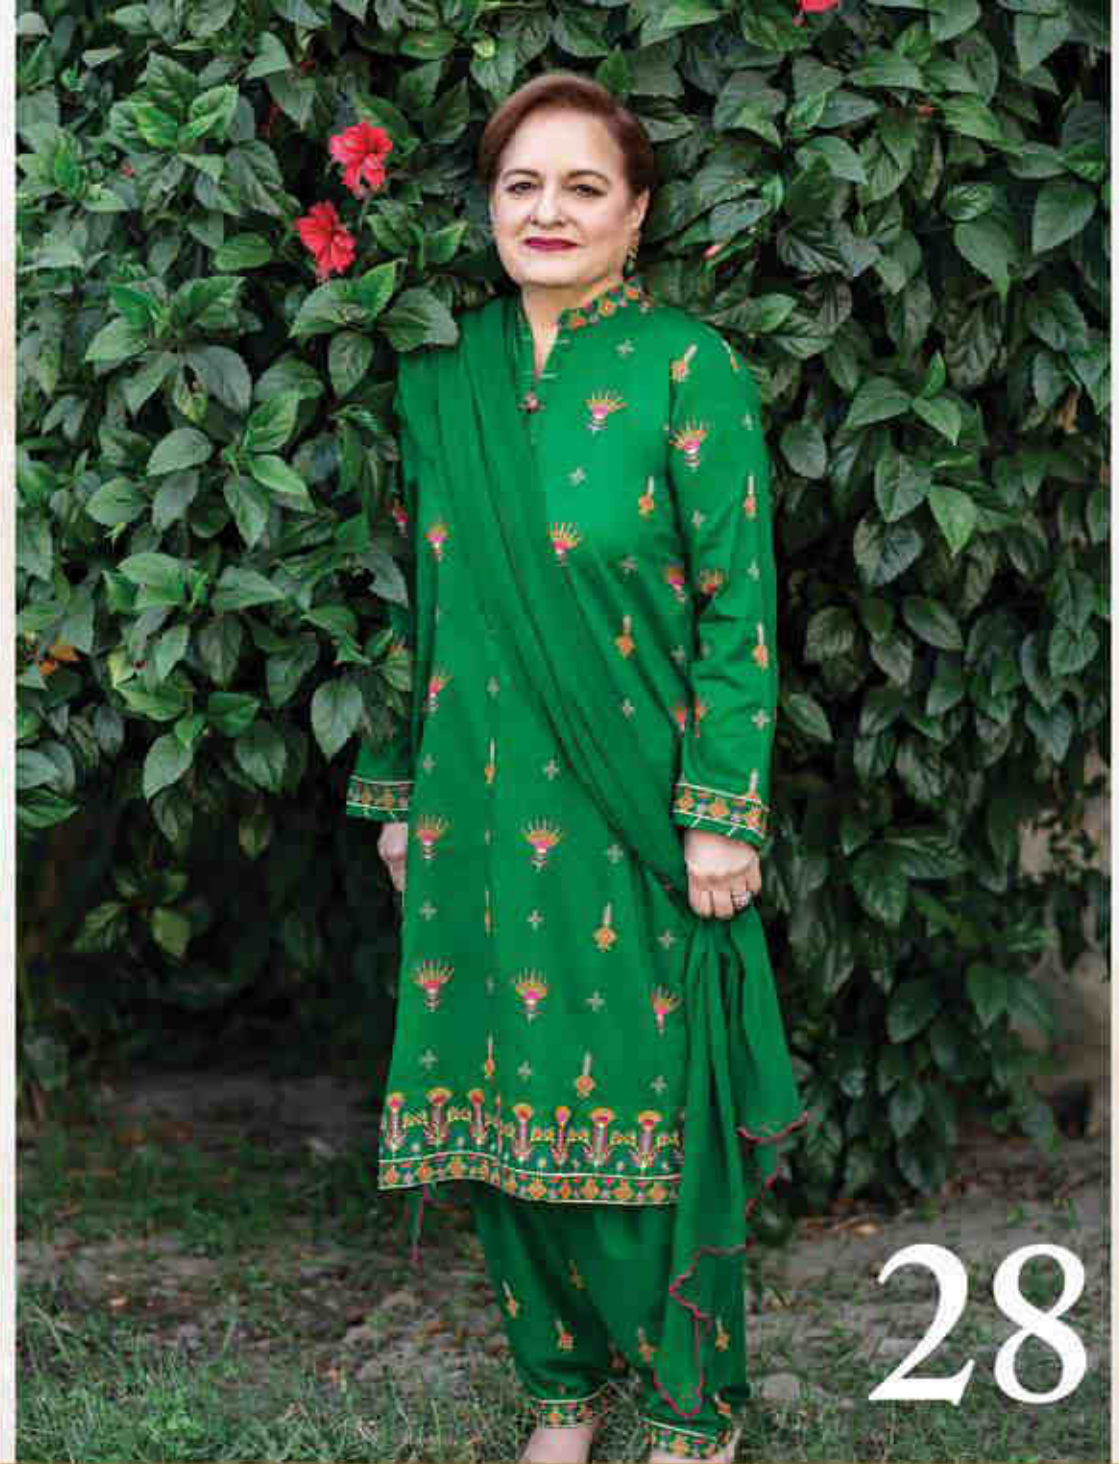

28

Printed &

Embroidered

Explore the sleek traditional collection featuring the jacquard and kutch embroideries on beautiful prints. Our printed and embroidered collection is a tribute to nature and our heritage. From the use of floral embroideries to Beautiful geometrical patterns, this collection is made with love and affection.