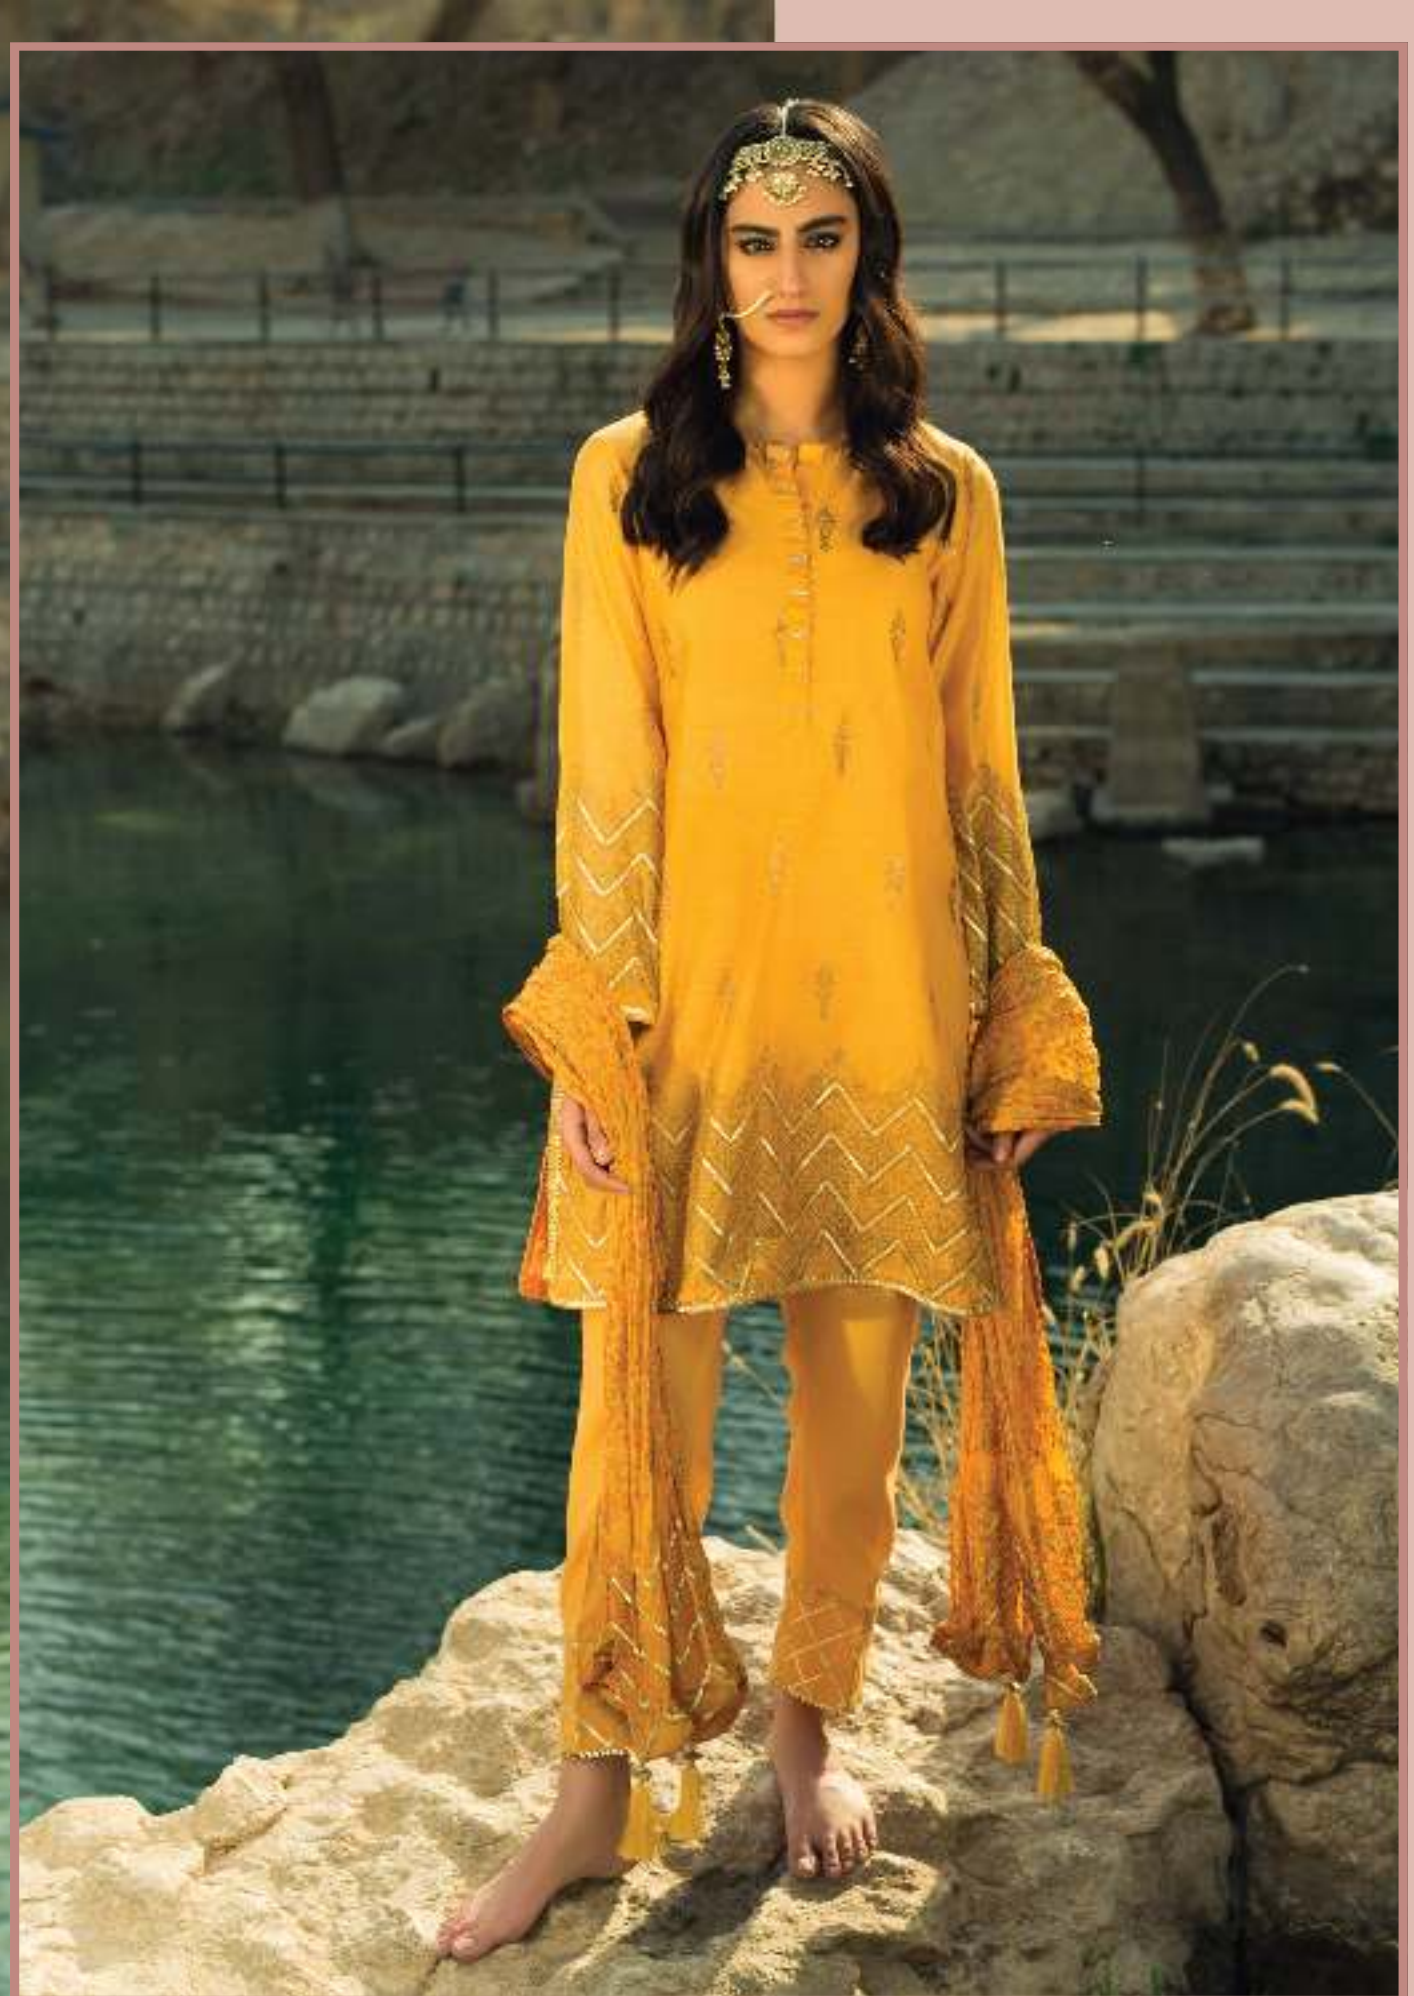

LXP20-R517