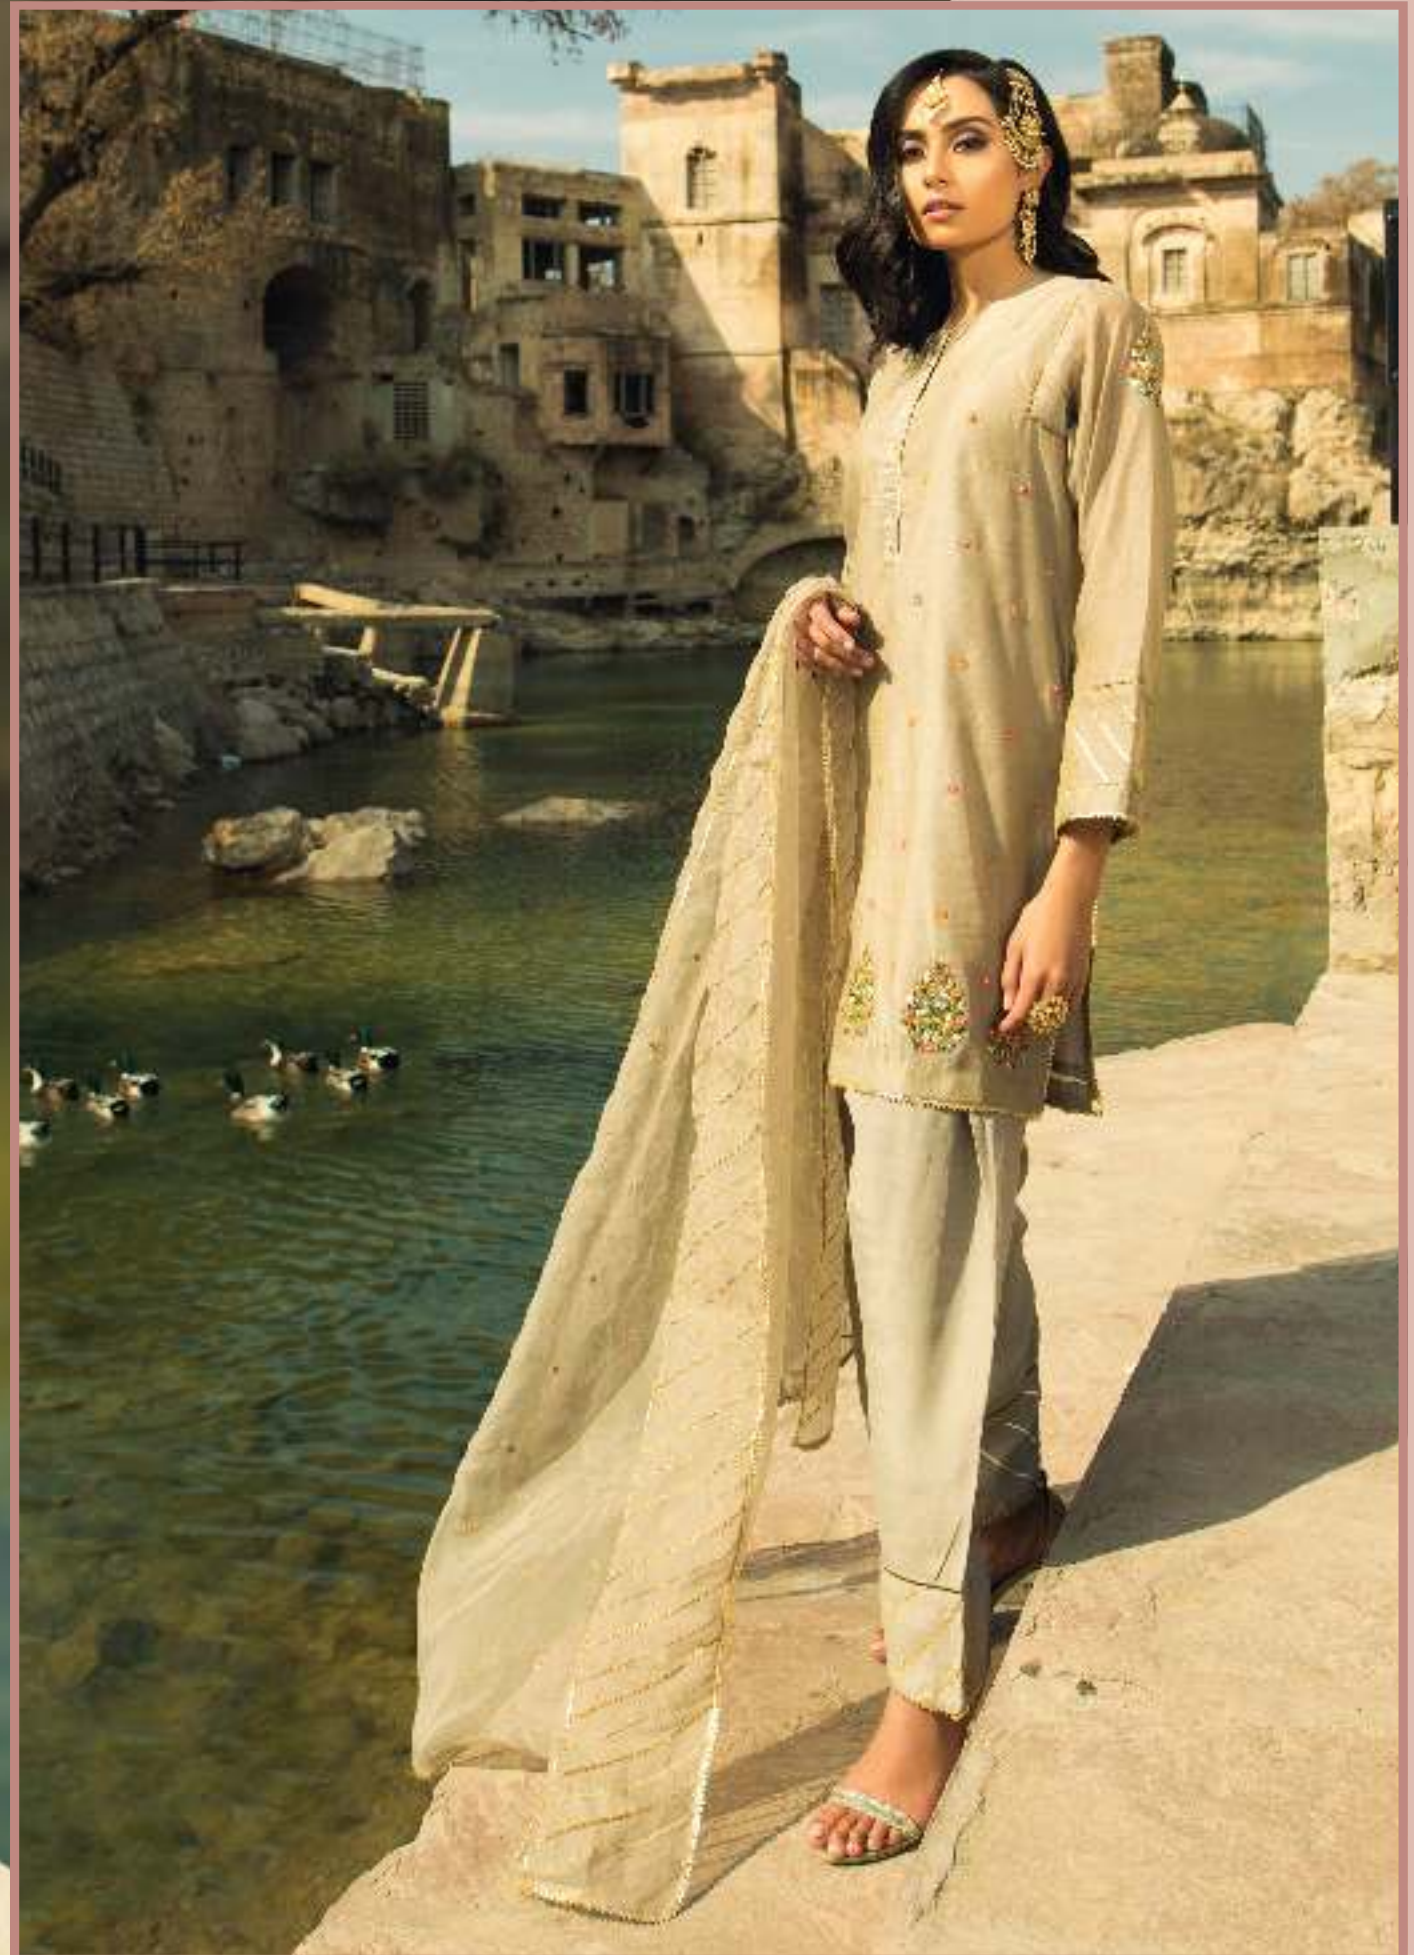

From quality fabrics like Chanderi, Silk & Organza, to affluent embroidery designs, this Luxury Pret Summer Collection is a perfect combination of royal finesse and gauzy designs.

LXP20-R516

LXP20-R517

LXP20-R518