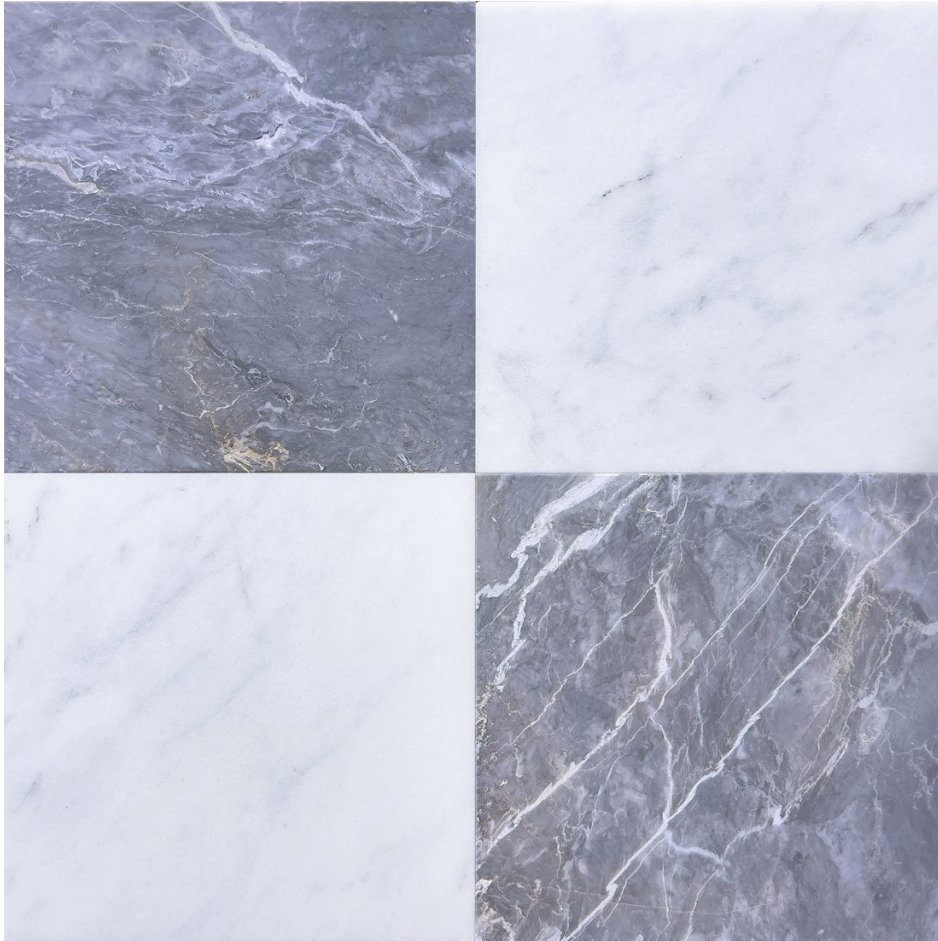

The delicate grey veining of Venetian white pairs beautifully with the exquisite peach and grey tones of Venetian Pêche, offering an Old World charm despite being newly quarried.

Available in a leathered finish and suitable for internal flooring such as pools and saunas.

Images shown are for illustration purposes only, actual product can vary.

Specification Data	
Sizes	Thickness
18" x 18"	1/2"
Visual Characteristics	
Edge	Leathered
Finish	Leathered
Color	White & Grey
Product Traits	White: Light Grey Veining Grey: White & Peach Veining
Standard Applications	
Floors	Yes
Walls	Yes
Shower Floors & Walls	Yes
Commercial	Yes
Indoor	Yes
Outdoor	No
Freeze / Thaw Resistant	No
Custom Applications	
Pool Coping	No
Exterior Paving	No
Treads and Risers	No
Technical Specifications	
Flexural Strength Under Concentrated Load	TBD
Water Absorption	Medium
Apparent Density	TBD
Abrasion Resistance	Medium
Material	Country of Origin
Marble	Turkey