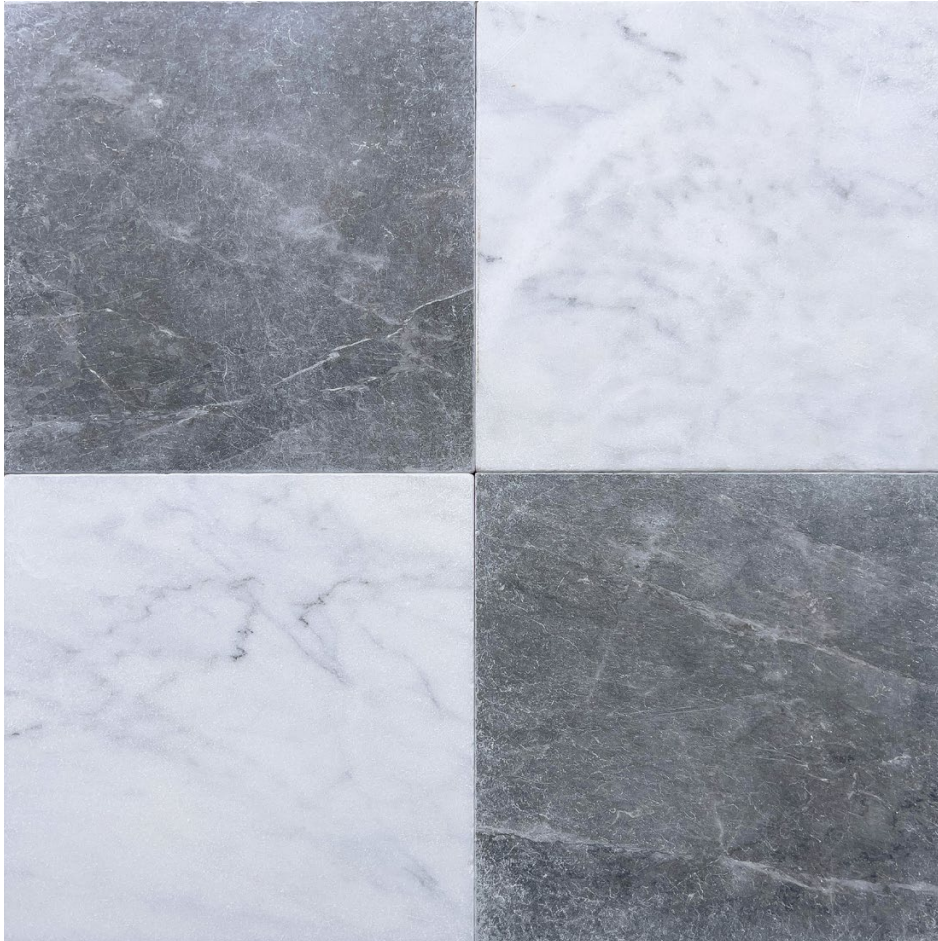

The Venetian White and Venetian Grey pair in this elegant Chequer pattern with both subtle white and grey veining for a balance of modern sophistication and rustic charm.

Available in a tumbled finishes and suitable for wet areas such as pools and saunas.

Images shown are for illustration purposes only, actual product can vary.

Specification Data	
Sizes	Thickness
18" x 18"	1/2"
Visual Characteristics	
Edge	Leathered
Finish	Leathered
Color	White & Grey
Product Traits	White: Light Grey Veining Grey: White & Peach Veining
Standard Applications	
Floors	Yes
Walls	Yes
Shower Floors & Walls	Yes
Commercial	Yes
Indoor	Yes
Outdoor	No
Freeze / Thaw Resistant	No
Custom Applications	
Pool Coping	No
Exterior Paving	No
Treads and Risers	No
Technical Specifications	
Flexural Strength Under Concentrated Load	TBD
Water Absorption	Medium
Apparent Density	TBD
Abrasion Resistance	Medium
Material	Country of Origin
Marble	Turkey