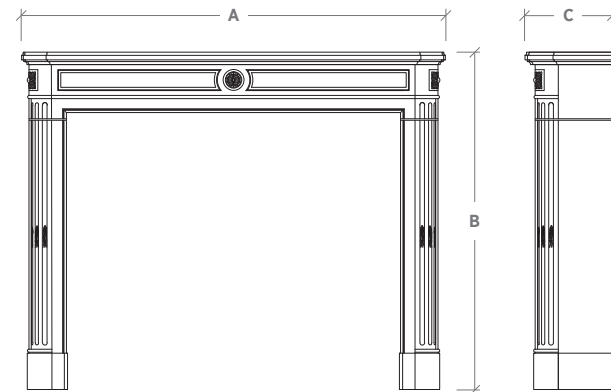

antique reproduction seal
*Genuine Impression
of the Original*

The Vendome antique reproduction has been impeccably executed with a "tablette en ressaut" (bas relief panel) featuring a carved oval sunflower in its center. The fluted and reeded halfmoon legs are surmounted by square carved paterae.

A: Overall Width B: Overall Height C: Overall Depth

Mantel Specifications			
	A	B	C
	49"	42-1/2"	14"
Medium	68-1/2"	54-3/4"	14"

NOTE: The dimensions above are not specific to your order and may differ due to finish selections. Upon purchase a formal drawing will be provided reflecting your site conditions.