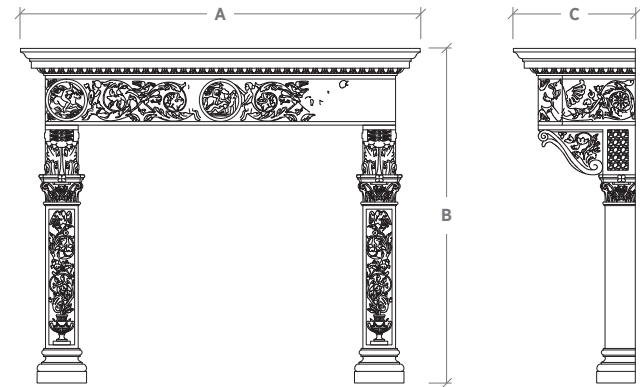

This magnificent fireplace of Neo-Renaissance style features a very elaborate decoration carved in low relief. The entablature features an allegorical scene of antique aspiration.

A: Overall Width      B: Overall Height      C: Overall Depth

Mantel Specifications			
	A	B	C
Medium	65-1/8"	55-1/4"	19-7/8"

**NOTE:** The dimensions above are not specific to your order and may differ due to finish selections. Upon purchase a formal drawing will be provided reflecting your site conditions.