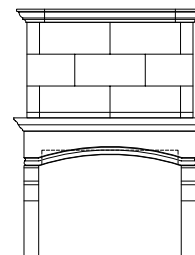

Specifications

Range Size	A = Overall Width			B = Overall Height	C = Overall Depth	Liner
	Design 1	Design 2	Design 3	All Designs	All Designs	
36"	48"	50"	50"	41-1/4"	27-1/4"	34-3/8" x 22-1/2"
42"	54"	56"	56"	41-1/4"	27-1/4"	40-3/8" x 22-1/2"
48"	65-1/2"	65-1/2"	65-1/2"	53-1/4"	29"	46-3/8" x 22-1/2"
60"	79-1/2"	79-1/2"	79-1/2"	53-1/4"	29"	58-3/8" x 22-1/2"

NOTE: The dimensions above are not specific to your order and may differ due to finish selections. Upon purchase a formal drawing will be provided reflecting your site conditions.

DESIGN 2