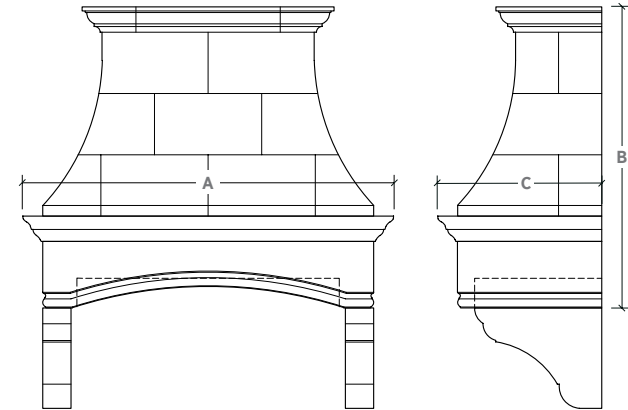

CLASSIC

The Toulouse

The Toulouse is a simple yet sophisticated range hood with rustic French appeal. The elegant shelf features a subtly arched opening, crowned with a prominent molding that adds a formal touch. The arch makes a focal point of the very soul of a home, the kitchen hearth.

DESIGN 1

Specifications

Range Size	A = Overall Width			B = Overall Height	C = Overall Depth	Liner
	Design 1	Design 2	Design 3	All Designs	All Designs	
36"	48"	50"	50"	41-1/4"	27-1/4"	34-3/8" x 22-1/2"
42"	54"	56"	56"	41-1/4"	27-1/4"	40-3/8" x 22-1/2"
48"	65-1/2"	65-1/2"	65-1/2"	53-1/4"	29"	46-3/8" x 22-1/2"
60"	79-1/2"	79-1/2"	79-1/2"	53-1/4"	29"	58-3/8" x 22-1/2"