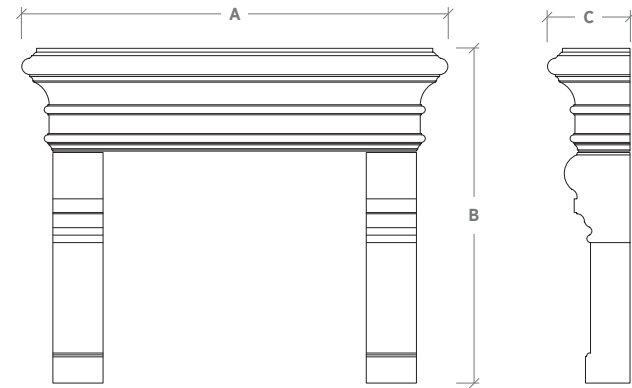

The Toscane mantel marries traditional Italian rustic style with Italian flair. This mantelpiece has a commanding presence in addition to an air of refinement.

A: Overall Width B: Overall Height C: Overall Depth

Mantel Specifications			
	A	B	C
Small	64-1/4"	52-1/2"	10-7/8"
Medium	70-1/4"	54-1/2"	10-7/8"
Medium	80"	60-1/2"	14-1/2"
Large	85"	67"	16-1/2"

NOTE: The dimensions above are not specific to your order and may differ due to finish selections. Upon purchase a formal drawing will be provided reflecting your site conditions.