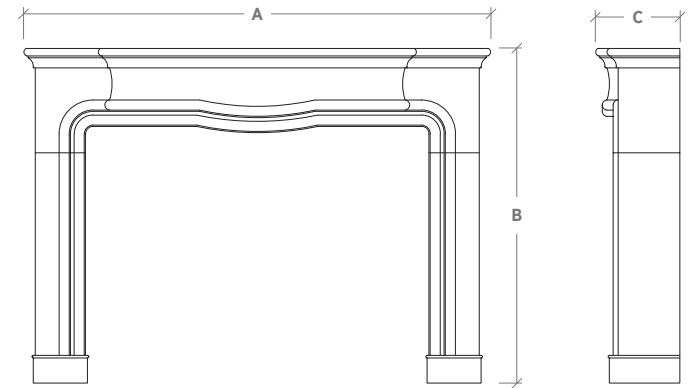

Well-balanced and stately, the Sarthe is inspired by a Louis XV design, with its proud barre de chocolat profile and prominent brow along the edge of the lintel and inner legs.

A: Overall Width      B: Overall Height      C: Overall Depth

Mantel Specifications			
	A	B	C
Medium	65-1/8"	55-1/2"	11-3/4"
Large	92-3/4"	67"	16-3/4"

**NOTE:** The dimensions above are not specific to your order and may differ due to finish selections. Upon purchase a formal drawing will be provided reflecting your site conditions.