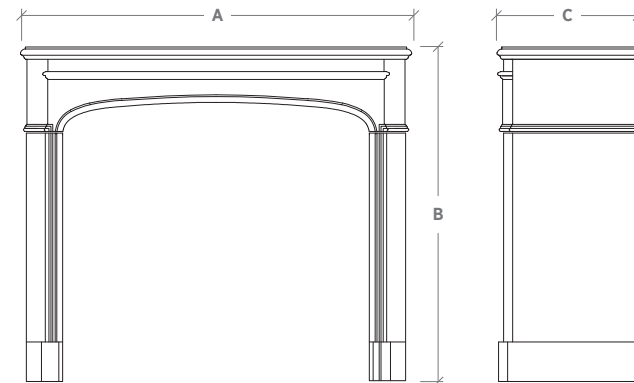

antique reproduction seal
Genuine Impression
of the Original

The Saint Remi is a beautiful reproduction of a 17th century Régence style mantel found on an Estate in Burgundy, France. This elegant mantelpiece features a prominent “brow” moulding running up the jambs and along the arched shelf.

A: Overall Width B: Overall Height C: Overall Depth

Mantel Specifications			
	A	B	C
	59"	50-1/8"	21-1/4"
Large	74-1/4"	61-3/4"	16-5/8"

NOTE: The dimensions above are not specific to your order and may differ due to finish selections. Upon purchase a formal drawing will be provided reflecting your site conditions.