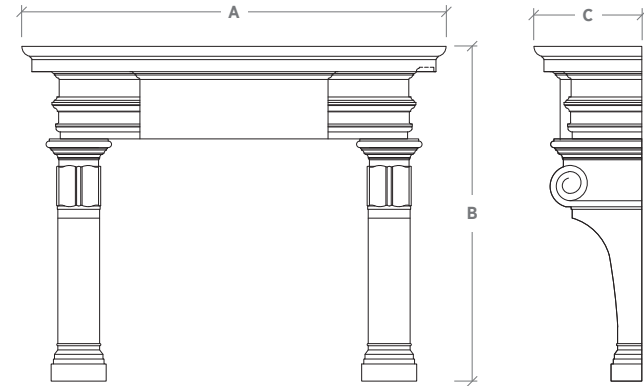

Classically proportioned, this robust mantel is a typical Renaissance piece. The sturdy pilasters curve up into scrolled capitals and support an elegant entablature bearing at its center a rectangular tablet. A succession of recessed and protruding mouldings give a strong architectural relief to this mantel.

A: Overall Width      B: Overall Height      C: Overall Depth

Mantel Specifications			
	A	B	C
Small	72"	57-3/4"	18-1/2"
Medium	78"	57-3/4"	18-1/2"
Large	96-1/4"	76-3/4"	24-1/2"

**NOTE:** The dimensions above are not specific to your order and may differ due to finish selections. Upon purchase a formal drawing will be provided reflecting your site conditions.