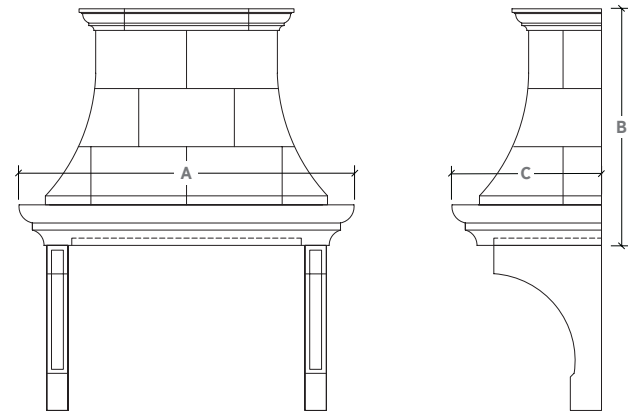

The Regent is an elegant and streamlined range hood with a very simple shelf. It has strong architectural lines with a succession of recessed and protruding moldings. The exquisite proportions and simple lines of the corbels beautifully compliment the gracefully curved stack to create an elegant balanced design.

DESIGN 1

Specifications

Range Size	A = Overall Width			B = Overall Height	C = Overall Depth	Liner
	Design 1	Design 2	Design 3	All Designs	All Designs	
36"	54-1/2"	53-1/2"	53-1/2"	37-1/2"	30"	34-3/8" x 22-1/2"
42"	60-1/2"	61-1/2"	61-1/2"	37-1/2"	30"	40-3/8" x 22-1/2"
48"	70"	70"	70"	49-1/2"	31-1/4"	46-3/8" x 22-1/2"
60"	84"	84"	84"	49-1/2"	31-1/4"	58-3/8" x 22-1/2"