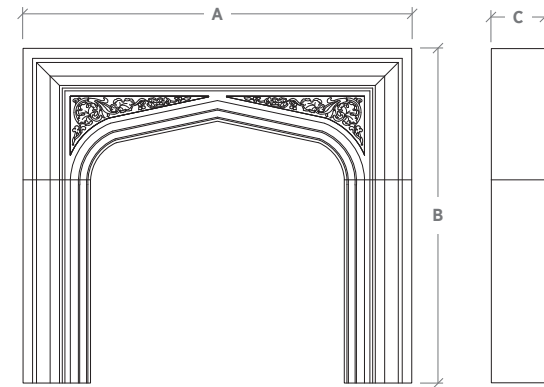

The Pugin is a beautifully-rendered Gothic mantelpiece with a deeply-carved, graceful motif and a vaulted opening. This fireplace mantel is available in a choice of two bas-relief designs and an optional shelf.

A: Overall Width B: Overall Height C: Overall Depth

Mantel Specifications			
	A	B	C
Small	61-1/2"	48-1/2"	7-3/4"
Medium	67-1/2"	50-1/2"	7-3/4"
Large	72"	62-1/2"	10"

NOTE: The dimensions above are not specific to your order and may differ due to finish selections. Upon purchase a formal drawing will be provided reflecting your site conditions.