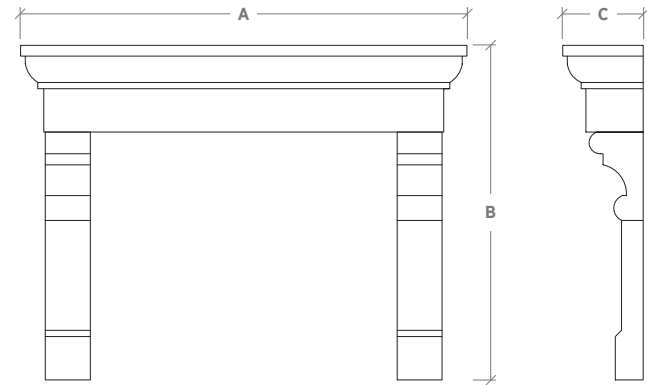

A classic rustic French mantelpiece, the Provence features a robust shelf resting on a pair of powerful pilasters. A classic design that truly captures the heart of Provence.

A: Overall Width B: Overall Height C: Overall Depth

Mantel Specifications			
	A	B	C
Small	64"	52-1/2"	13"
Medium	72"	54-1/2"	13"
Large	80"	61-1/2"	16"

NOTE: The dimensions above are not specific to your order and may differ due to finish selections. Upon purchase a formal drawing will be provided reflecting your site conditions.